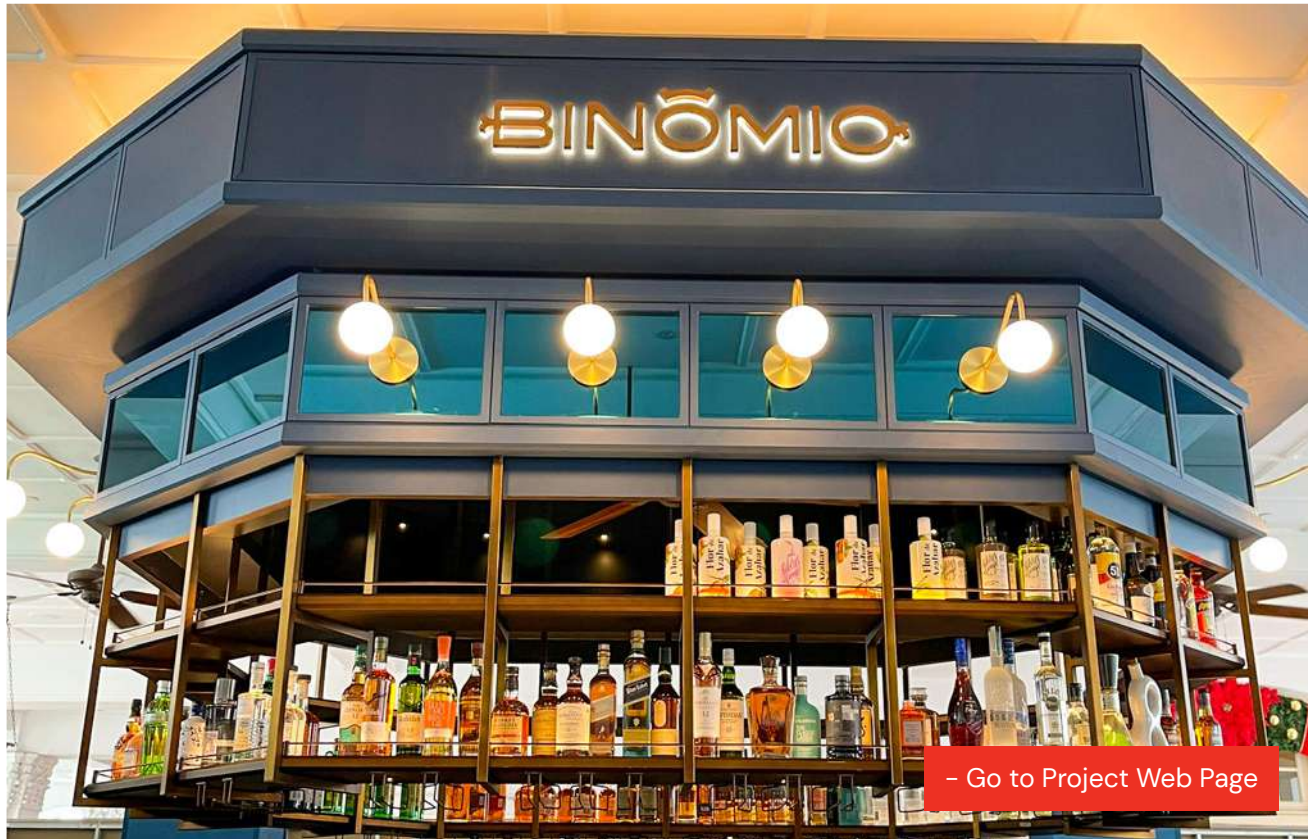

# YI RESTAURANT. RAFFLES HOTEL

📍 Singapore

Fabrication and Installation  
Synergraphic

Specific Materials  
Customized

Design Execution  
Synergraphic Artists and Artisans

Glass Processes  
Chinoiserie artwork  
printed on tinted glass  
panels, complete with  
metal frames