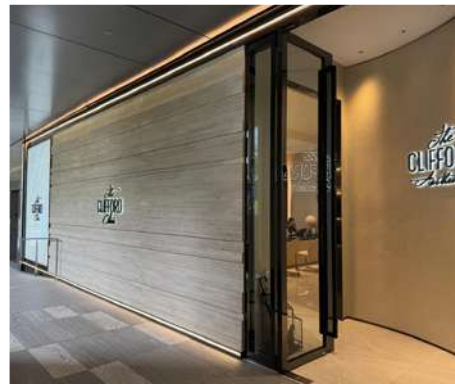

# AWS INNOVATION HUB 1/2

📍 Singapore | 2023

Fabrication and Installation  
Synergraphic

Design Execution  
Synergraphic Artists and Artisans

# AWS INNOVATION HUB 2/2

HOSPITALITY

RESTAURANT / BAR

ENTERTAINMENT / RETAIL / AIRPORT

OFFICE / CORPORATE

FEATURE WALL

# THE CLIFFORD CLINIC

📍 Singapore | 2025

Fabrication and Installation  
Synergraphic

Design Execution  
Synergraphic Artists and Artisans

[- Go to Project Web Page](#)

FEATURE WALL