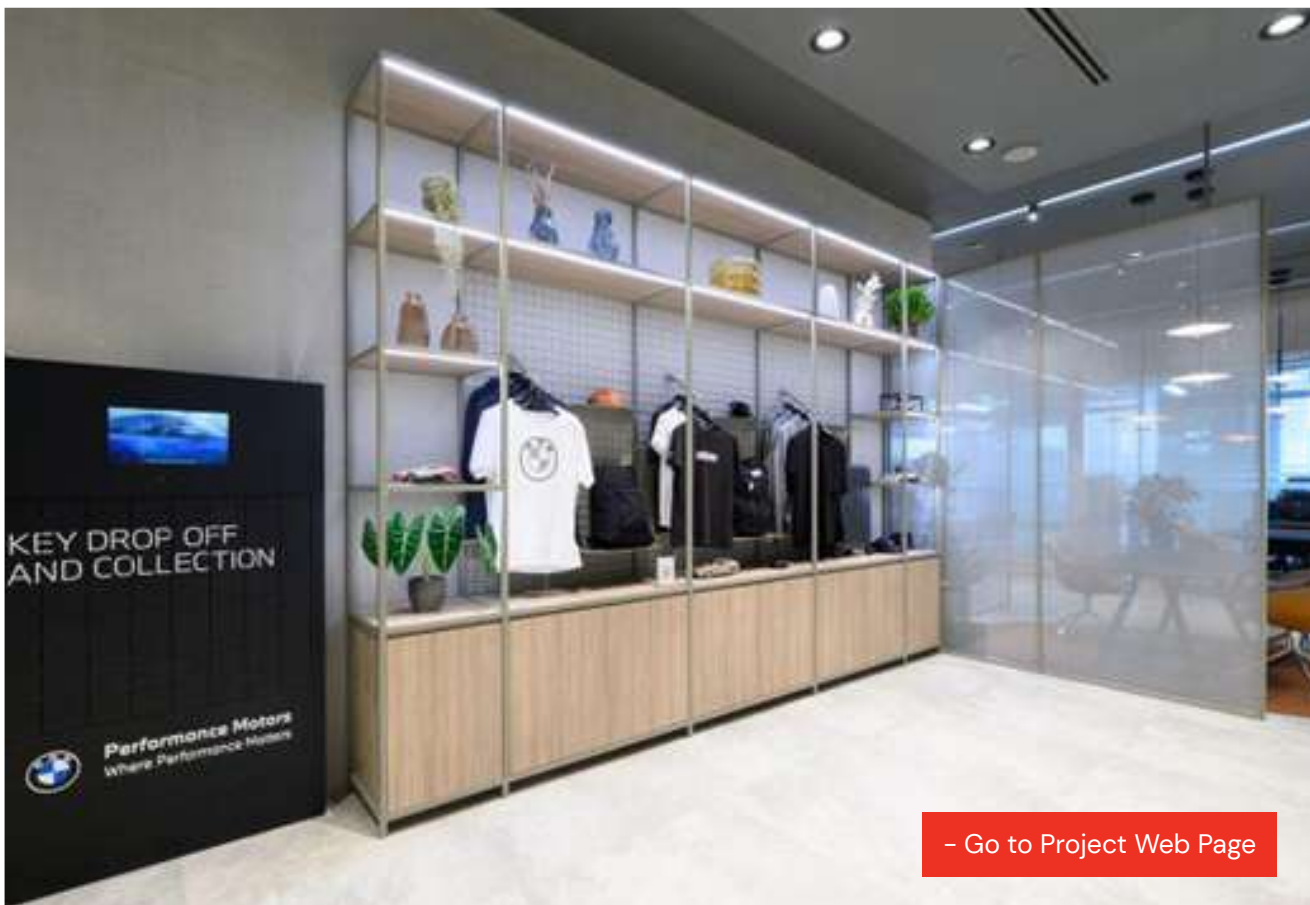

# RAFFLES CITY SHOPPING CENTER

📍 Singapore | 2008

Fabrication and Installation  
Synergraphic

Design Execution  
Synergraphic Artists  
and Artisans

Specific Materials  
Customized

Glass Processes  
Backpainted Glass