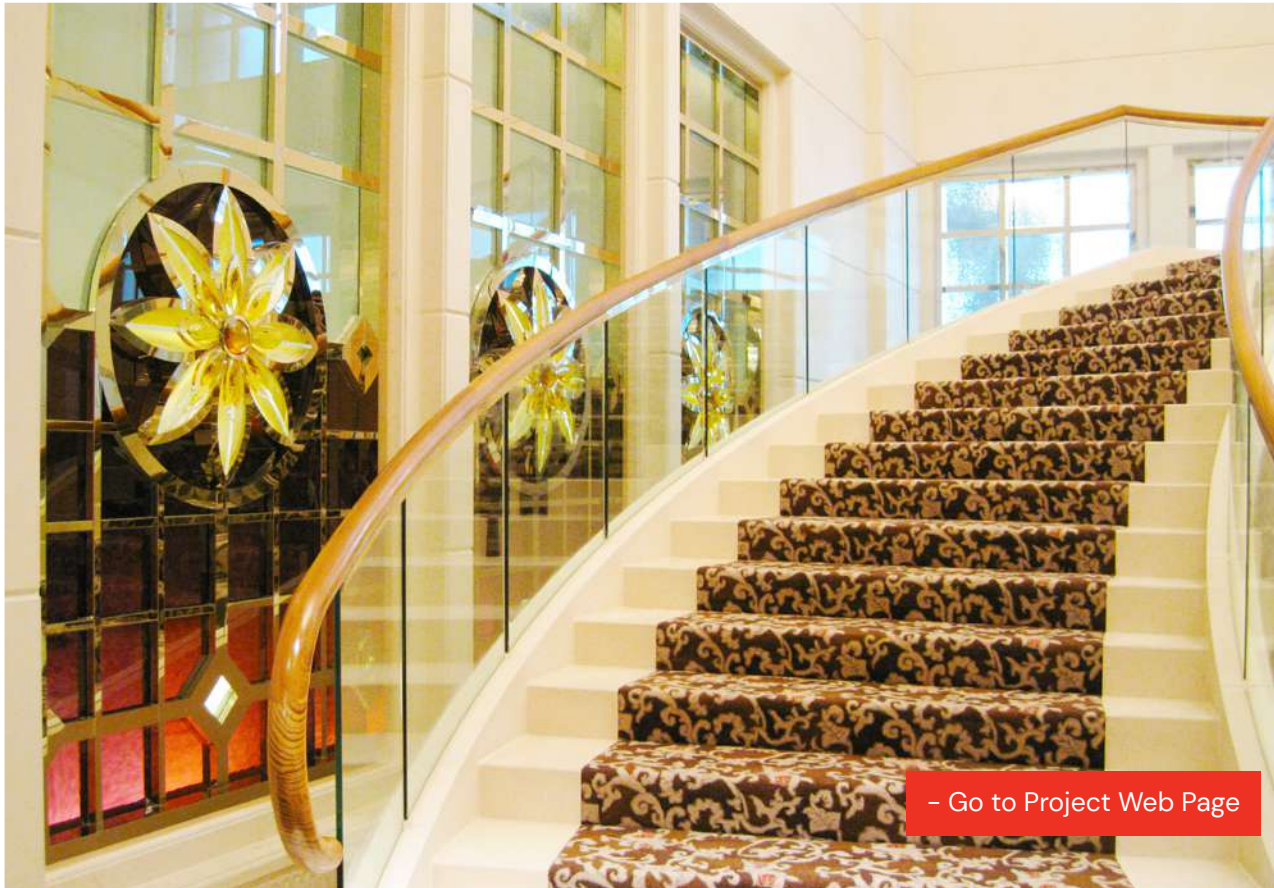

[- Go to Project Web Page](#)