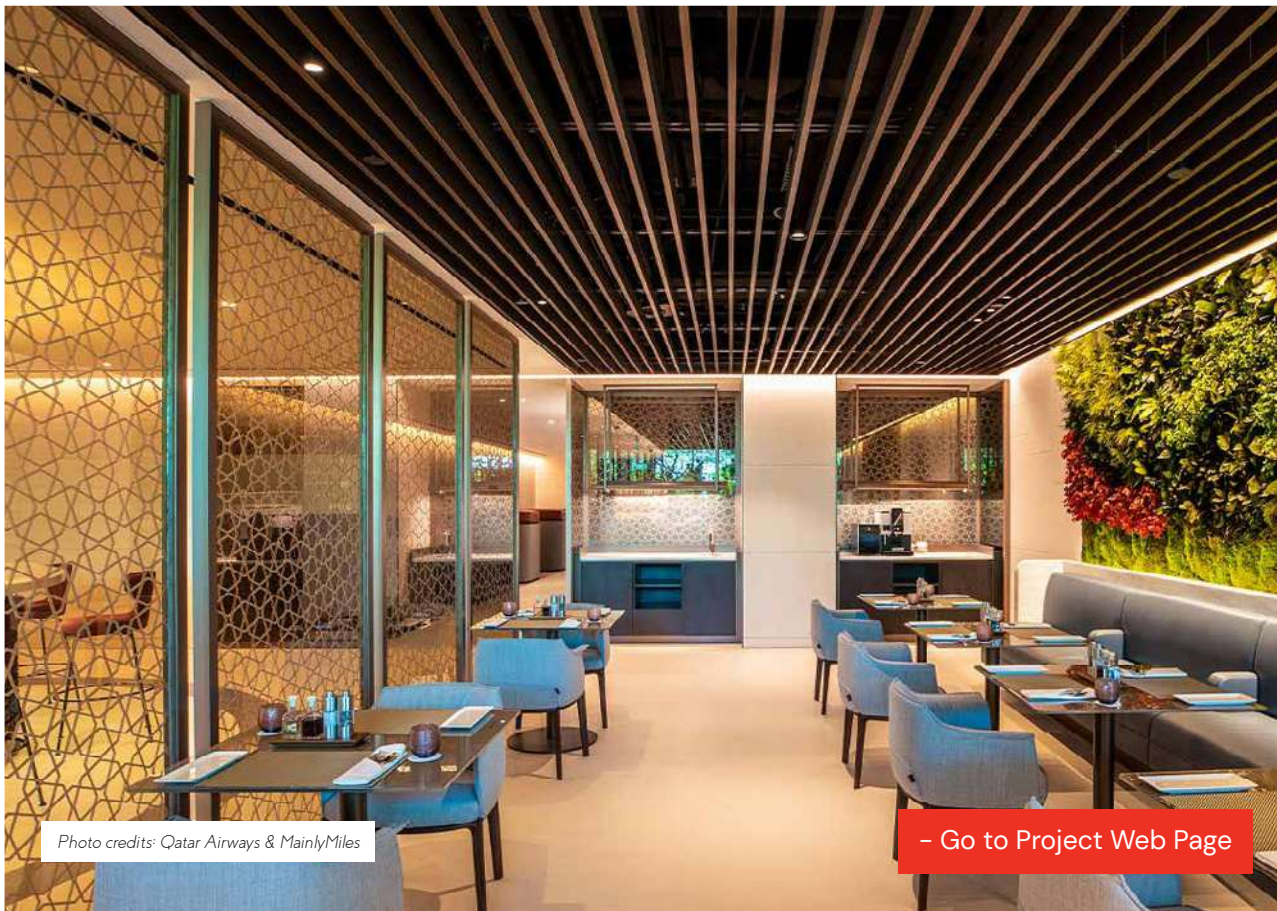

# FLOATING ORIGAMI

📍 Singapore | 2010

Fabrication and Installation  
Synergraphic

Artist  
Florence Ng

Glass Processes  
Mixed Media

Specific Materials  
White Opalescent Glass

Photo credits: Qatar Airways & MainlyMiles