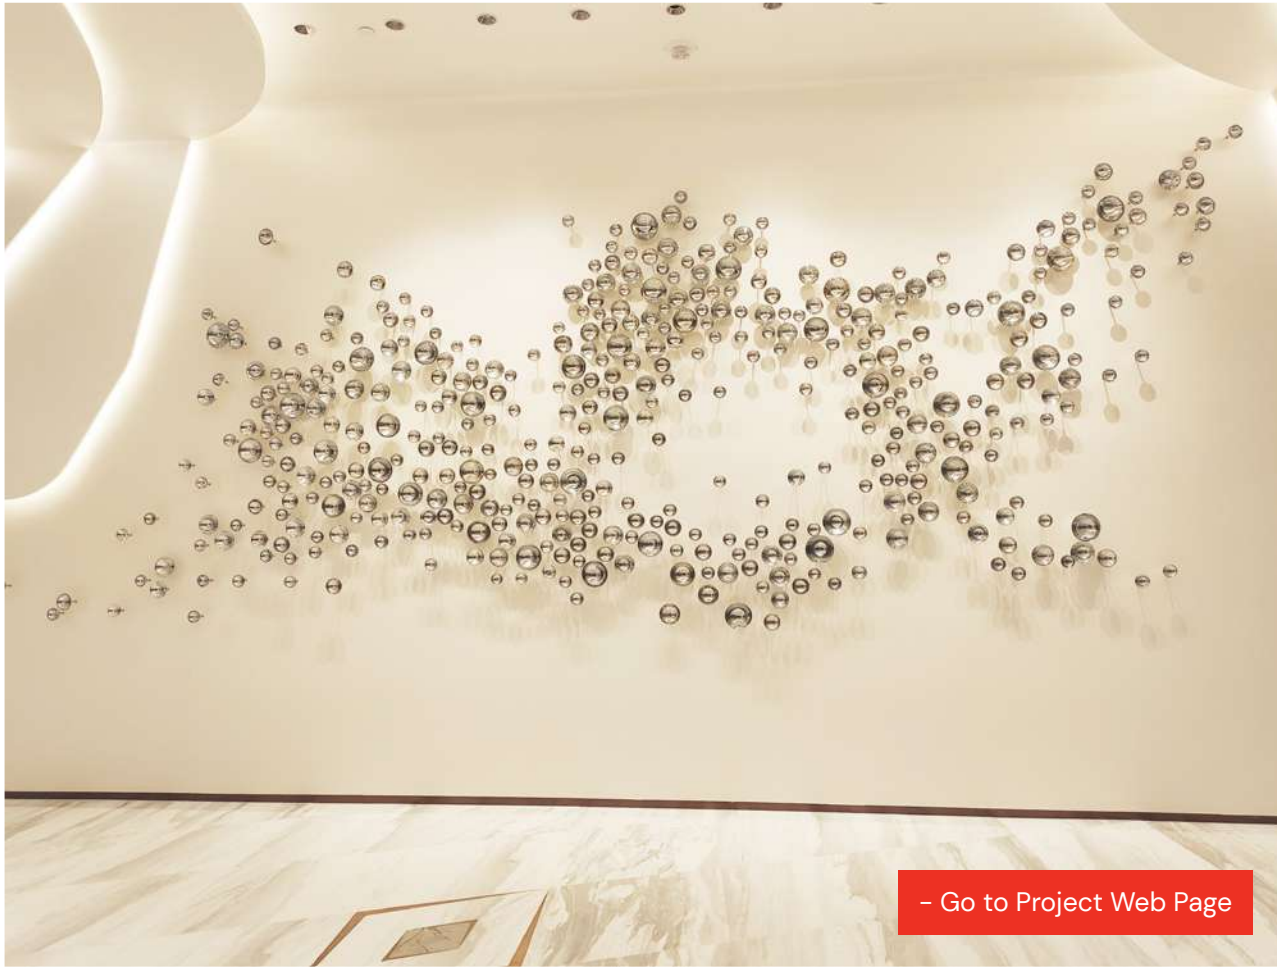

- Go to Project Web Page

FEATURE WALL

WESTIN

📍 Singapore

Fabrication and Installation  
Synergraphic

Design Execution  
Synergraphic Artists  
and Artisans

- Go to Project Web Page

FEATURE WALL