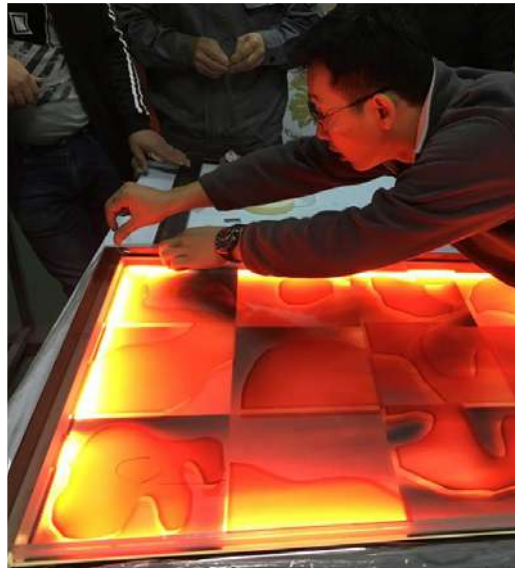

## MGM GRAND MACAU

Macau | 2020

Printed acrylic in multiple layers, this artwork for MGM Grand Macau lift lobbies is a sure feast to the eyes. The play of colours and strategic layering used is a sure way to portray depth and emotions.

Fabrication and Installation  
Synergraphic

Design Execution  
Synergraphic Artists  
and Artisans

Glass Processes  
Laminated

Specific Materials  
LamiArt Metal Mesh

LIFT LOBBY