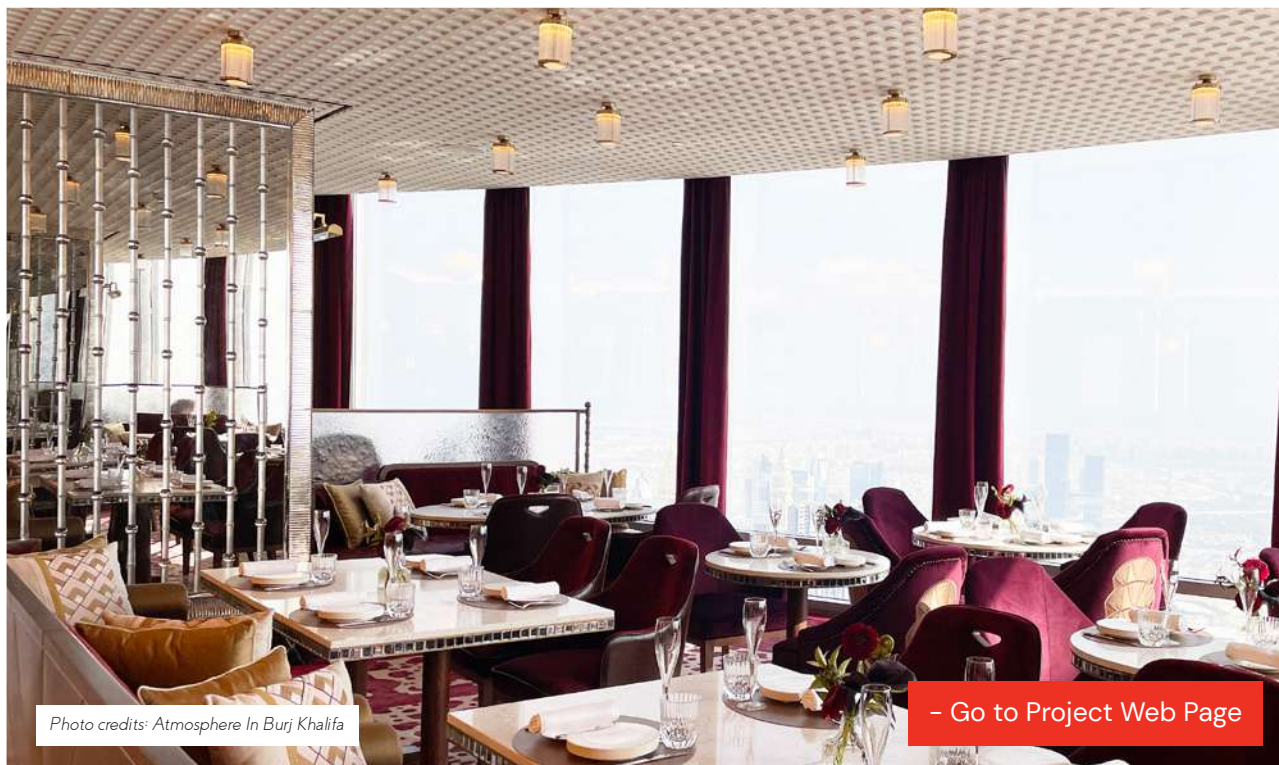

## ST REGIS YAN TING RESTAURANT

📍 Singapore | 2024

Fabrication and Installation  
Synergraphic

Design Execution  
Synergraphic Artists and Artisans

Photo credits: Atmosphere In Burj Khalifa

[- Go to Project Web Page](#)