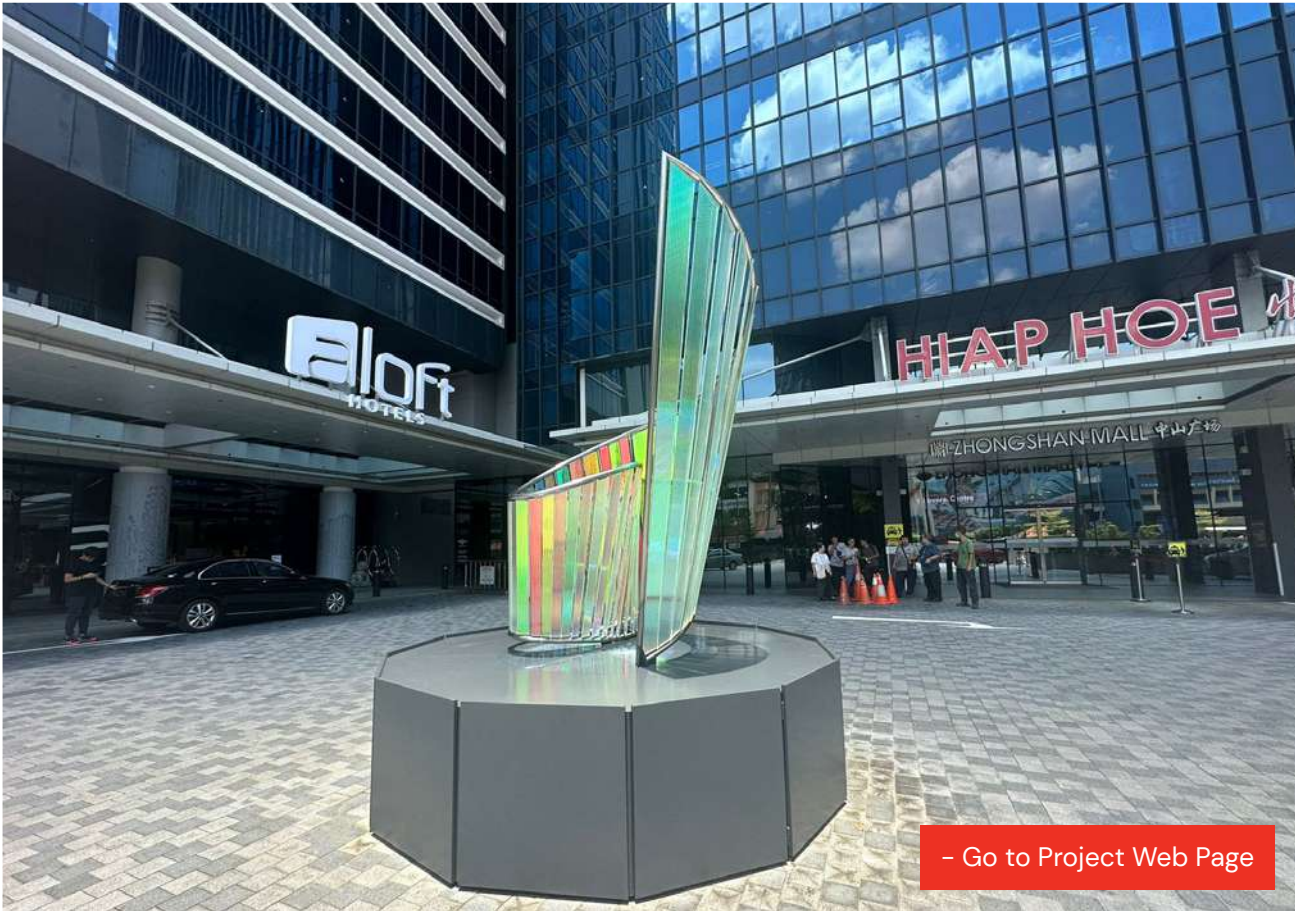

Fabrication and Installation  
Synergraphic

Specific Materials  
Customized

Glass Processes  
Digital printing with  
artisanal gold leaf

Design Execution  
Synergraphic Artists  
and Artisans

- Go to Project Web Page

# WESTIN

📍 Singapore

Fabrication and Installation  
Synergraphic

Design Execution  
Synergraphic Artists  
and Artisans

[- Go to Project Web Page](#)

SCULPTURE