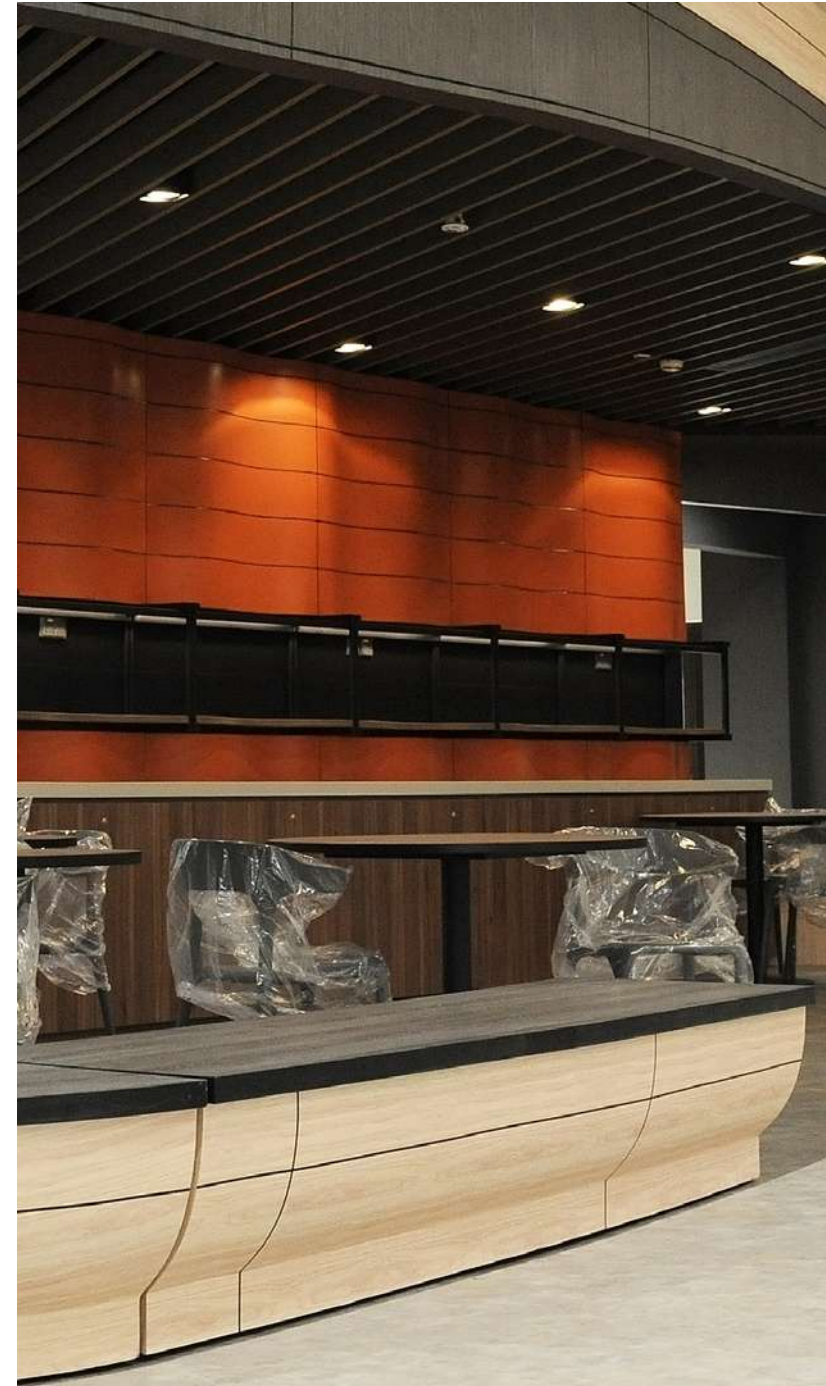

- Go to Project Web Page

BAR COUNTER

NATIONAL UNIVERSITY OF SINGAPORE

📍 Singapore

Fabrication and Installation
Synergraphic

Design Execution
Synergraphic Artists
and Artisans