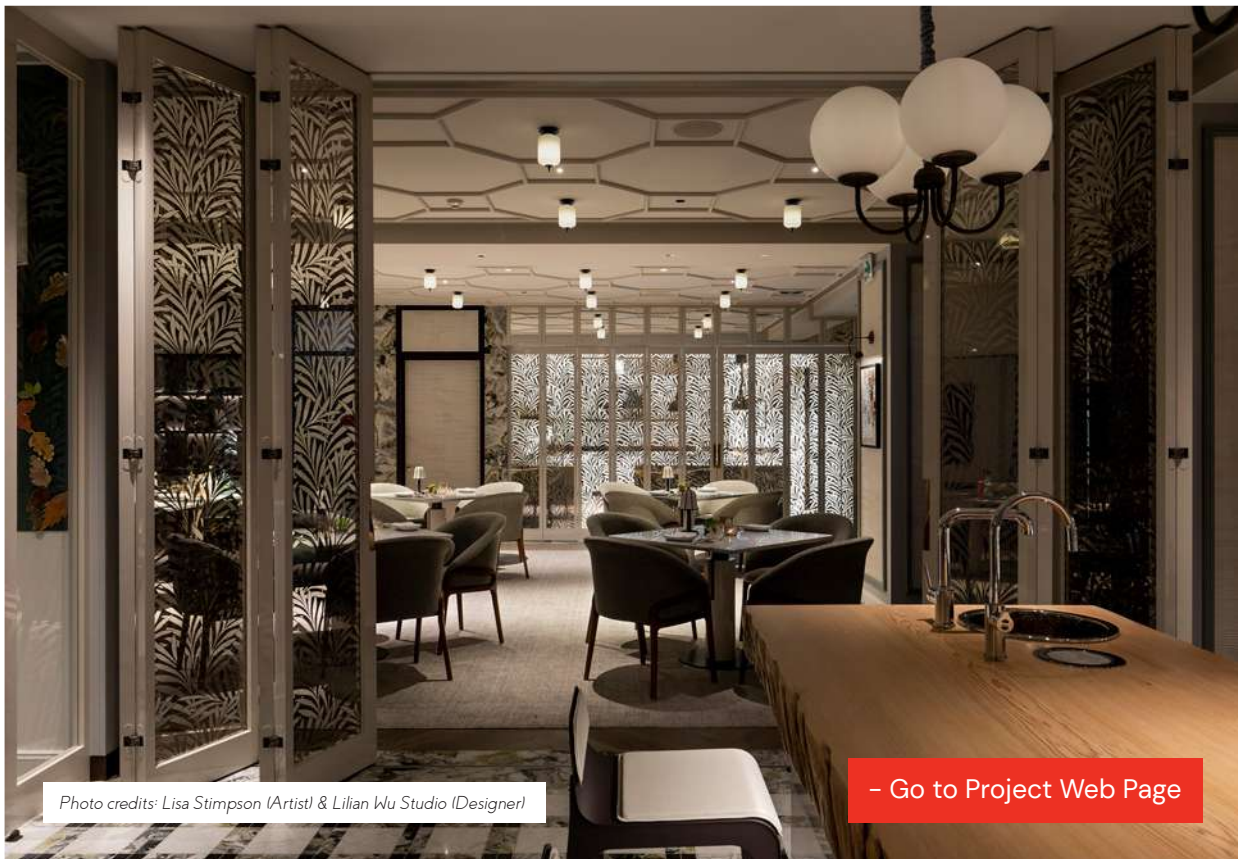

Photo credits: Lisa Stimpson (Artist) & Lilian Wu Studio (Designer)

[- Go to Project Web Page](#)