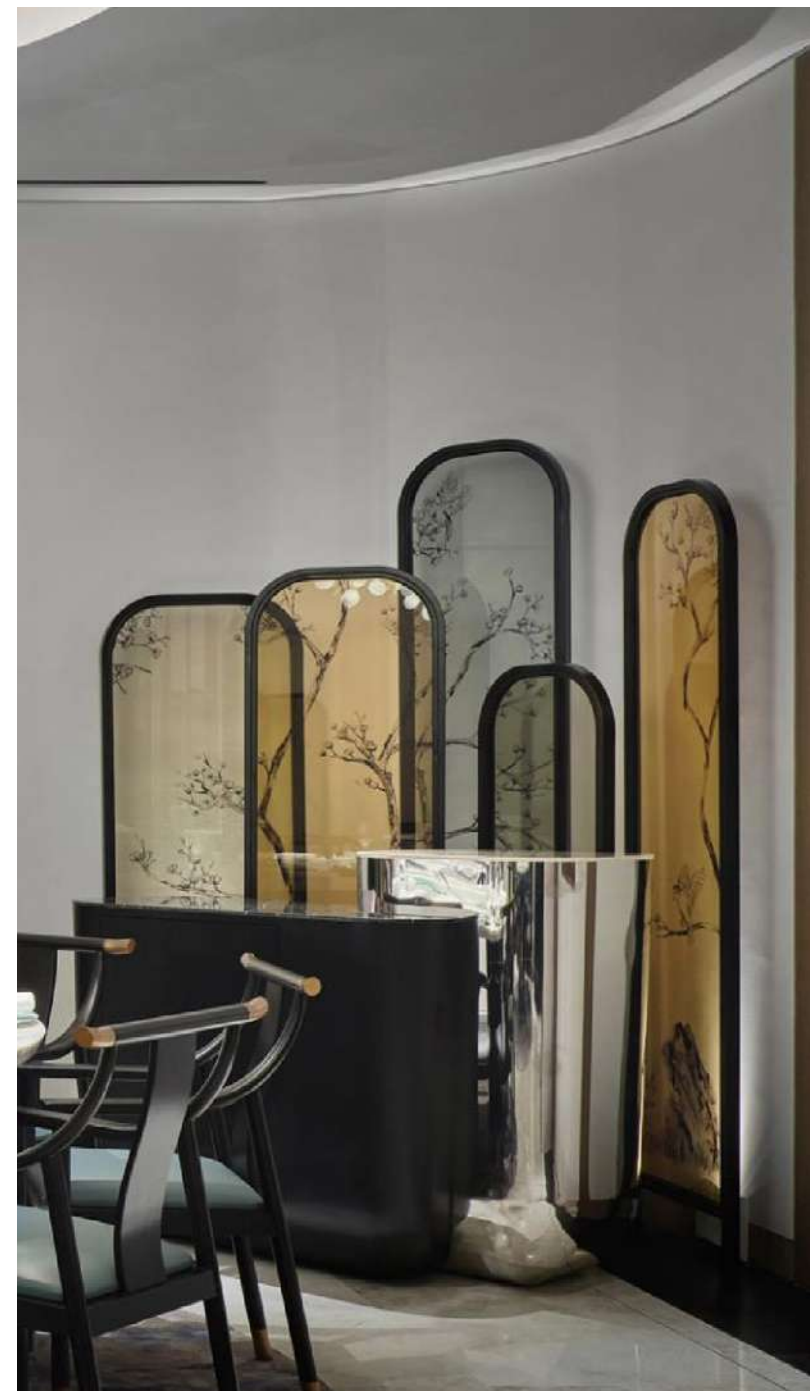

[- Go to Project Web Page](#)

PANEL

YI RESTAURANT. RAFFLES HOTEL

📍 Singapore

Fabrication and Installation
Synergraphic

Specific Materials
Customized

Design Execution
Synergraphic Artists and Artisans

Glass Processes
Chinoiserie artwork
printed on tinted glass
panels, complete with
metal frames