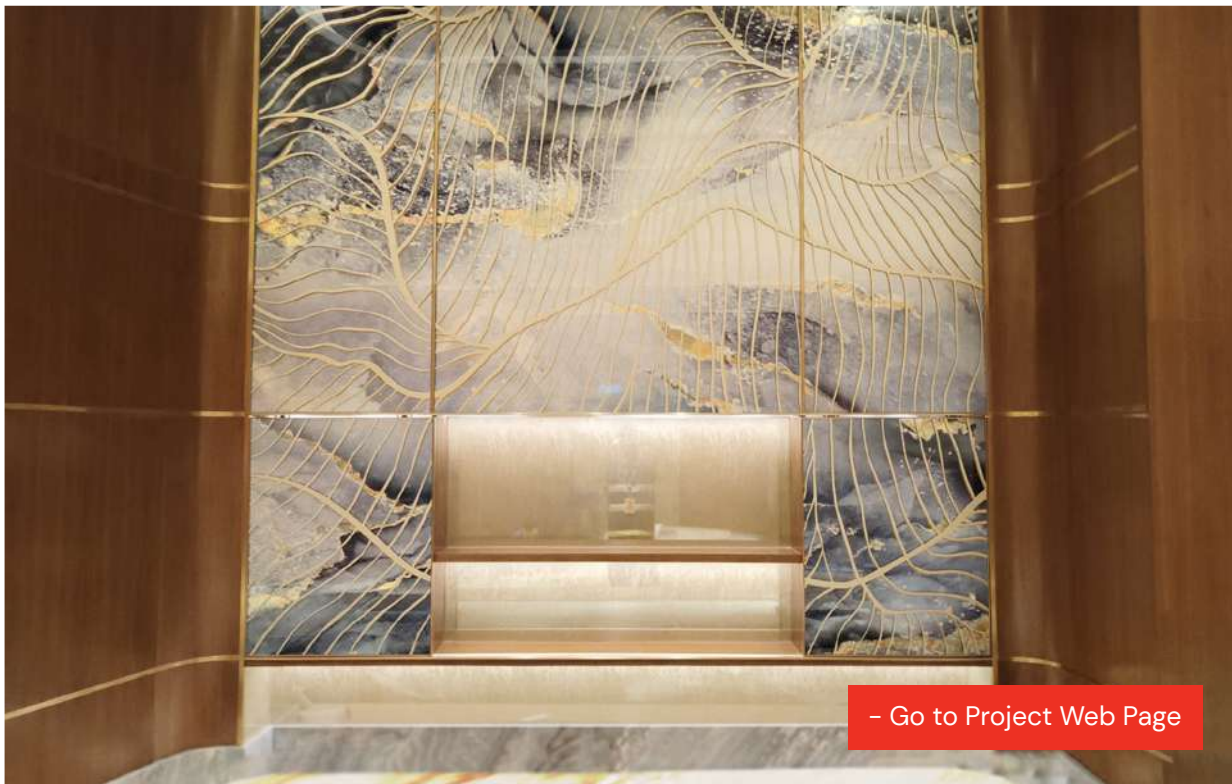

## WAKUDA RESTAURANT & BAR, MARINA BAY SANDS

📍 Singapore | 2022

Fabricated and installed these glass panels for Wakuda Restaurant and Bar at Marina Bay Sands Singapore. Wakuda was created by two-MICHELIN-Starred Chef Tetsuya Wakuda and John Kunkel, CEO of 50 Eggs Hospitality. The restaurant's overall atmosphere captures the tension between traditional and modern Japan and offers excellent culinary beauty. Our glass panels supplement the restaurant's theme, with the use of antique mirrors with an interplay of golden and earth colors blended together.

Fabrication and Installation  
Synergraphic

Design Execution  
Synergraphic Artists and Artisans

FEATURE WALL