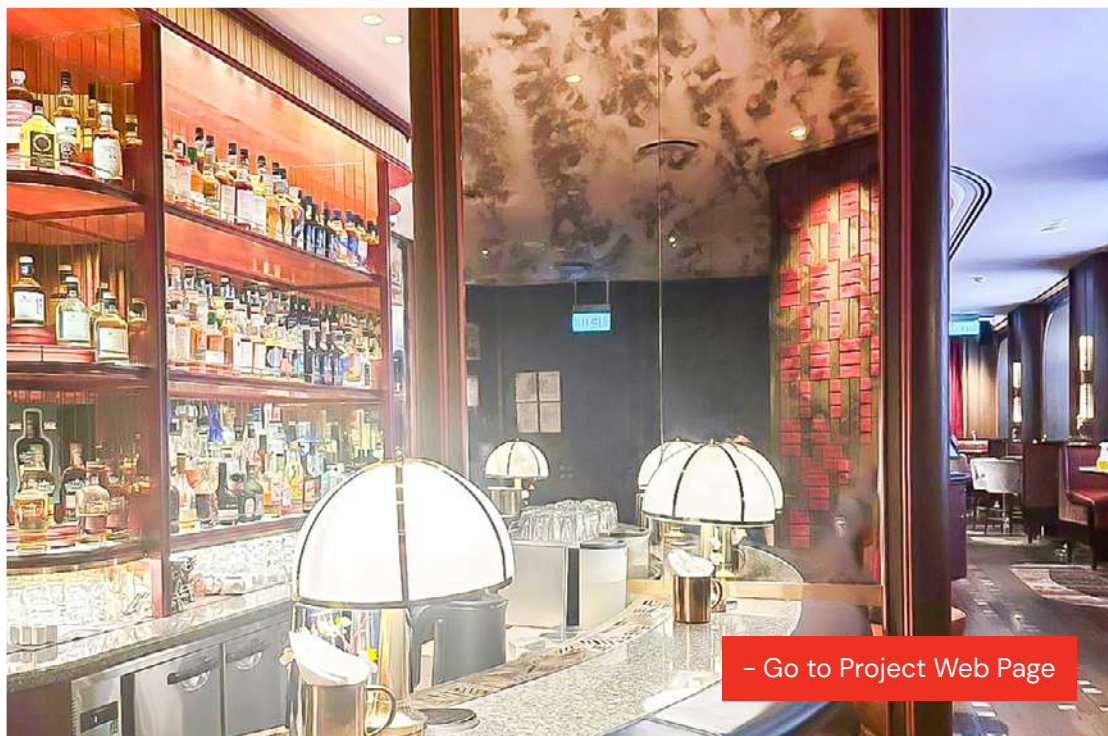

FEATURE WALL

QUAICH BAR. HOTEL INTERCONTINENTAL

📍 Singapore

Antique mirror feature wall

Quai Bar is one of the most exquisite whisky bars that you will find in Singapore. Formerly known as the Victoria Bar, it is the oldest bar in Singapore that has set the standards of whisky enjoyment and appreciation in the country. Our contribution to the bar's excellent interiors includes glass cladding for their whisky shelves, antique mirror made into a feature wall, and stained glass features.

Fabrication and Installation
Synergraphic

Design Execution
Synergraphic Artists and Artisans

Glass Processes
Antique Mirror