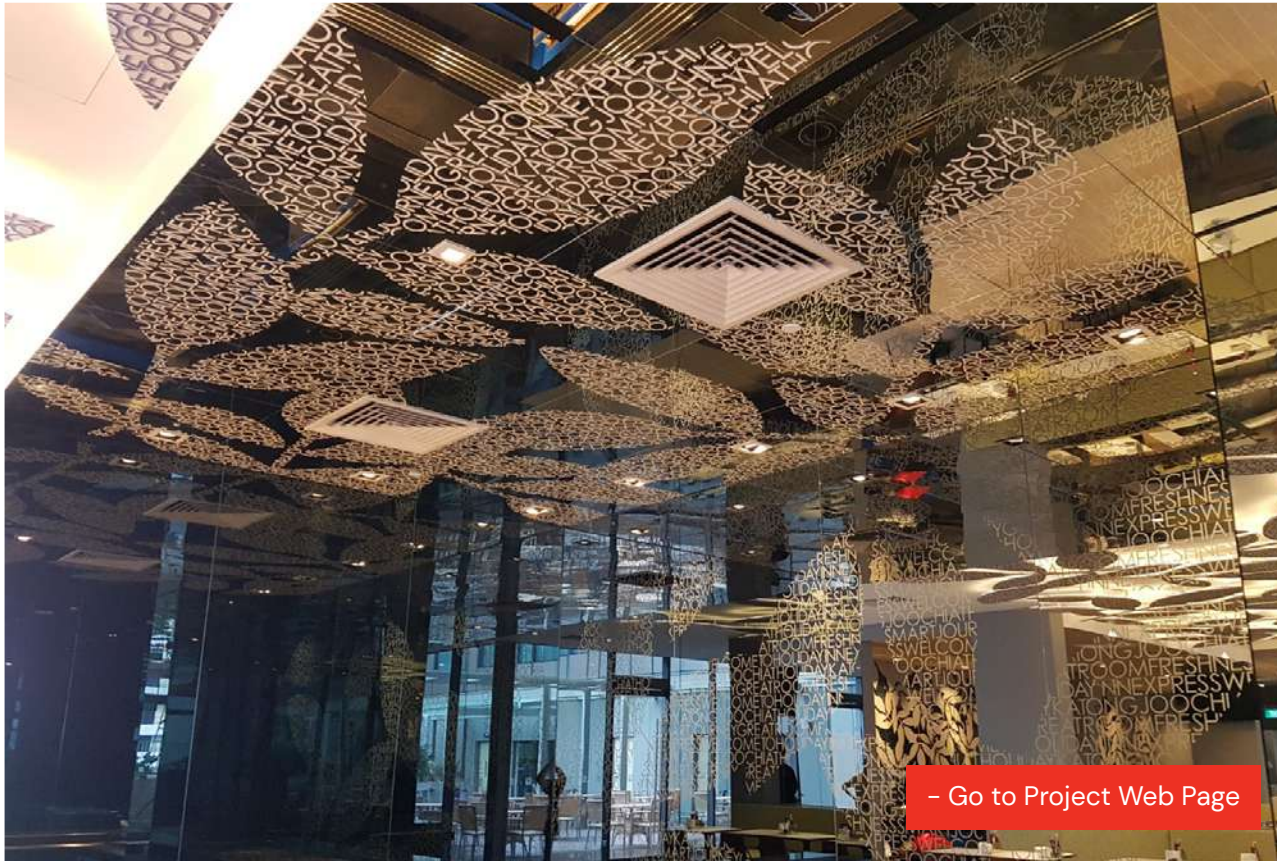

[- Go to Project Web Page](#)