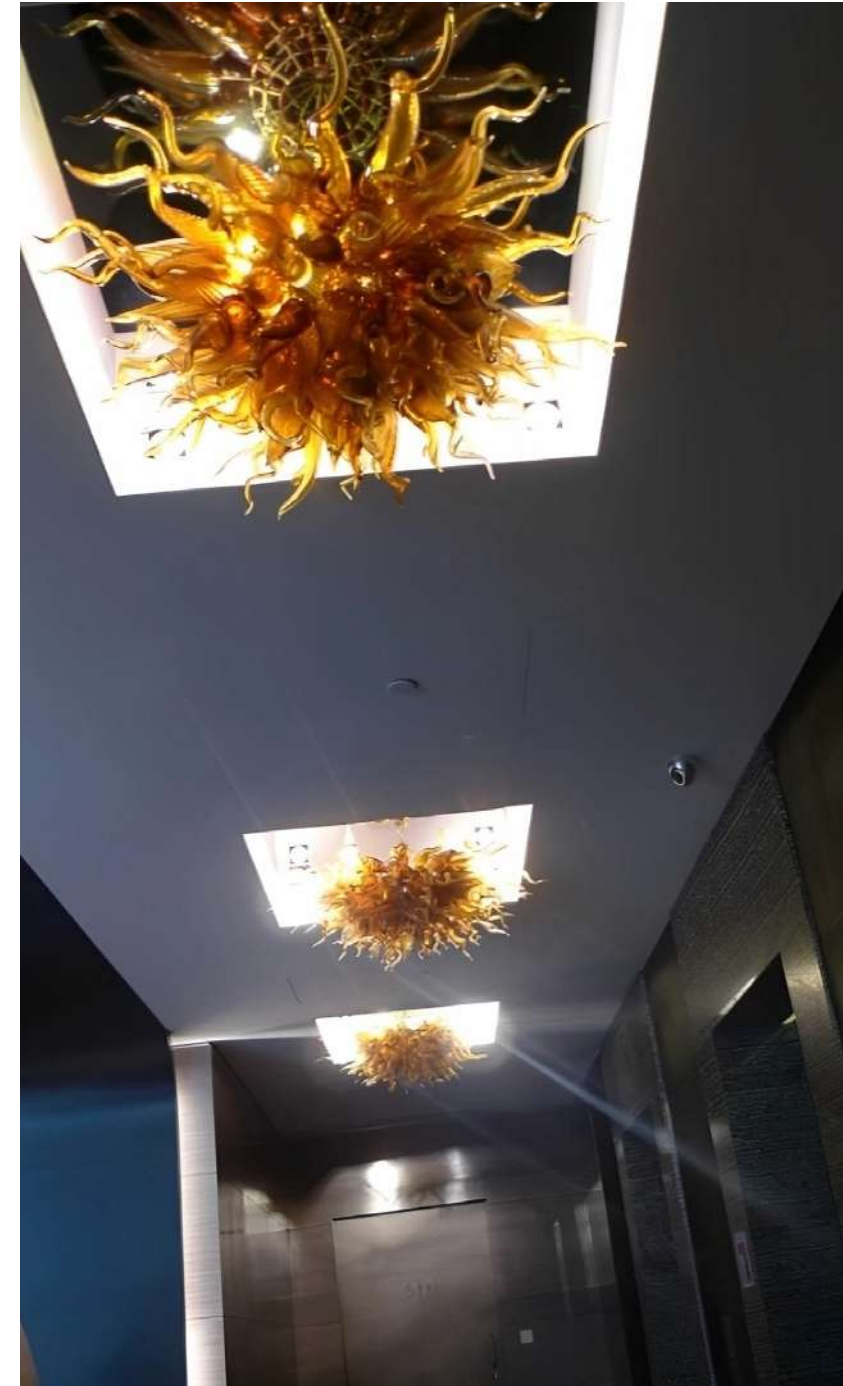

## GRAND PLAZA HOTEL

📍 Singapore

Fabrication and Installation  
Synergraphic

Design Execution  
Synergraphic Artists and Artisans

[- Go to Project Web Page](#)

LIGHTING