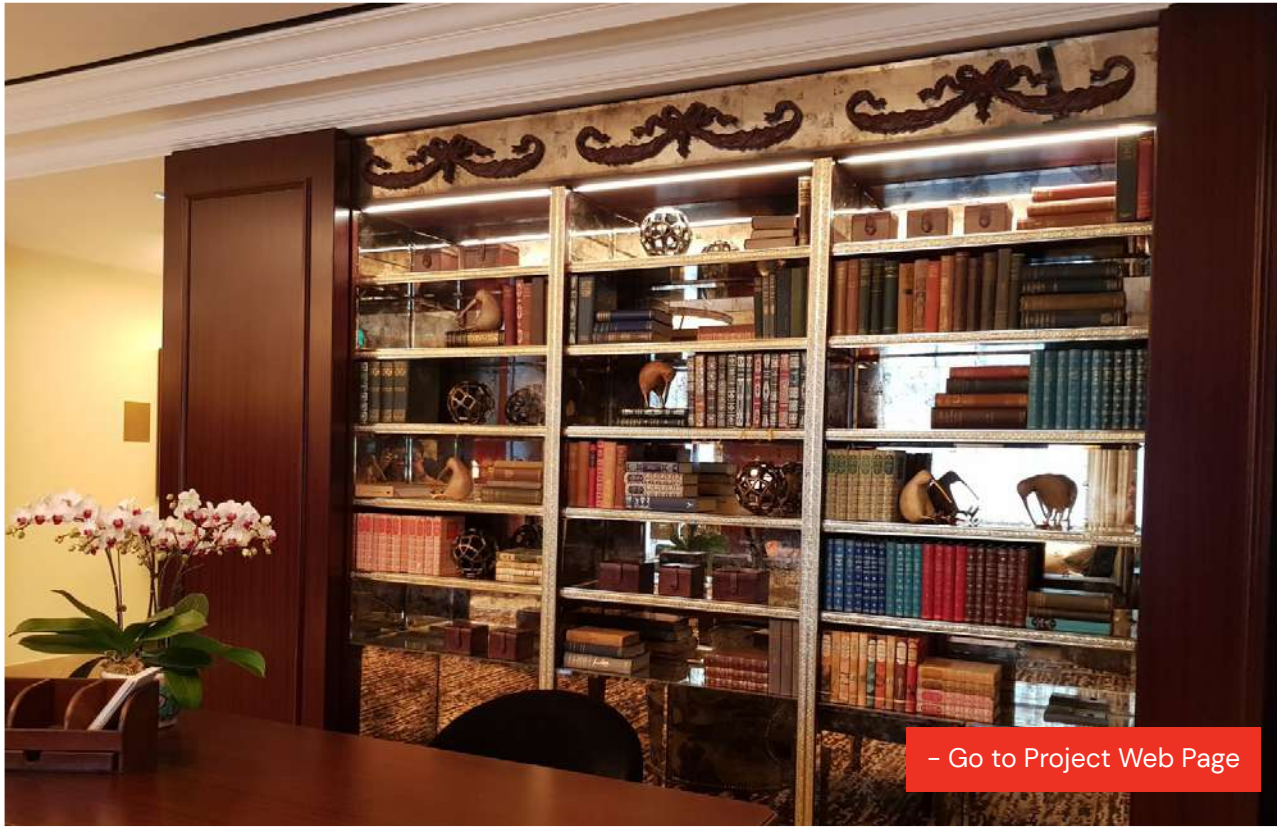

WALL FEATURE

SIX SENSES MAXWELL

📍 Singapore

Fabrication and Installation
Synergraphic

Design Execution
Synergraphic Artists
and Artisans

Designer & Architect
Moya Design

Specific Materials
Customized

Glass Processes
Eglomise, Antique Mirror,
Artist-textured, Gilded Glass