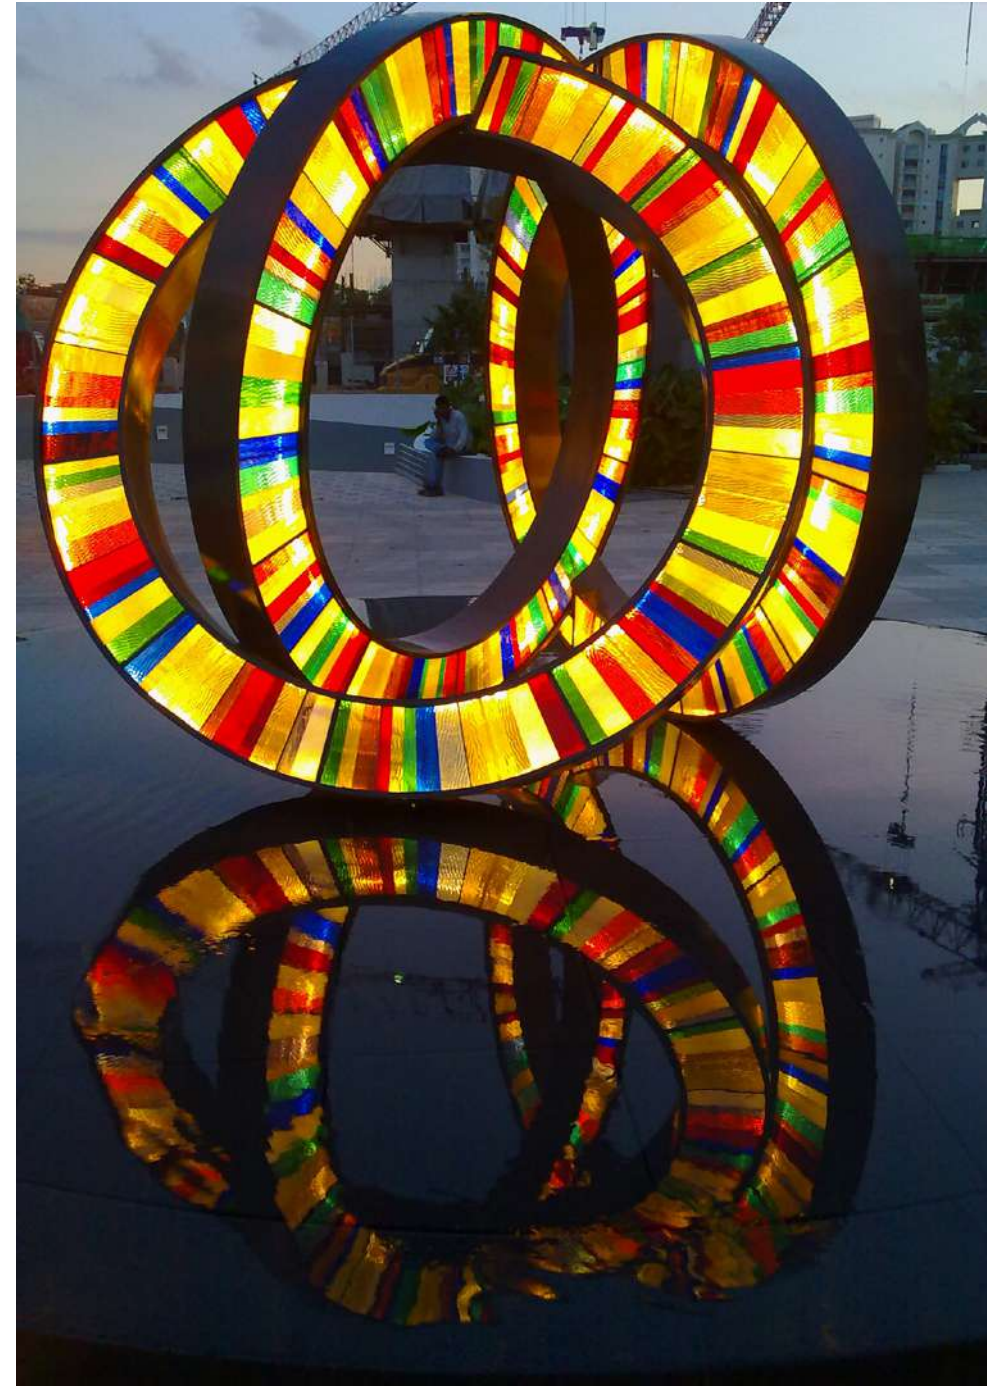

[- Go to Project Web Page](#)

WATER FEATURE

LIVIA CONDOMINIUM

📍 Singapore | 2011

Fabrication and Installation
Synergraphic

Artist
Synergraphic Artists and Artisans

Specific Materials
Customized

Glass Processes
Laminated, Stained Glass