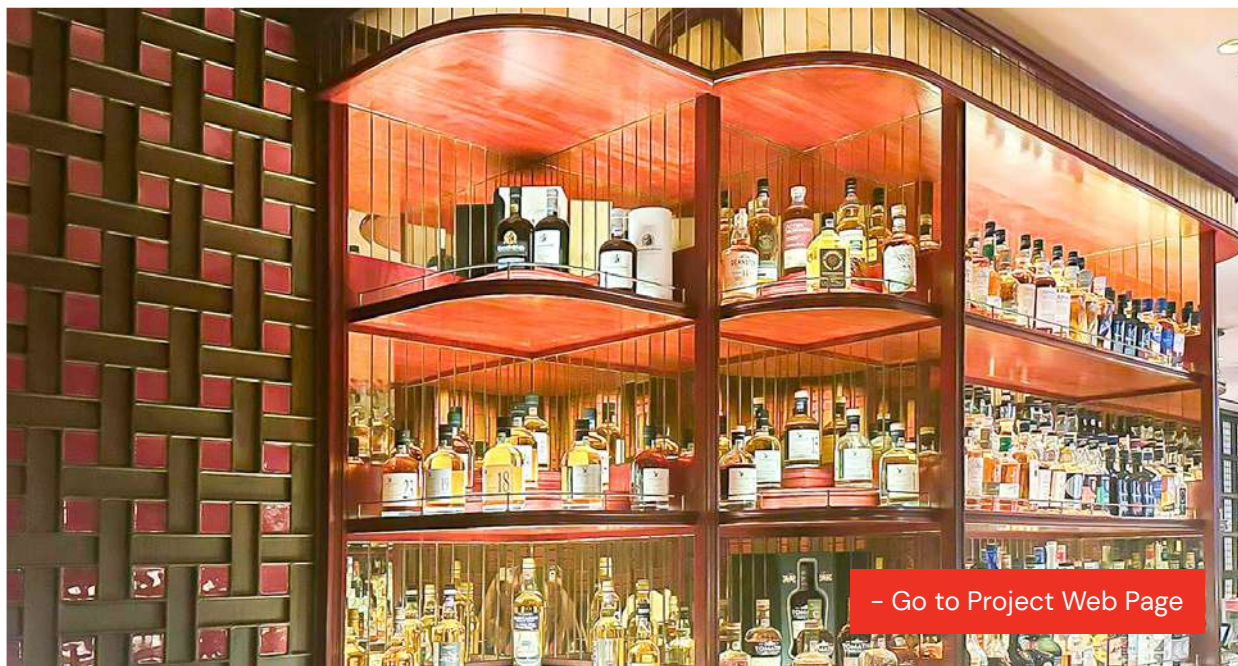

- Go to Project Web Page