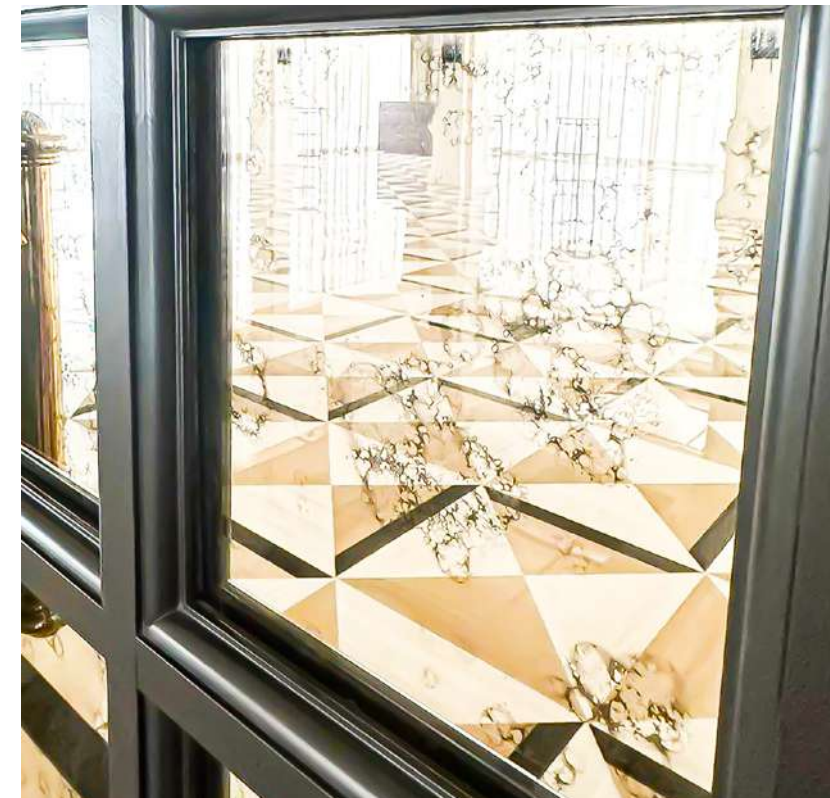

## MAIN BALLROOM, RAFFLES HOTEL

📍 Singapore | 2023

Raffles Singapore has gained a mark of incomparable elegance in the Hospitality industry in Singapore and the region – not only because of its graceful service but also because of its striking architecture. We had the privilege to be part of some of its great interiors in their Main Ballroom. We created for them egломise glass panels as feature walls and antique mirror for their doors and enclosures.

[- Go to Project Web Page](#)

FEATURE WALL

**KEMPINSKI**

📍 Singapore

Fabrication and Installation  
Synergraphic

Design Execution  
Synergraphic Artists and Artisans

[- Go to Project Web Page](#)

ENCLOSURE / DOOR

## DOORS/ENCLOSURES IN MAIN BALLROOM, RAFFLES HOTEL

📍 Singapore

Raffles Singapore has gained a mark of incomparable elegance in the Hospitality industry in Singapore and the region - not only because of its graceful service but also because of its striking architecture. We had the privilege to be part of some of its great interiors in their Main Ballroom. We created for them eglomise glass panels as feature walls and antique mirror for their doors and enclosures.