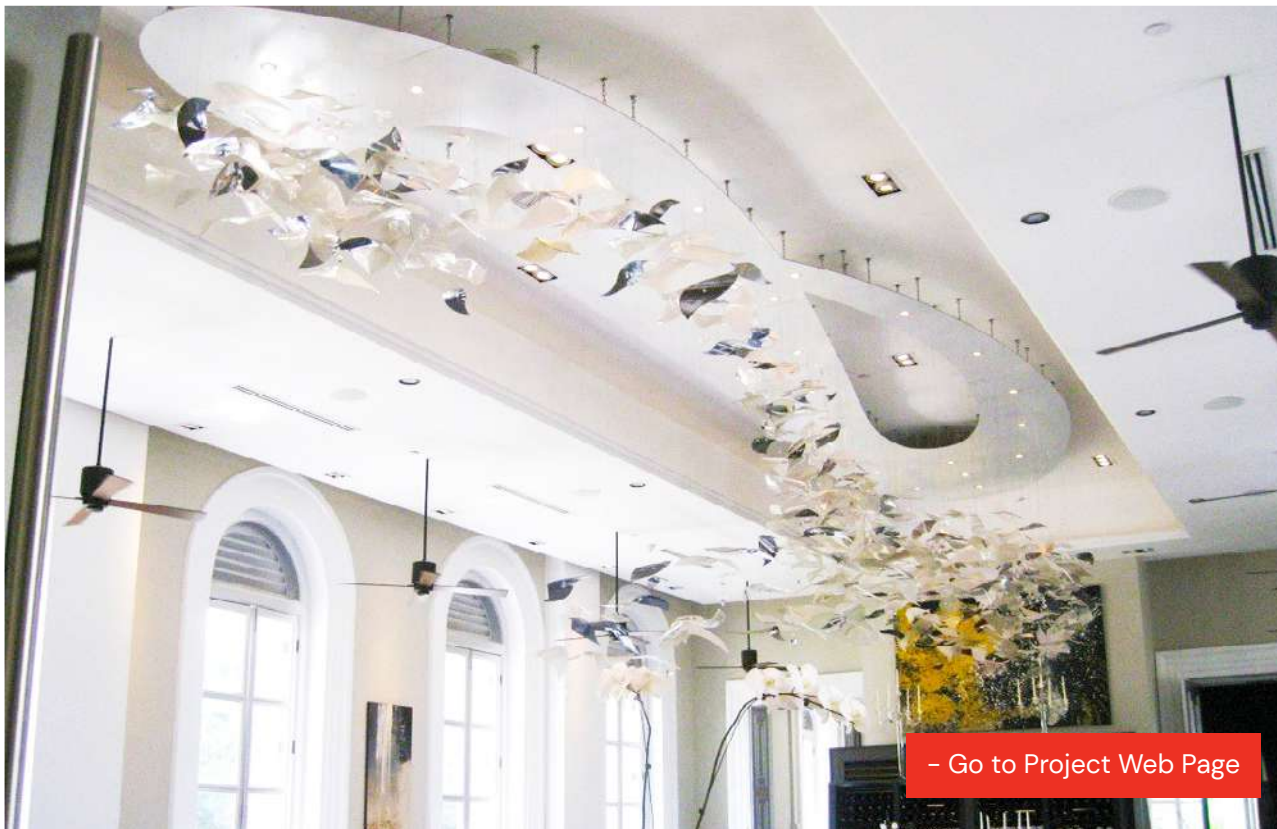

[- Go to Project Web Page](#)