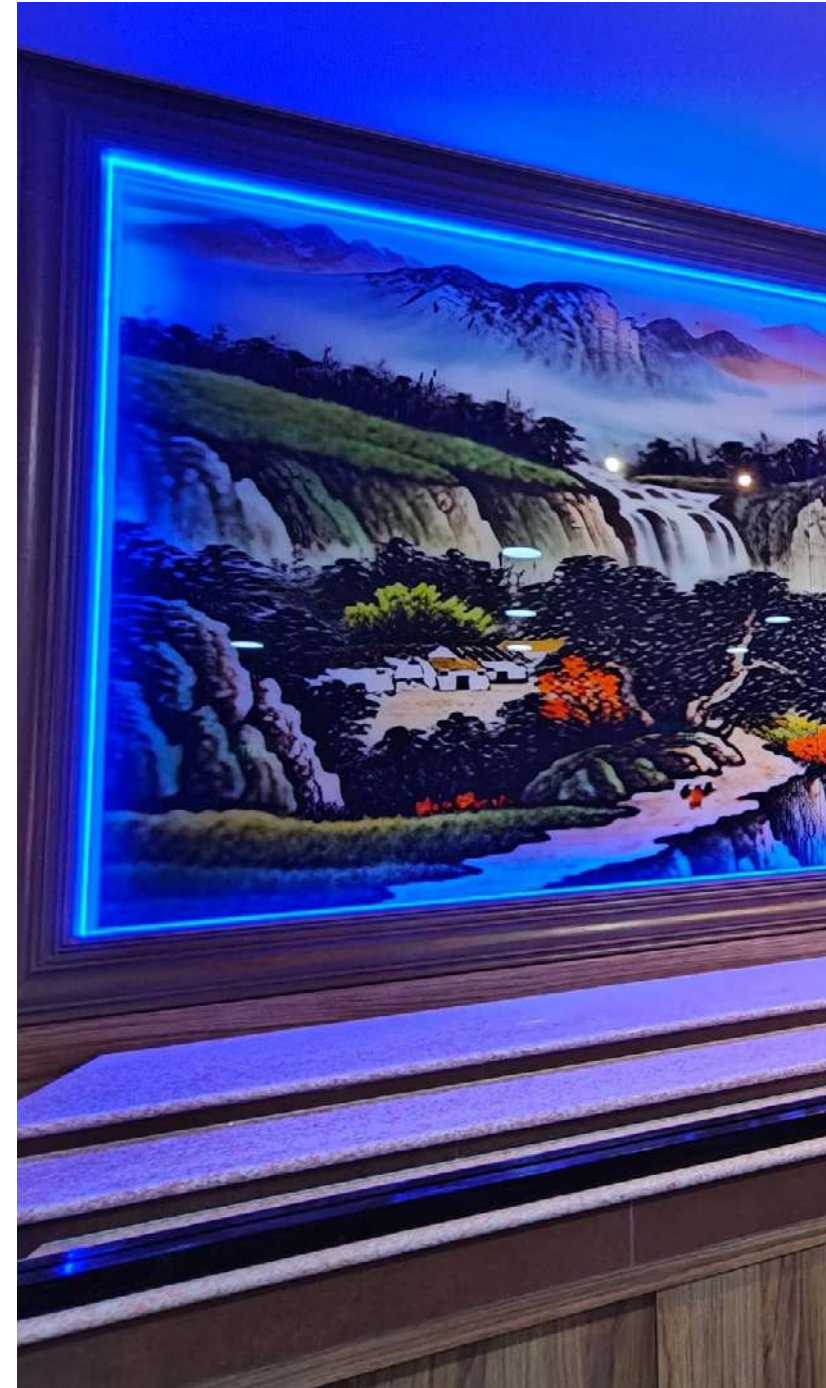

# UOB PENTHOUSE

📍 Singapore | 2025

Fabrication and Installation  
Synergraphic

Design Execution  
Synergraphic Artists and Artisans

[- Go to Project Web Page](#)

WALL FEATURE