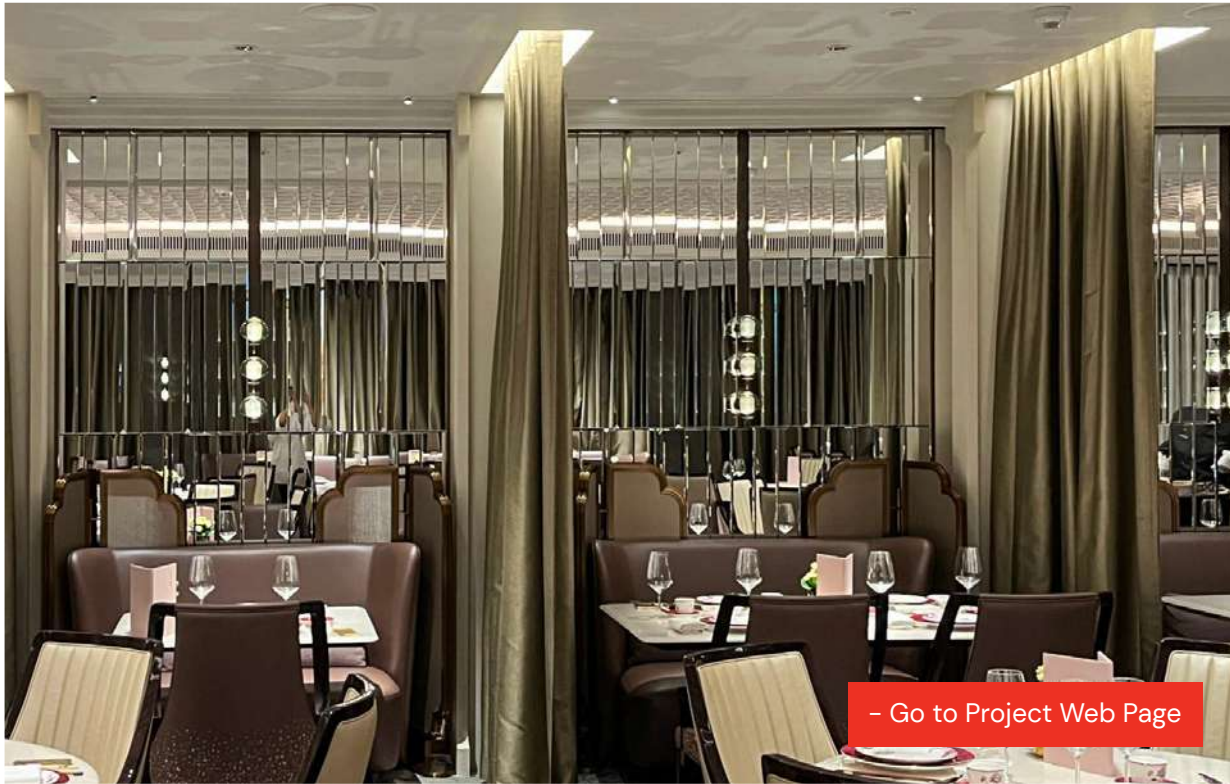

# MBS BLUE PEARL RESTAURANT

📍 Singapore | 2024

Fabrication and Installation  
Synergraphic

Design Execution  
Synergraphic Artists and Artisans

FEATURE WALL