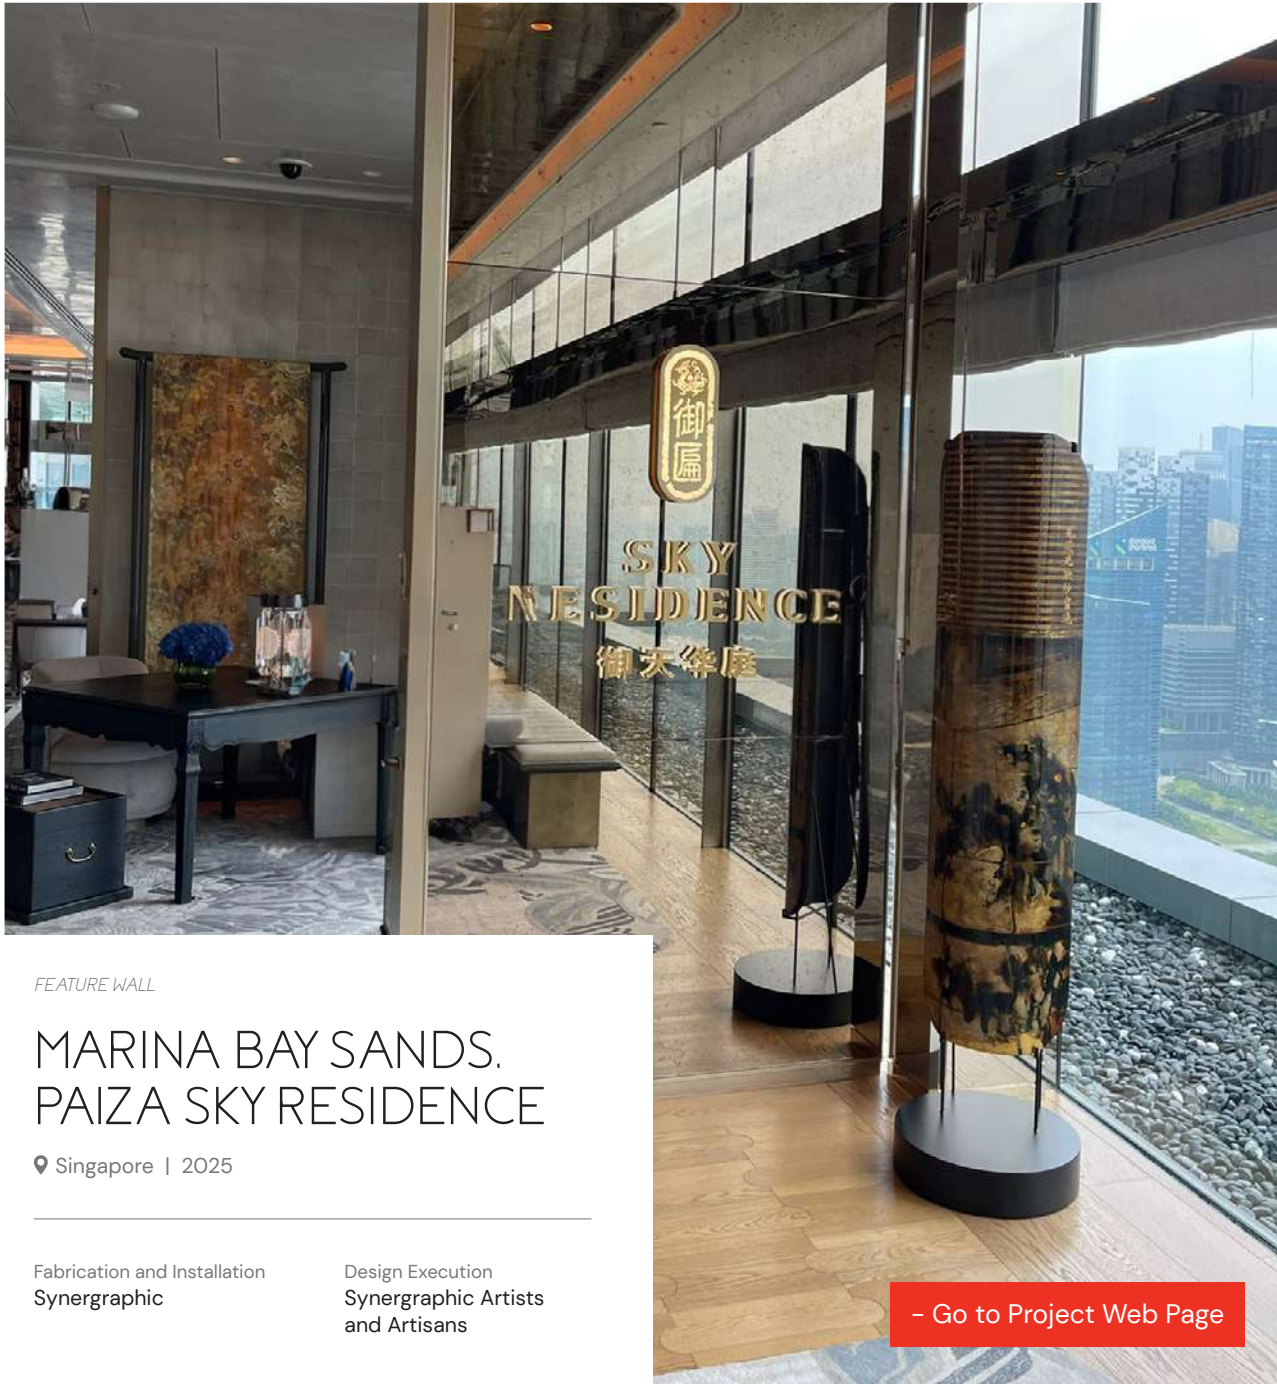

## MIXED TECHNIQUES. HARD ROCK HOTEL. RESORTS WORLD SENTOSA

1/2

📍 Singapore | 2025

Fabrication and Installation  
Synergraphic

Design Execution  
Synergraphic Artists and Artisans

Glass Processes  
Mixed Techniques

# MIXED TECHNIQUES. HARD ROCK HOTEL. RESORTS WORLD SENTOSA 2/2

HOSPITALITY

RESTAURANT / BAR

ENTERTAINMENT / RETAIL / AIRPORT

OFFICE / CORPORATE

FEATURE WALL

# MARINA BAY SANDS, PAIZA SKY RESIDENCE

📍 Singapore | 2025

Fabrication and Installation  
Synergraphic

Design Execution  
Synergraphic Artists  
and Artisans

[- Go to Project Web Page](#)

[- Go to Project Web Page](#)