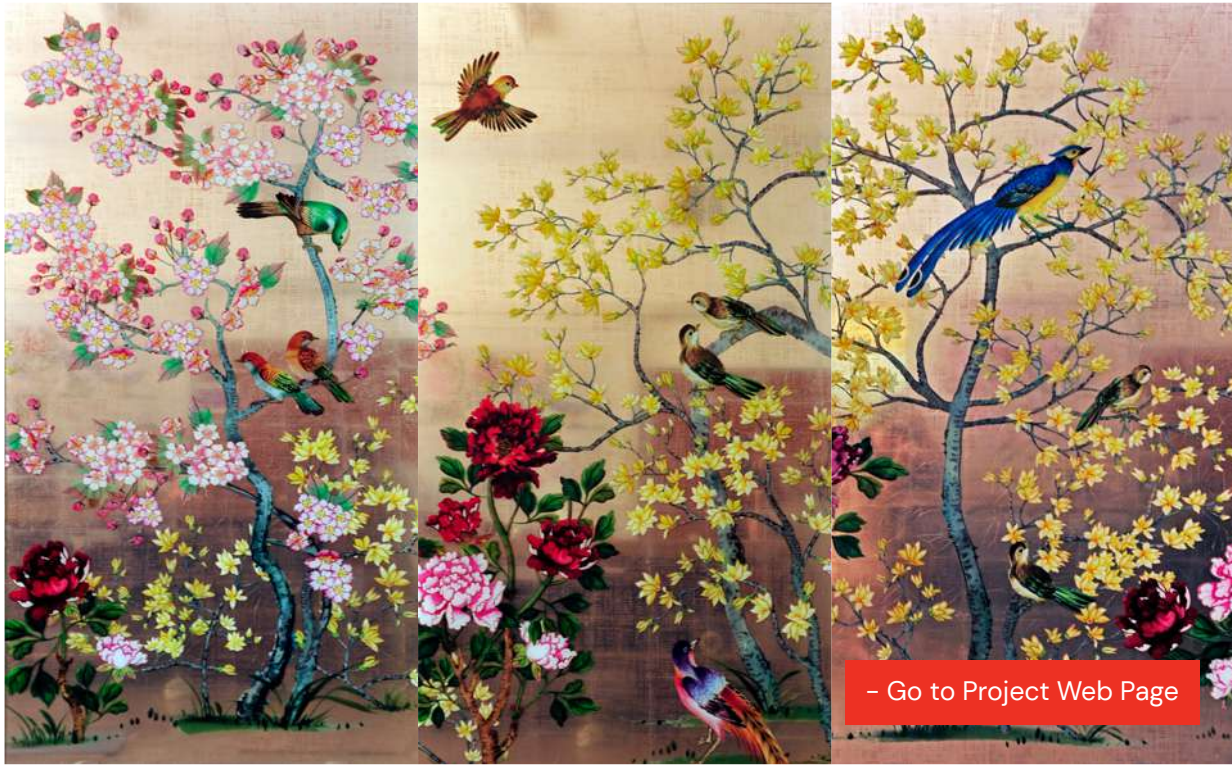

## QUAICH BAR. HOTEL INTERCONTINENTAL

📍 Singapore | 2012

Quaich Bar is one of the most exquisite whisky bars that you will find in Singapore. Formerly known as the Victoria Bar, it is the oldest bar in Singapore that has set the standards of whisky enjoyment and appreciation in the country. Our contribution to the bar's excellent interiors includes glass **cladding for their whisky shelves**, antique mirror made into a feature wall, and stained glass features.

Fabrication and Installation  
Synergraphic

Design Execution  
Synergraphic Artists  
and Artisans

Glass Processes  
Glass Cladding

Entertainment / Retail / Airport

FEATURE WALL

# MACAU THEME PARK RESORT

📍 Macau | 2020

Here's an extravagant collection of chinoiserie glass panels at this Casino. The extensive use of intricate patterns and elegant motifs exudes a perfect royal oriental feel.