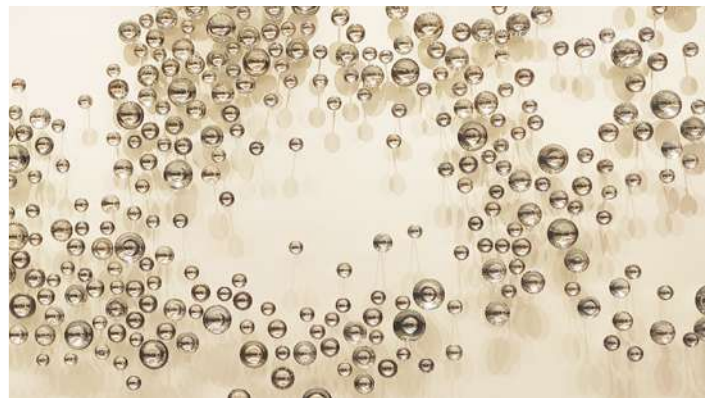

CITY OF DREAMS

Macau | 2020

Fabrication and Installation
Synergraphic

Design Execution
Synergraphic Artists
and Artisans