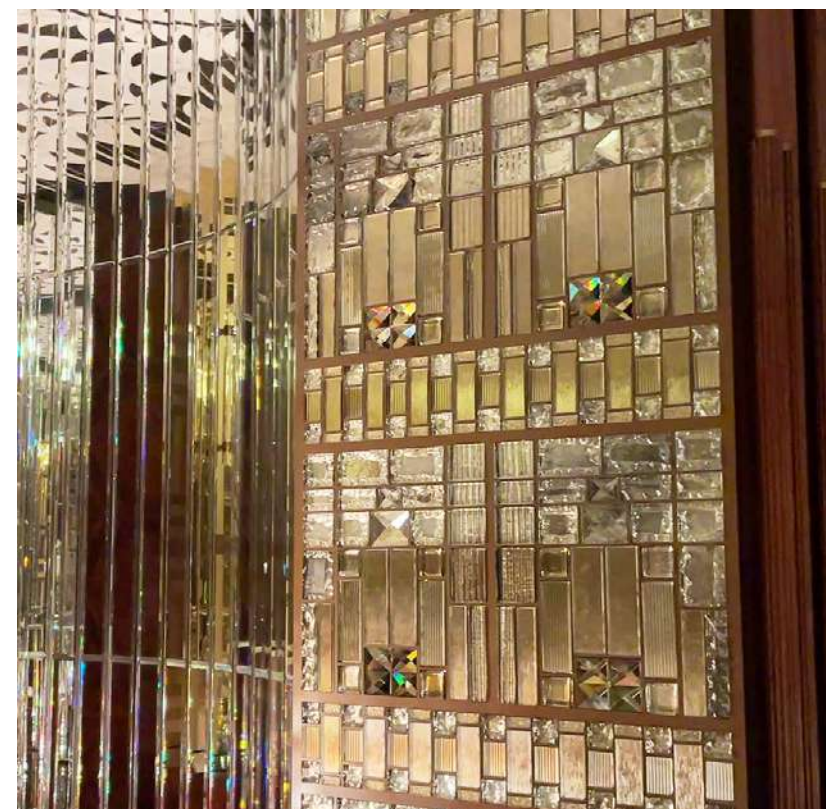

# MBS BLUE PEARL RESTAURANT

📍 Singapore | 2024

Fabrication and Installation  
Synergraphic

Design Execution  
Synergraphic Artists and Artisans

FEATURE WALL

## ST REGIS YAN TING RESTAURANT

📍 Singapore | 2024

Fabrication and Installation  
Synergraphic

Design Execution  
Synergraphic Artists and Artisans

Photo credits: Atmosphere In Burj Khalifa

[- Go to Project Web Page](#)

## FEATURE WALL

# ATMOSPHERE. BURJ KHALIFA 1/2

📍 Dubai | 2023

We recently completed glass panels and feature walls for Atmosphere, an upscale fine dining restaurant and bar on floor 122 of the iconic Burj Khalifa skyscraper in Dubai. Along with the finest hand crafted delicacies & incredible views of the Gulf the restaurant offers is the great interiors which we are part of. Using antique mirrors and other various types of glass and processes, we were able to achieve and deliver walls and surfaces with bejeweled effect.