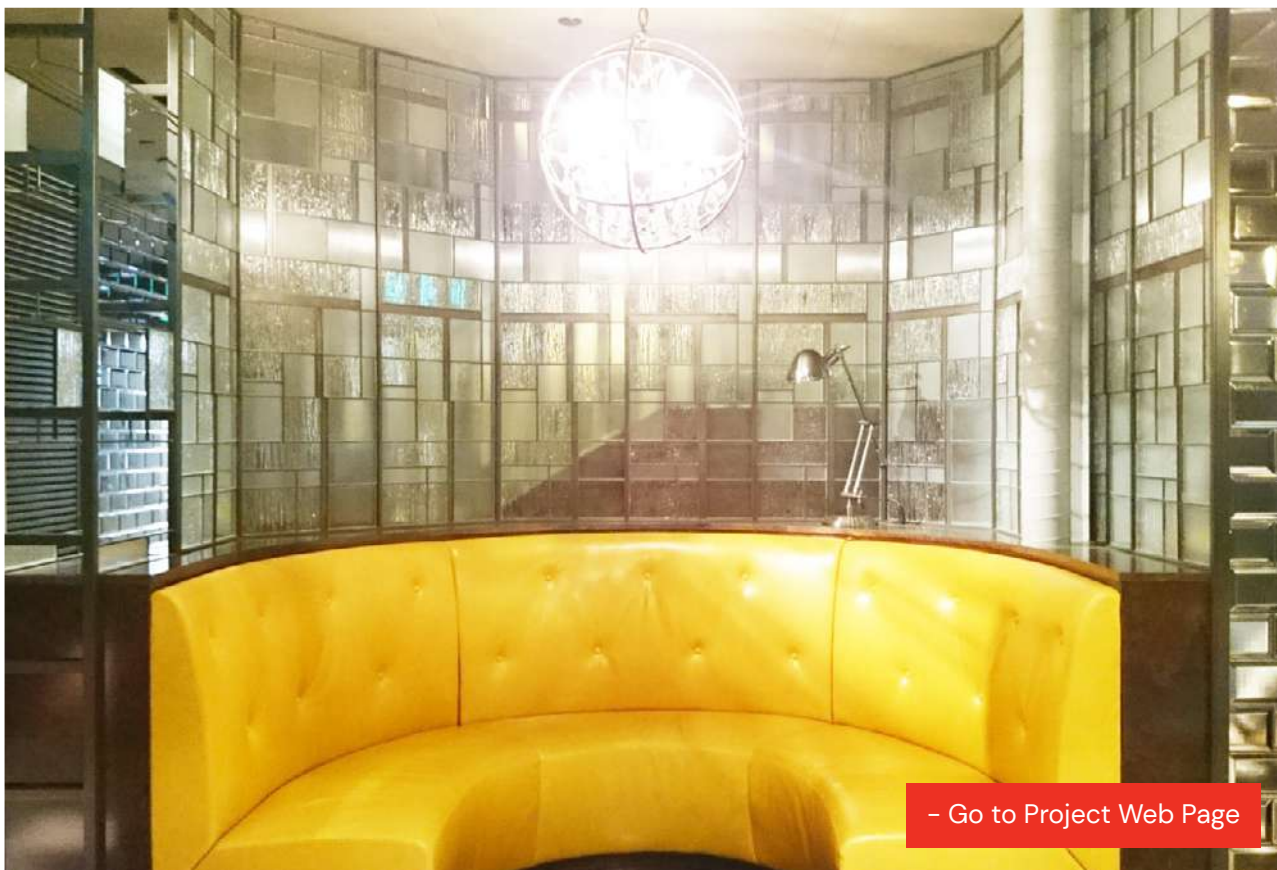

# FENG SHUI RESTAURANT, CROCKS FORD HOTEL

📍 Singapore | 2015

Fabrication and Installation  
Synergraphic

Design Execution  
Synergraphic Artists and Artisans

Glass Processes  
Printed Glass, Blown Glass

Specific Materials  
Customized