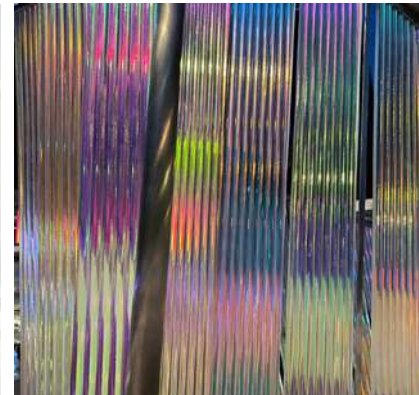

# WESTIN

📍 Singapore

Fabrication and Installation  
Synergraphic

Design Execution  
Synergraphic Artists  
and Artisans

[- Go to Project Web Page](#)

SCULPTURE