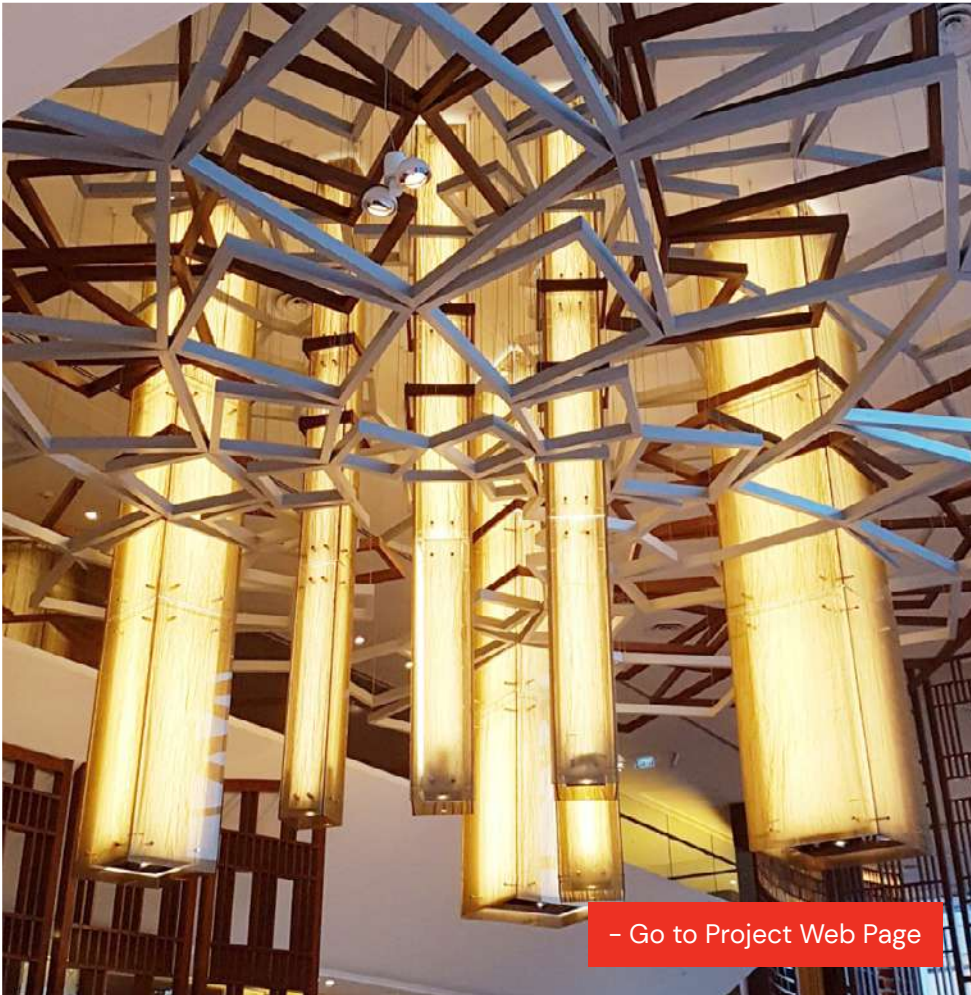

## CHANDELIER. GRAND PARK HOTEL

📍 Singapore

Fabrication and Installation  
Synergraphic

Design Execution  
Synergraphic Artists and Artisans

[- Go to Project Web Page](#)

CEILING FEATURE

# HARD ROCK HOTEL RESORTS WORLD SENTOSA

📍 Singapore | 2025

Fabrication and Installation  
Synergraphic

Design Execution  
Synergraphic Artists  
and Artisans

[- Go to Project Web Page](#)

CEILING FEATURE