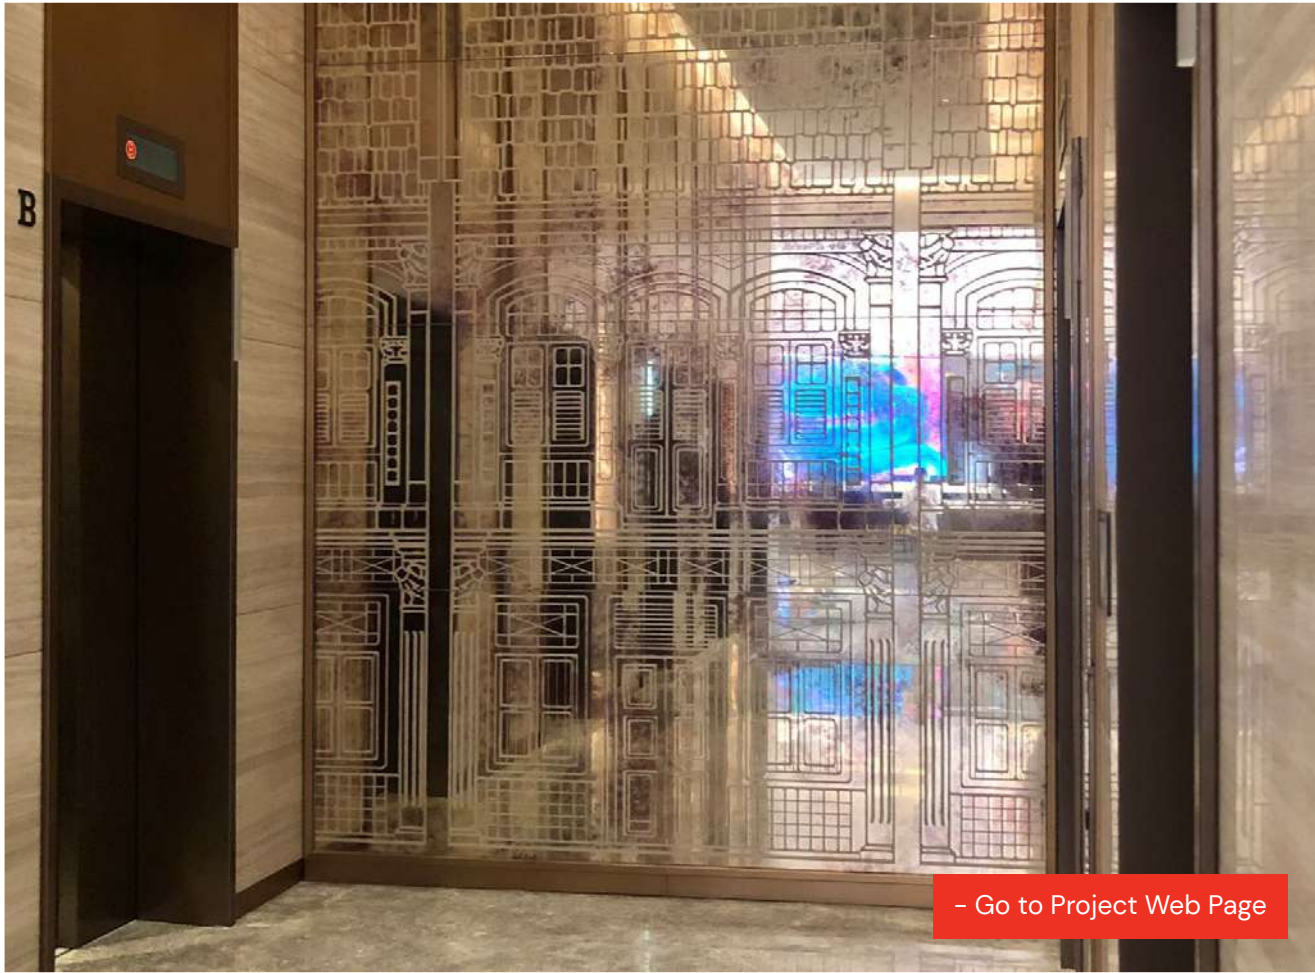

LIFT LOBBY

CLUB STREET HOTEL

📍 Singapore | 2024

Fabrication and Installation
Synergraphic

Design Execution
Synergraphic Artists and Artisans