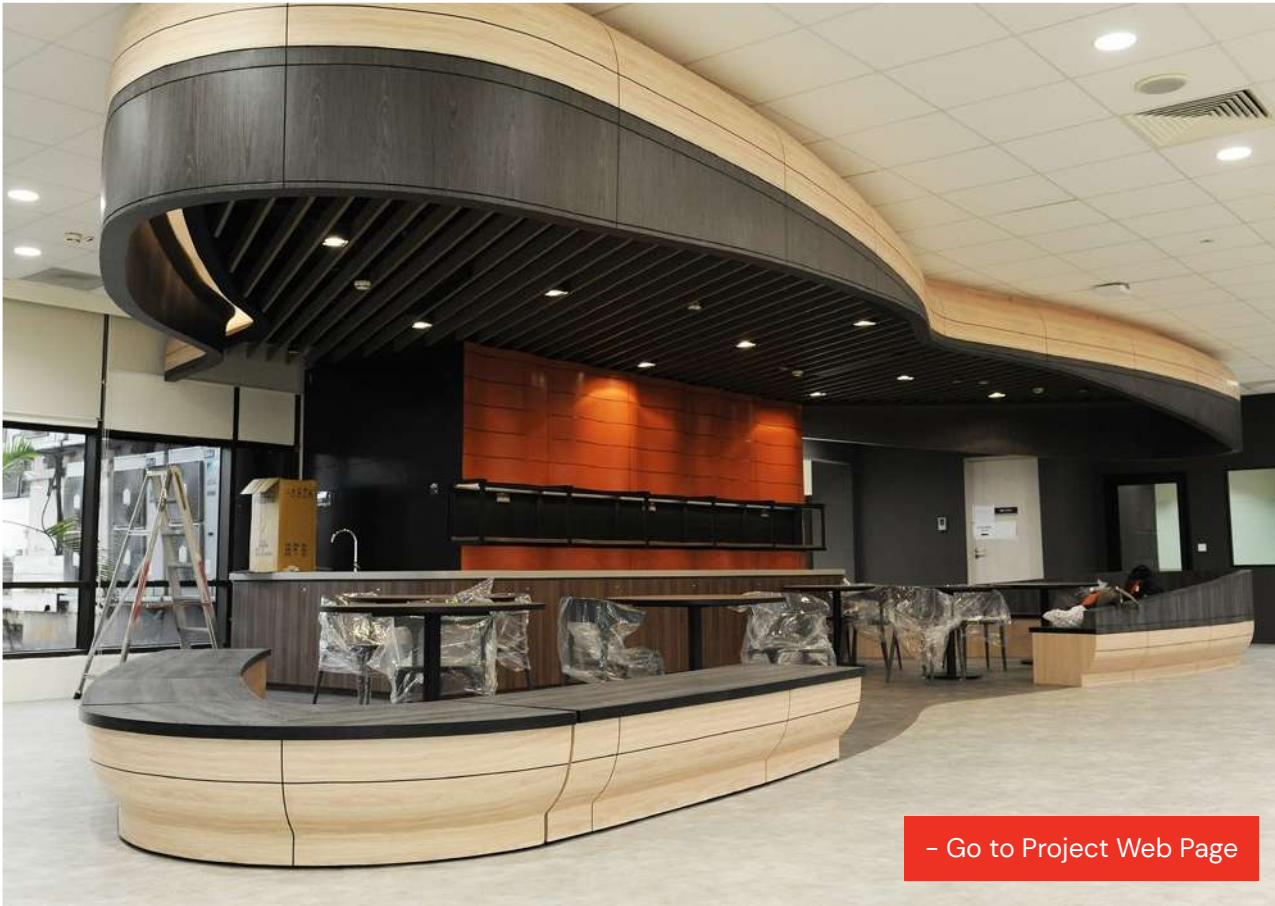

- Go to Project Web Page

BAR COUNTER

NATIONAL UNIVERSITY OF SINGAPORE

📍 Singapore

Fabrication and Installation
Synergraphic

Design Execution
Synergraphic Artists
and Artisans