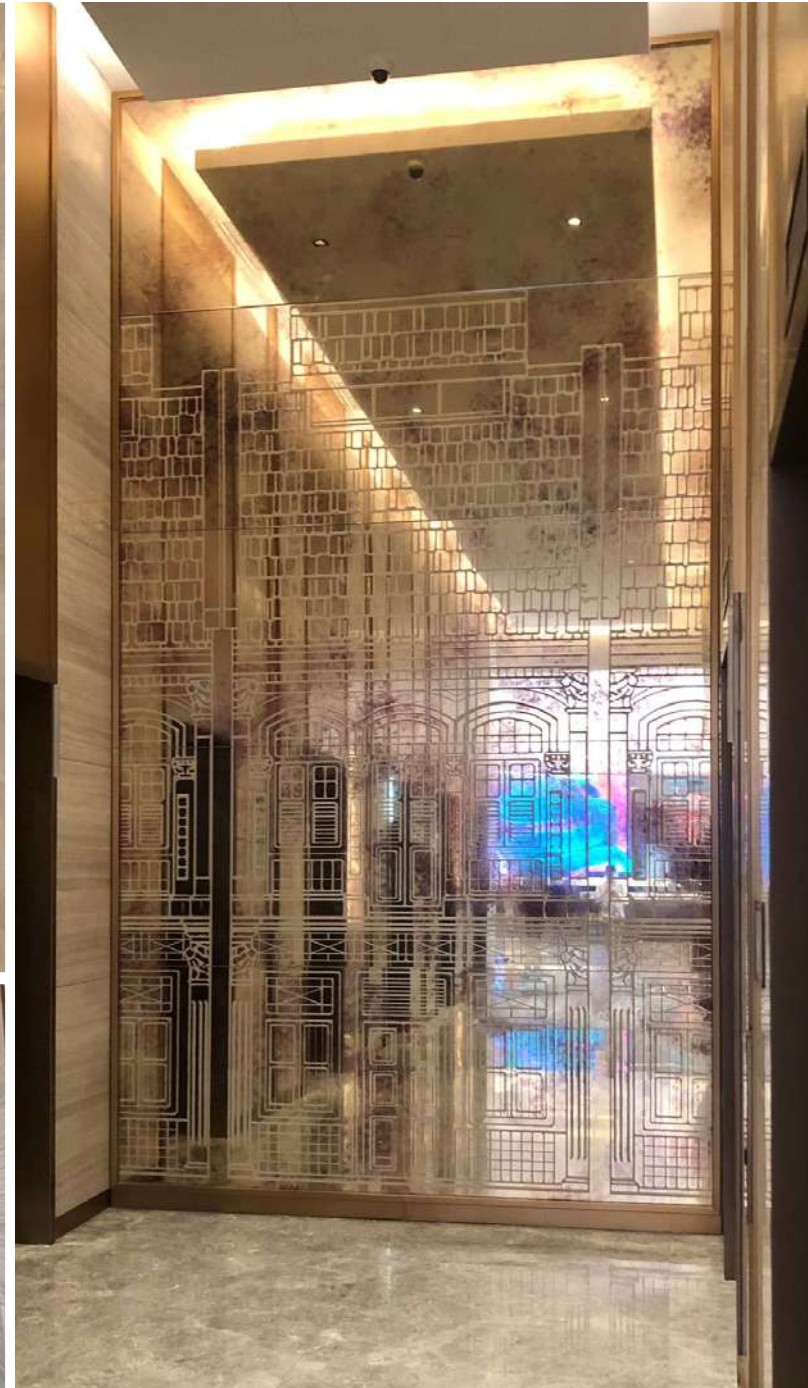

LIFT LOBBY

CLUB STREET HOTEL

📍 Singapore | 2024

Fabrication and Installation
Synergraphic

Design Execution
Synergraphic Artists and Artisans