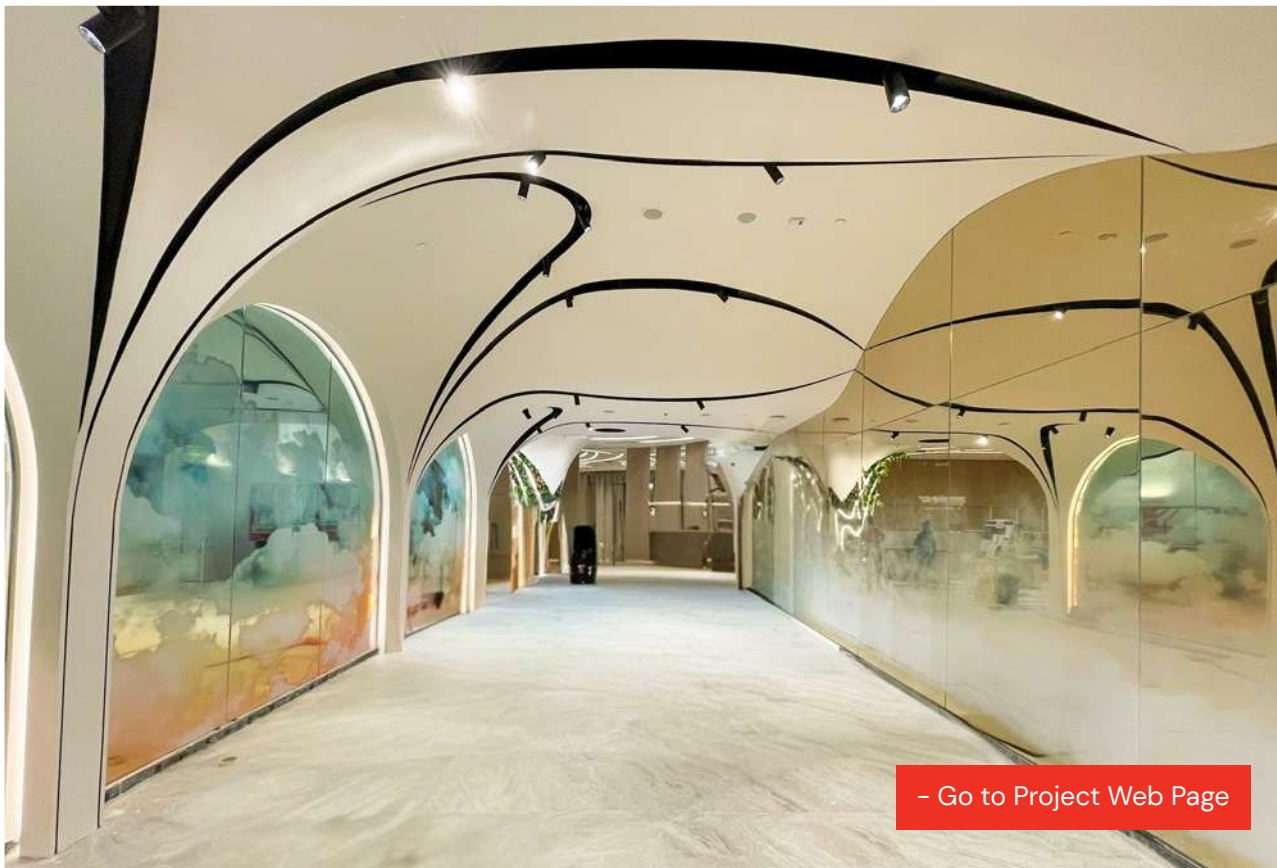

[- Go to Project Web Page](#)