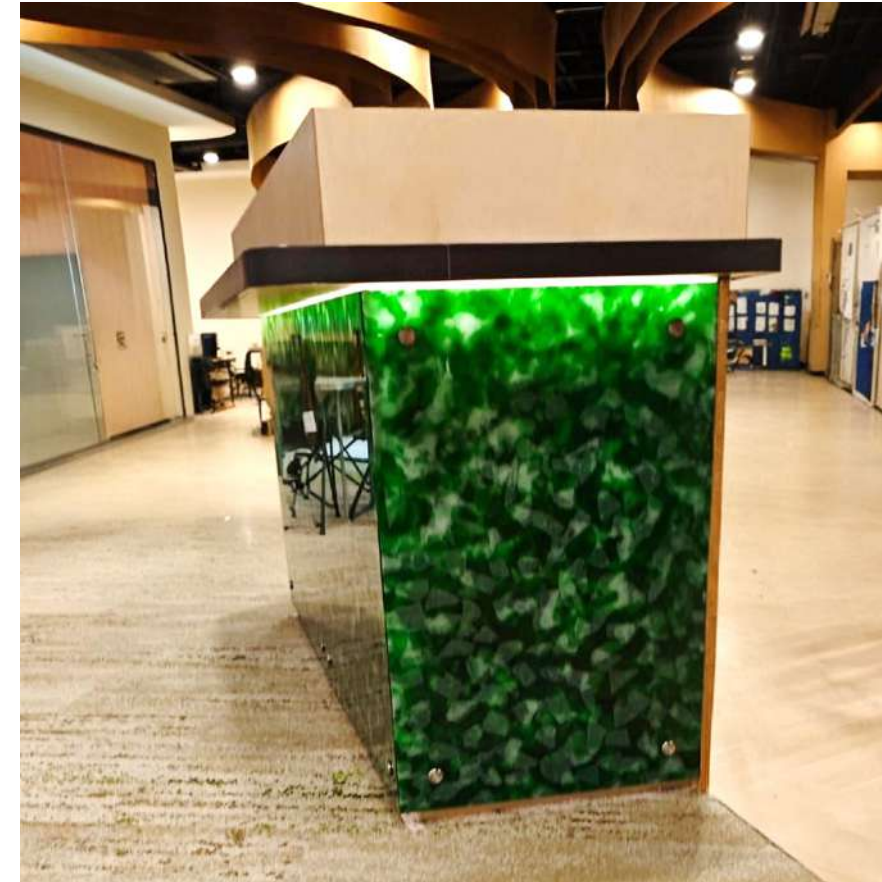

# RECEPTION COUNTER, MGM MACAU

📍 Macau | 2025

Fabrication and Installation  
Synergraphic

Design Execution  
Synergraphic Artists  
and Artisans

Glass Processes  
Cast Crystal Glass

RECEPTION COUNTER