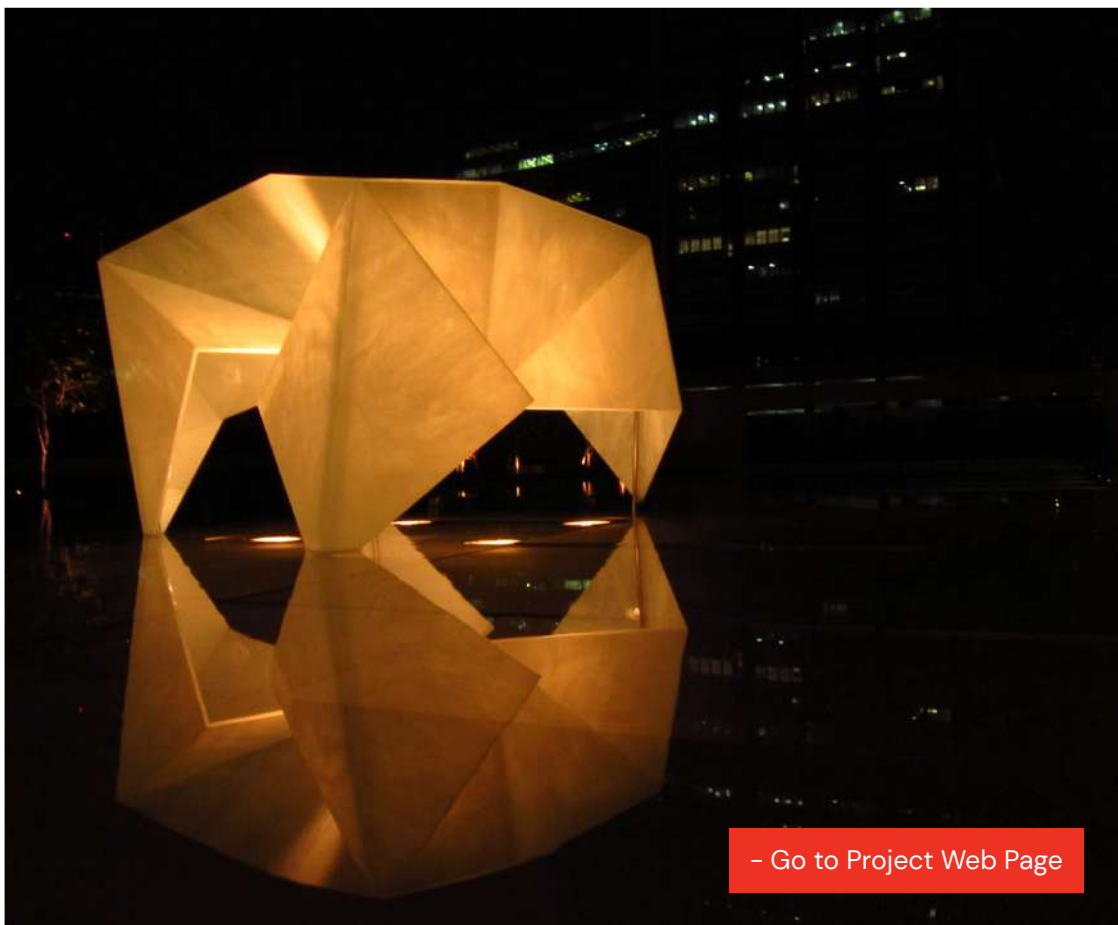

[- Go to Project Web Page](#)