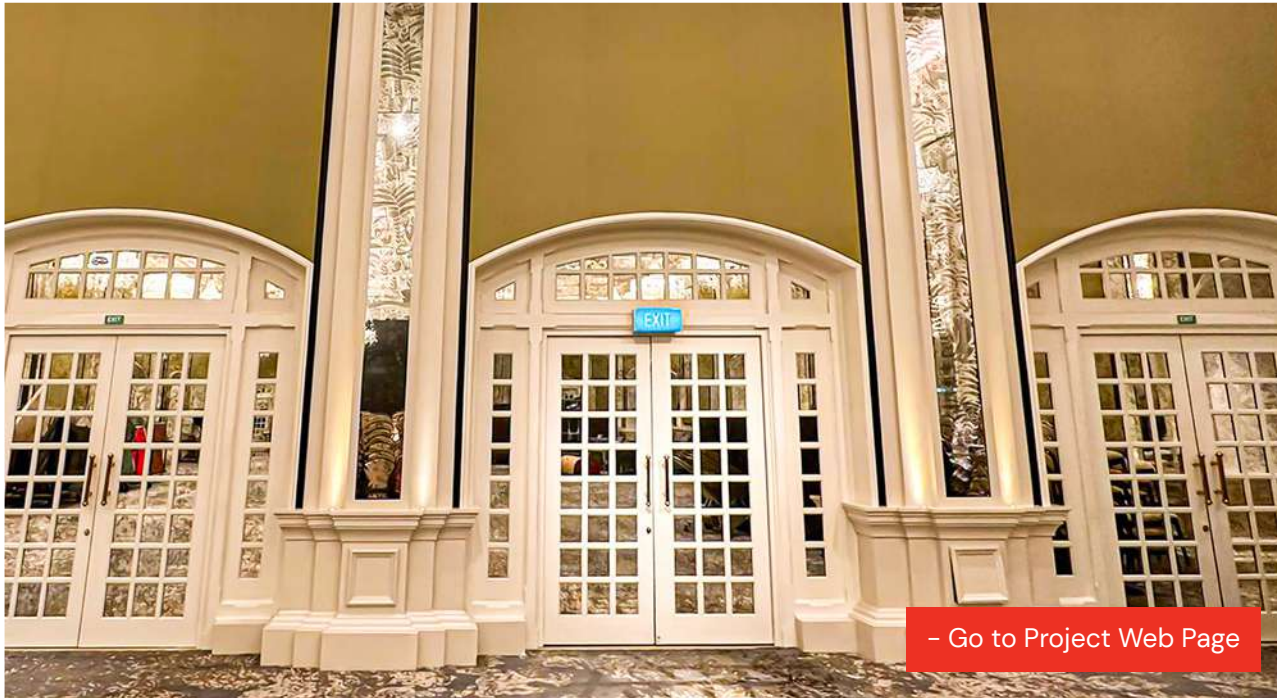

FEATURE WALL

MAIN BALLROOM, RAFFLES HOTEL

📍 Singapore | 2023

Raffles Singapore has gained a mark of incomparable elegance in the Hospitality industry in Singapore and the region – not only because of its graceful service but also because of its striking architecture. We had the privilege to be part of some of its great interiors in their Main Ballroom. We created for them egломise glass panels as feature walls and antique mirror for their doors and enclosures.

Fabrication and Installation
Synergraphic

Design Execution
Synergraphic Artists
and Artisans

Glass Processes
Eglomise