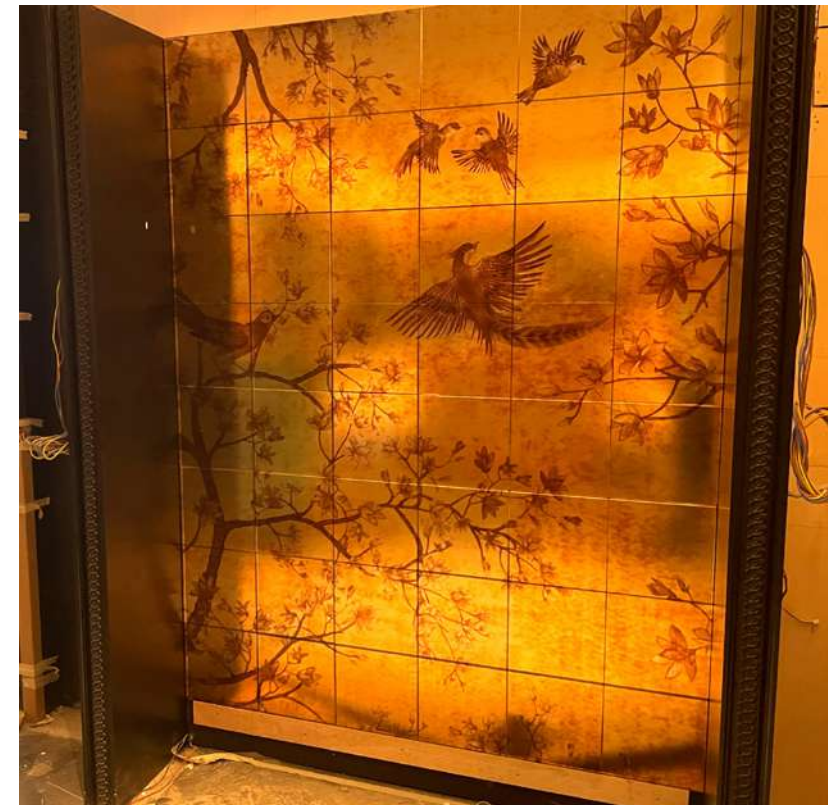

# PULLMAN RESORT

Maldives | 2020

Fabrication and Installation  
Synergraphic

Artist  
Synergraphic Artists  
and Artisans

[- Go to Project Web Page](#)

WATER FEATURE

## LIVIA CONDOMINIUM

📍 Singapore | 2011

Fabrication and Installation  
Synergraphic

Artist  
Synergraphic Artists and Artisans

Specific Materials  
Customized

Glass Processes  
Laminated, Stained Glass

[- Go to Project Web Page](#)