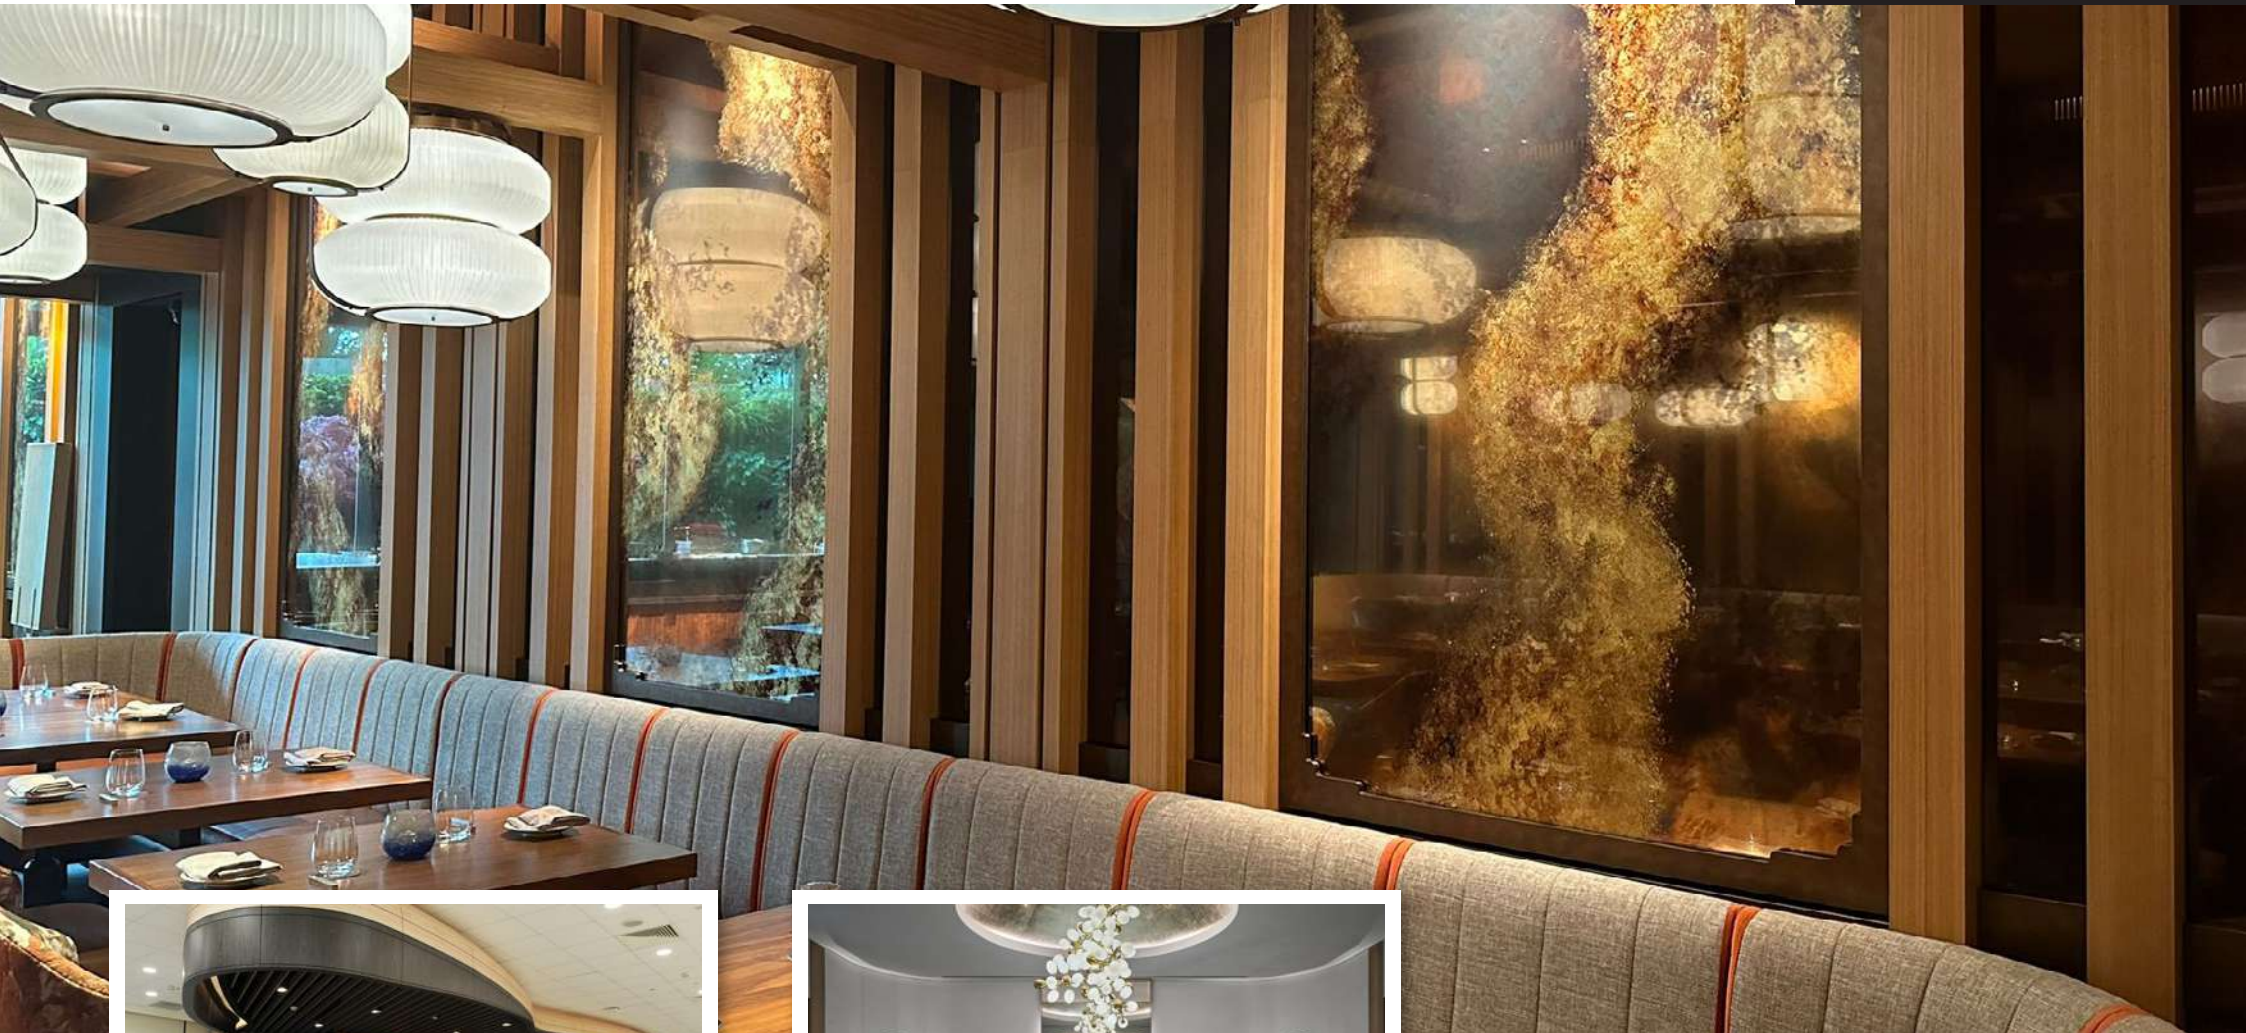

SYNERGRAPHIC DESIGN PORTFOLIO BROCHURE

COMMERCIAL

Projects categorized into industry sectors