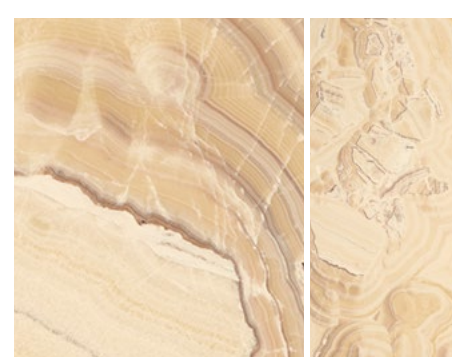

AQUIFER

BILLOW

CANYON

CRUST

CRYSTALLIZE

CURRENT

DRIFT

FROTH

MAGMA

MANTLE

MEANDER

MELD

MOLTEN

PASSAGE

PULSE

RESERVOIR

RHYTHM

RIPPLE

RIVERBED

RUMBLE

STREAM

STRIA

SURGE

SWELL

WEDGE

FEATURES

- Suitable for interior and exterior applications
- Great substitute for real stone, especially for applications that require lightweight properties (e.g. skylights) and backlit applications (e.g. bar counters, feature walls)
- Enjoy the full length of stone or zoom into your preferred section to customize designs, sizes and layouts that fit your application perfectly
- Extremely deep, vibrant colors
- Sharp lines
- High photo-quality prints
- Easy to clean and maintain
- Water, stain and scratch-resistant
- Durable, tested for no color fading