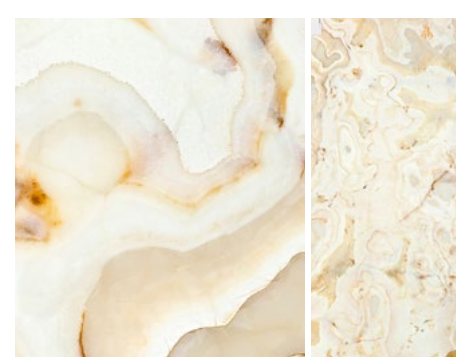

AQUIFER

BILLOW

CANYON

CRUST

CRYSTALLIZE

CURRENT

DRIFT

FROTH

MAGMA

MANTLE

MEANDER

MELD

MOLTEN

PASSAGE

PULSE

RESERVOIR

RHYTHM

RIPPLE

RIVERBED

RUMBLE

STREAM

STRIA

SURGE

SWELL

WEDGE

FEATURES

- Suitable for interior and exterior applications
- Great substitute for real stone, especially for applications that require lightweight properties (e.g. skylights) and backlit applications (e.g. bar counters, feature walls)
- Enjoy the full length of stone or zoom into your preferred section to customize designs, sizes and layouts that fit your application perfectly
- Extremely deep, vibrant colors
- Sharp lines
- High photo-quality prints
- Easy to clean and maintain
- Water, stain and scratch-resistant
- Durable, tested for no color fading