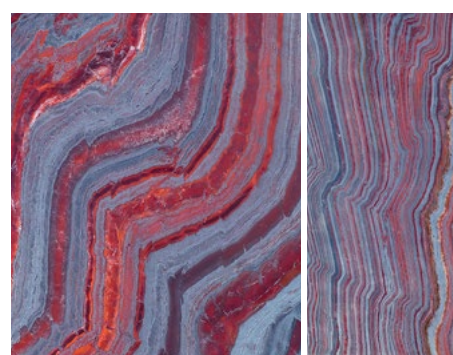

AQUIFER

BILLOW

CANYON

CRUST

CRYSTALLIZE

CURRENT

DRIFT

FROTH

MAGMA

MANTLE

MEANDER

MELD

MOLTEN

PASSAGE

PULSE

RESERVOIR

RHYTHM

RIPPLE

RIVERBED

RUMBLE

STREAM

STRIA

SURGE

SWELL

WEDGE

FEATURES

- Suitable for interior and exterior applications
- Great substitute for real stone, especially for applications that require lightweight properties (e.g. skylights) and backlit applications (e.g. bar counters, feature walls)
- Enjoy the full length of stone or zoom into your preferred section to customize designs, sizes and layouts that fit your application perfectly
- Extremely deep, vibrant colors
- Sharp lines
- High photo-quality prints
- Easy to clean and maintain
- Water, stain and scratch-resistant
- Durable, tested for no color fading