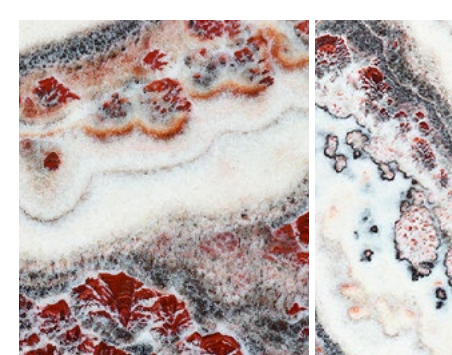

EARTH TALES VOL. I

COLLECTIONS

FINEST SELECTION OF RARE STONES IN GLASS

This series is brought to you by passionate photographers who have journeyed to uncover mined gems and stones, and upon careful curating, polished and photographed each one in extremely high-resolution in order to preserve and perpetuate its beauty for all.

THERMAL

FEATURES

- Suitable for interior and exterior applications
- Great substitute for real stone, especially for applications that require lightweight properties (e.g. skylights) and backlit applications (e.g. bar counters, feature walls)
- Enjoy the full length of stone or zoom into your preferred section to customize designs, sizes and layouts that fit your application perfectly
- Extremely deep, vibrant colors
- Sharp lines
- High photo-quality prints
- Easy to clean and maintain
- Water, stain and scratch-resistant
- Durable, tested for no color fading

TECHNICAL INFORMATION

- High Resolution Graphic Interlayer laminated between two pieces of glass
- Maximum size: 1570 mm x Length: Larger custom sizes to enquire
- Thickness: Min. 5+5mm
- Material: Tempered/Non-tempered, Clear/low-iron glass

Configurations:

- Two-sided view for doors and partitions: Transparent, Translucent
- One-sided view for backlit: Translucent
- One-sided view for cladding on wall: Opaque/ Reflective (Mirror-back)