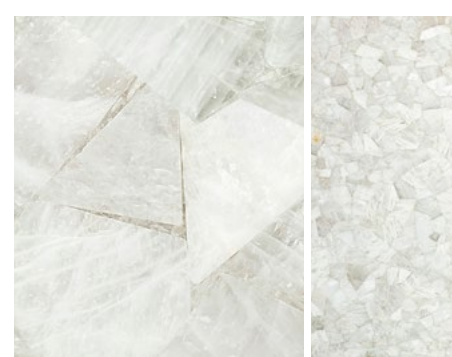

AQUIFER

BILLOW

CANYON

CRUST

CRYSTALLIZE

CURRENT

DRIFT

FROTH

MAGMA

MANTLE

MEANDER

MELD

MOLTEN

PASSAGE

PULSE

RESERVOIR

RHYTHM

RIPPLE

RIVERBED

RUMBLE

STREAM

STRIA

SURGE

SWELL

WEDGE

FEATURES

- Suitable for interior and exterior applications
- Great substitute for real stone, especially for applications that require lightweight properties (e.g. skylights) and backlit applications (e.g. bar counters, feature walls)
- Enjoy the full length of stone or zoom into your preferred section to customize designs, sizes and layouts that fit your application perfectly
- Extremely deep, vibrant colors
- Sharp lines
- High photo-quality prints
- Easy to clean and maintain
- Water, stain and scratch-resistant
- Durable, tested for no color fading