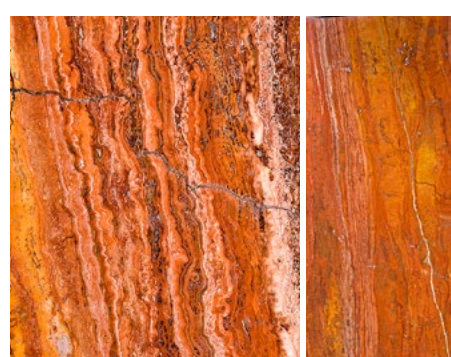

EARTH TALES VOL. I

COLLECTIONS

FINEST SELECTION OF RARE STONES IN GLASS

This series is brought to you by passionate photographers who have journeyed to uncover mined gems and stones, and upon careful curating, polished and photographed each one in extremely high-resolution in order to preserve and perpetuate its beauty for all.

AQUIFER

BILLOW

CANYON

CRUST

CRYSTALLIZE

CURRENT

DRIFT

FROTH

RHYTHM

RIPPLE

RIVERBED

RUMBLE

STREAM

STRIA

SURGE

SWELL

WEDGE

FEATURES

- Suitable for interior and exterior applications
- Great substitute for real stone, especially for applications that require lightweight properties (e.g. skylights) and backlit applications (e.g. bar counters, feature walls)
- Enjoy the full length of stone or zoom into your preferred section to customize designs, sizes and layouts that fit your application perfectly
- Extremely deep, vibrant colors
- Sharp lines
- High photo-quality prints
- Easy to clean and maintain
- Water, stain and scratch-resistant
- Durable, tested for no color fading