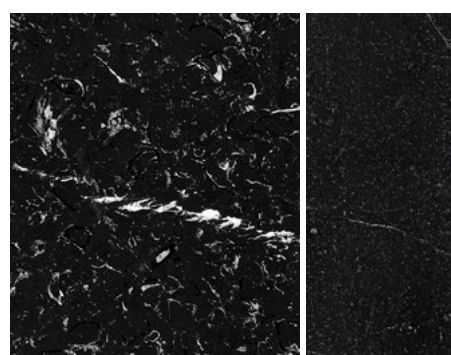

AQUIFER

BILLOW

CANYON

CRUST

CRYSTALLIZE

CURRENT

DRIFT

FROTH

MAGMA

MANTLE

MEANDER

MELD

MOLTEN

PASSAGE

PULSE

RESERVOIR

RHYTHM

RIPPLE

RIVERBED

RUMBLE

STREAM

STRIA

SURGE

SWELL

WEDGE

FEATURES

- Suitable for interior and exterior applications
- Great substitute for real stone, especially for applications that require lightweight properties (e.g. skylights) and backlit applications (e.g. bar counters, feature walls)
- Enjoy the full length of stone or zoom into your preferred section to customize designs, sizes and layouts that fit your application perfectly
- Extremely deep, vibrant colors
- Sharp lines
- High photo-quality prints
- Easy to clean and maintain
- Water, stain and scratch-resistant
- Durable, tested for no color fading