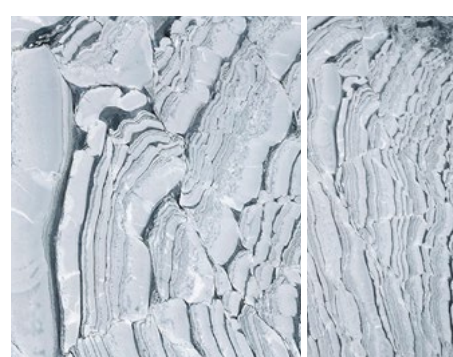

EARTH TALES VOL. I

COLLECTIONS

FINEST SELECTION OF RARE STONES IN GLASS

This series is brought to you by passionate photographers who have journeyed to uncover mined gems and stones, and upon careful curating, polished and photographed each one in extremely high-resolution in order to preserve and perpetuate its beauty for all.

AQUIFER

BILLOW

CANYON

CRUST

CRYSTALLIZE

CURRENT

DRIFT

FROTH

WEDGE

FEATURES

- Suitable for interior and exterior applications
- Great substitute for real stone, especially for applications that require lightweight properties (e.g. skylights) and backlit applications (e.g. bar counters, feature walls)
- Enjoy the full length of stone or zoom into your preferred section to customize designs, sizes and layouts that fit your application perfectly
- Extremely deep, vibrant colors
- Sharp lines
- High photo-quality prints
- Easy to clean and maintain
- Water, stain and scratch-resistant
- Durable, tested for no color fading