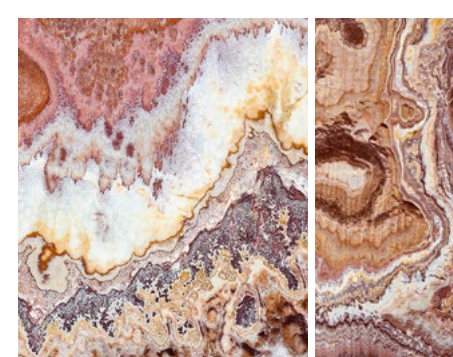

AQUIFER

BILLOW

CANYON

CRUST

CRYSTALLIZE

CURRENT

DRIFT

FROTH

MAGMA

MANTLE

MEANDER

MELD

MOLTEN

PASSAGE

PULSE

RESERVOIR

RHYTHM

RIPPLE

RIVERBED

RUMBLE

STREAM

STRIA

SURGE

SWELL

WEDGE

FEATURES

- Suitable for interior and exterior applications
- Great substitute for real stone, especially for applications that require lightweight properties (e.g. skylights) and backlit applications (e.g. bar counters, feature walls)
- Enjoy the full length of stone or zoom into your preferred section to customize designs, sizes and layouts that fit your application perfectly
- Extremely deep, vibrant colors
- Sharp lines
- High photo-quality prints
- Easy to clean and maintain
- Water, stain and scratch-resistant
- Durable, tested for no color fading