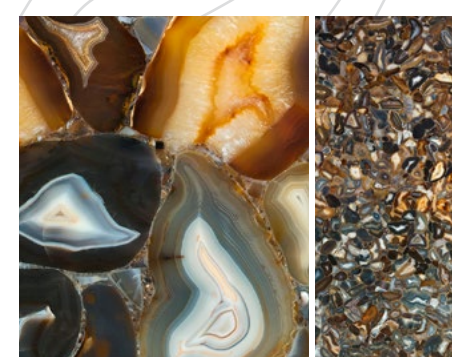

EARTH TALES VOL. I

COLLECTIONS

FINEST SELECTION OF RARE STONES IN GLASS

This series is brought to you by passionate photographers who have journeyed to uncover mined gems and stones, and upon careful curating, polished and photographed each one in extremely high-resolution in order to preserve and perpetuate its beauty for all.

AQUIFER

BILLOW

CANYON

CRUST

CRYSTALLIZE

CURRENT

DRIFT

FROTH

RHYTHM

RIPPLE

RIVERBED

RUMBLE

STREAM

STRIA

SURGE

SWELL

WEDGE

FEATURES

- Suitable for interior and exterior applications
- Great substitute for real stone, especially for applications that require lightweight properties (e.g. skylights) and backlit applications (e.g. bar counters, feature walls)
- Enjoy the full length of stone or zoom into your preferred section to customize designs, sizes and layouts that fit your application perfectly
- Extremely deep, vibrant colors
- Sharp lines
- High photo-quality prints
- Easy to clean and maintain
- Water, stain and scratch-resistant
- Durable, tested for no color fading