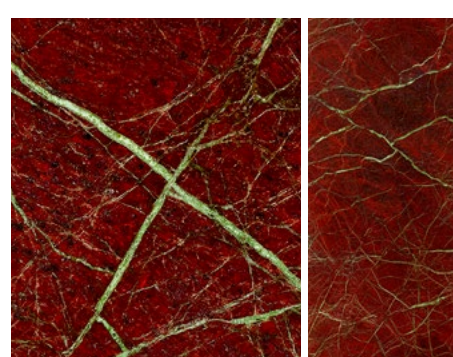

AQUIFER

BILLOW

CANYON

CRUST

CRYSTALLIZE

CURRENT

DRIFT

FROTH

RHYTHM

RIPPLE

RIVERBED

RUMBLE

STREAM

STRIA

SURGE

SWELL

WEDGE

FEATURES

- Suitable for interior and exterior applications
- Great substitute for real stone, especially for applications that require lightweight properties (e.g. skylights) and backlit applications (e.g. bar counters, feature walls)
- Enjoy the full length of stone or zoom into your preferred section to customize designs, sizes and layouts that fit your application perfectly
- Extremely deep, vibrant colors
- Sharp lines
- High photo-quality prints
- Easy to clean and maintain
- Water, stain and scratch-resistant
- Durable, tested for no color fading