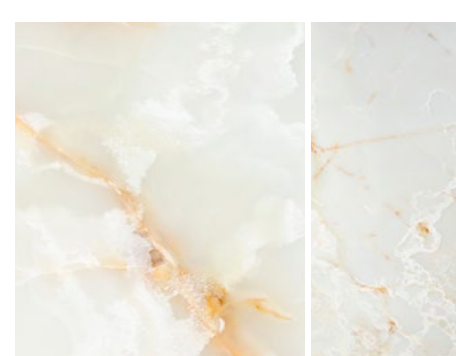

EARTH TALES VOL. I

COLLECTIONS

FINEST SELECTION OF RARE STONES IN GLASS

This series is brought to you by passionate photographers who have journeyed to uncover mined gems and stones, and upon careful curating, polished and photographed each one in extremely high-resolution in order to preserve and perpetuate its beauty for all.

TIDE

FEATURES

- Suitable for interior and exterior applications
- Great substitute for real stone, especially for applications that require lightweight properties (e.g. skylights) and backlit applications (e.g. bar counters, feature walls)
- Enjoy the full length of stone or zoom into your preferred section to customize designs, sizes and layouts that fit your application perfectly
- Extremely deep, vibrant colors
- Sharp lines
- High photo-quality prints
- Easy to clean and maintain
- Water, stain and scratch-resistant
- Durable, tested for no color fading

TECHNICAL INFORMATION

- High Resolution Graphic Interlayer laminated between two pieces of glass
- Maximum size: 1570 mm x Length: Larger custom sizes to enquire
- Thickness: Min. 5+5mm
- Material: Tempered/Non-tempered, Clear/low-iron glass

Configurations:

- Two-sided view for doors and partitions: Transparent, Translucent
- One-sided view for backlit: Translucent
- One-sided view for cladding on wall: Opaque/ Reflective (Mirror-back)