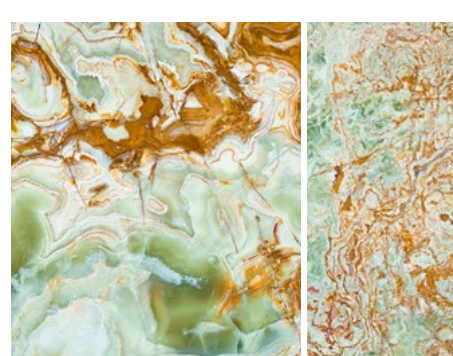

EARTH TALES VOL. I

COLLECTIONS

FINEST SELECTION OF RARE STONES IN GLASS

This series is brought to you by passionate photographers who have journeyed to uncover mined gems and stones, and upon careful curating, polished and photographed each one in extremely high-resolution in order to preserve and perpetuate its beauty for all.

VALLEY

FEATURES

- Suitable for interior and exterior applications
- Great substitute for real stone, especially for applications that require lightweight properties (e.g. skylights) and backlit applications (e.g. bar counters, feature walls)
- Enjoy the full length of stone or zoom into your preferred section to customize designs, sizes and layouts that fit your application perfectly
- Extremely deep, vibrant colors
- Sharp lines
- High photo-quality prints
- Easy to clean and maintain
- Water, stain and scratch-resistant
- Durable, tested for no color fading

TECHNICAL INFORMATION

- High Resolution Graphic Interlayer laminated between two pieces of glass
- Maximum size: 1570 mm x Length: Larger custom sizes to enquire
- Thickness: Min. 5+5mm
- Material: Tempered/Non-tempered, Clear/low-iron glass

Configurations:

- Two-sided view for doors and partitions: Transparent, Translucent
- One-sided view for backlit: Translucent
- One-sided view for cladding on wall: Opaque/ Reflective (Mirror-back)