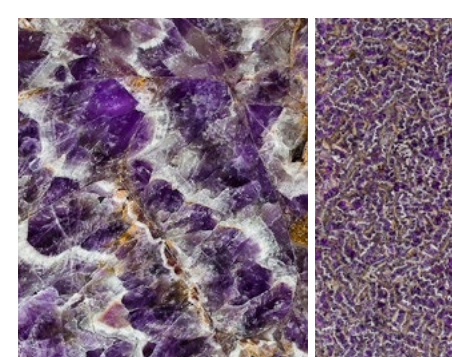

AQUIFER

BILLOW

CANYON

CRUST

CRYSTALLIZE

CURRENT

DRIFT

FROTH

MAGMA

MANTLE

MEANDER

MELD

MOLTEN

PASSAGE

PULSE

RESERVOIR

RHYTHM

RIPPLE

RIVERBED

RUMBLE

STREAM

STRIA

SURGE

SWELL

WEDGE

FEATURES

- Suitable for interior and exterior applications
- Great substitute for real stone, especially for applications that require lightweight properties (e.g. skylights) and backlit applications (e.g. bar counters, feature walls)
- Enjoy the full length of stone or zoom into your preferred section to customize designs, sizes and layouts that fit your application perfectly
- Extremely deep, vibrant colors
- Sharp lines
- High photo-quality prints
- Easy to clean and maintain
- Water, stain and scratch-resistant
- Durable, tested for no color fading