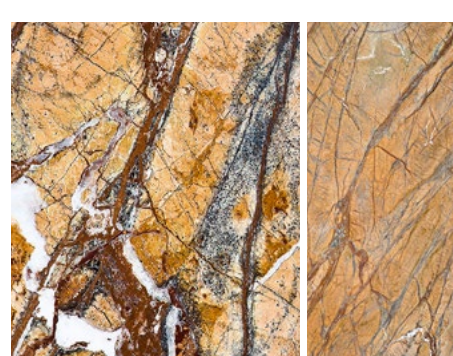

AQUIFER

BILLOW

CANYON

CRUST

CRYSTALLIZE

CURRENT

DRIFT

FROTH

RHYTHM

RIPPLE

RIVERBED

RUMBLE

STREAM

STRIA

SURGE

SWELL

SWING

TEMPEST

TEMPO

THERMAL

TIDE

TRAVERSE

TREK

VALLEY

WEDGE

FEATURES

- Suitable for interior and exterior applications
- Great substitute for real stone, especially for applications that require lightweight properties (e.g. skylights) and backlit applications (e.g. bar counters, feature walls)
- Enjoy the full length of stone or zoom into your preferred section to customize designs, sizes and layouts that fit your application perfectly
- Extremely deep, vibrant colors
- Sharp lines
- High photo-quality prints
- Easy to clean and maintain
- Water, stain and scratch-resistant
- Durable, tested for no color fading