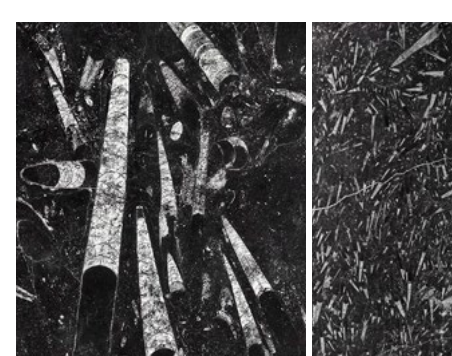

RHYTHM

RIPPLE

RIVERBED

RUMBLE

STREAM

STRIA

SURGE

SWELL

SWING

TEMPEST

TEMPO

THERMAL

TIDE

TRAVERSE

TREK

VALLEY

WEDGE

FEATURES

- Suitable for interior and exterior applications
- Great substitute for real stone, especially for applications that require lightweight properties (e.g. skylights) and backlit applications (e.g. bar counters, feature walls)
- Enjoy the full length of stone or zoom into your preferred section to customize designs, sizes and layouts that fit your application perfectly
- Extremely deep, vibrant colors
- Sharp lines
- High photo-quality prints
- Easy to clean and maintain
- Water, stain and scratch-resistant
- Durable, tested for no color fading