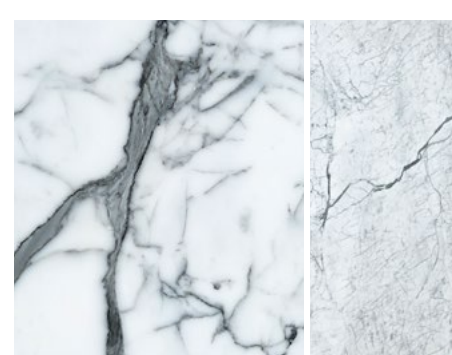

EARTH TALES VOL. I

COLLECTIONS

FINEST SELECTION OF RARE STONES IN GLASS

This series is brought to you by passionate photographers who have journeyed to uncover mined gems and stones, and upon careful curating, polished and photographed each one in extremely high-resolution in order to preserve and perpetuate its beauty for all.

TEMPEST

FEATURES

- Suitable for interior and exterior applications
- Great substitute for real stone, especially for applications that require lightweight properties (e.g. skylights) and backlit applications (e.g. bar counters, feature walls)
- Enjoy the full length of stone or zoom into your preferred section to customize designs, sizes and layouts that fit your application perfectly
- Extremely deep, vibrant colors
- Sharp lines
- High photo-quality prints
- Easy to clean and maintain
- Water, stain and scratch-resistant
- Durable, tested for no color fading

TECHNICAL INFORMATION

- High Resolution Graphic Interlayer laminated between two pieces of glass
- Maximum size: 1570 mm x Length: Larger custom sizes to enquire
- Thickness: Min. 5+5mm
- Material: Tempered/Non-tempered, Clear/low-iron glass

Configurations:

- Two-sided view for doors and partitions: Transparent, Translucent
- One-sided view for backlit: Translucent
- One-sided view for cladding on wall: Opaque/ Reflective (Mirror-back)