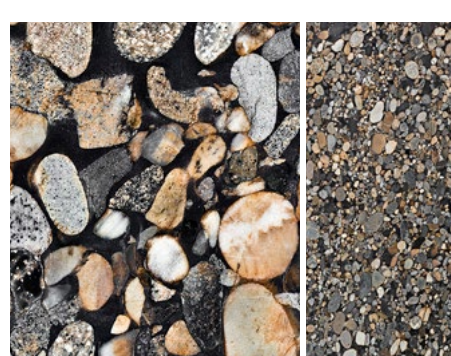

AQUIFER

BILLOW

CANYON

CRUST

CRYSTALLIZE

CURRENT

DRIFT

FROTH

RHYTHM

RIPPLE

RIVERBED

RUMBLE

STREAM

STRIA

SURGE

SWELL

SWING

TEMPEST

TEMPO

THERMAL

TIDE

TRAVERSE

TREK

VALLEY

WEDGE

FEATURES

- Suitable for interior and exterior applications
- Great substitute for real stone, especially for applications that require lightweight properties (e.g. skylights) and backlit applications (e.g. bar counters, feature walls)
- Enjoy the full length of stone or zoom into your preferred section to customize designs, sizes and layouts that fit your application perfectly
- Extremely deep, vibrant colors
- Sharp lines
- High photo-quality prints
- Easy to clean and maintain
- Water, stain and scratch-resistant
- Durable, tested for no color fading