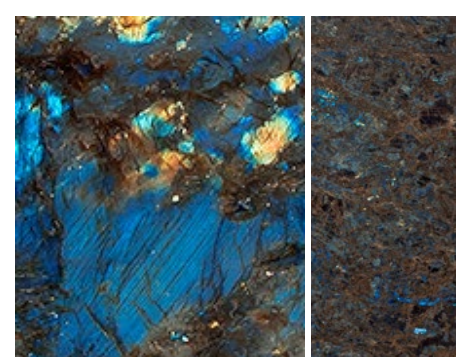

EARTH TALES VOL. I

COLLECTIONS

FINEST SELECTION OF RARE STONES IN GLASS

This series is brought to you by passionate photographers who have journeyed to uncover mined gems and stones, and upon careful curating, polished and photographed each one in extremely high-resolution in order to preserve and perpetuate its beauty for all.

AQUIFER

BILLOW

CANYON

CRUST

CRYSTALLIZE

CURRENT

DRIFT

FROTH

RHYTHM

RIPPLE

RIVERBED

RUMBLE

STREAM

STRIA

SURGE

SWELL

WEDGE

FEATURES

- Suitable for interior and exterior applications
- Great substitute for real stone, especially for applications that require lightweight properties (e.g. skylights) and backlit applications (e.g. bar counters, feature walls)
- Enjoy the full length of stone or zoom into your preferred section to customize designs, sizes and layouts that fit your application perfectly
- Extremely deep, vibrant colors
- Sharp lines
- High photo-quality prints
- Easy to clean and maintain
- Water, stain and scratch-resistant
- Durable, tested for no color fading