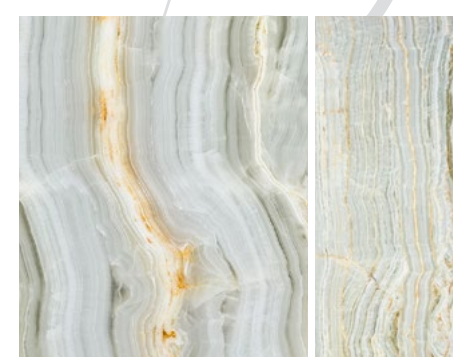

AQUIFER

BILLOW

CANYON

CRUST

CRYSTALLIZE

CURRENT

DRIFT

FROTH

MAGMA

MANTLE

MEANDER

MELD

MOLTEN

PASSAGE

PULSE

RESERVOIR

RHYTHM

RIPPLE

RIVERBED

RUMBLE

STREAM

STRIA

SURGE

SWELL

WEDGE

FEATURES

- Suitable for interior and exterior applications
- Great substitute for real stone, especially for applications that require lightweight properties (e.g. skylights) and backlit applications (e.g. bar counters, feature walls)
- Enjoy the full length of stone or zoom into your preferred section to customize designs, sizes and layouts that fit your application perfectly
- Extremely deep, vibrant colors
- Sharp lines
- High photo-quality prints
- Easy to clean and maintain
- Water, stain and scratch-resistant
- Durable, tested for no color fading