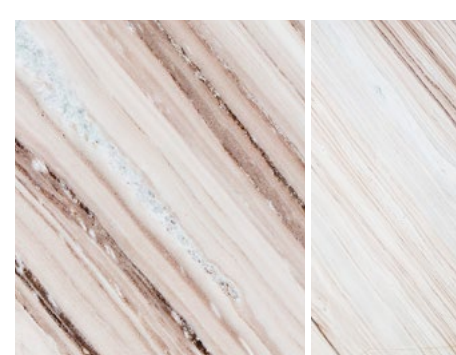

AQUIFER

BILLOW

CANYON

CRUST

CRYSTALLIZE

CURRENT

DRIFT

FROTH

RHYTHM

RIPPLE

RIVERBED

RUMBLE

STREAM

STRIA

SURGE

SWELL

WEDGE

FEATURES

- Suitable for interior and exterior applications
- Great substitute for real stone, especially for applications that require lightweight properties (e.g. skylights) and backlit applications (e.g. bar counters, feature walls)
- Enjoy the full length of stone or zoom into your preferred section to customize designs, sizes and layouts that fit your application perfectly
- Extremely deep, vibrant colors
- Sharp lines
- High photo-quality prints
- Easy to clean and maintain
- Water, stain and scratch-resistant
- Durable, tested for no color fading