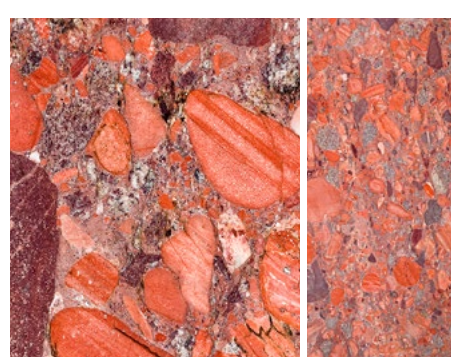

RHYTHM

MANTLE