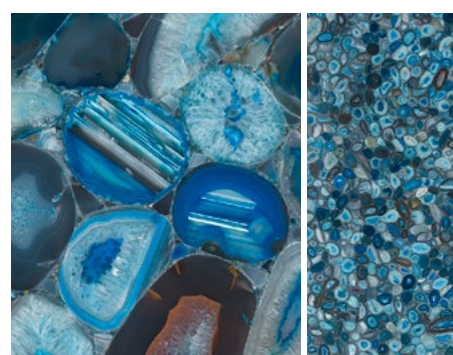

AQUIFER

BILLOW

CANYON

CRUST

CRYSTALLIZE

CURRENT

DRIFT

FROTH

MAGMA

MANTLE

MEANDER

MELD

MOLTEN

PASSAGE

PULSE

RESERVOIR

RHYTHM

RIPPLE

RIVERBED

RUMBLE

STREAM

STRIA

SURGE

SWELL

WEDGE

FEATURES

- Suitable for interior and exterior applications
- Great substitute for real stone, especially for applications that require lightweight properties (e.g. skylights) and backlit applications (e.g. bar counters, feature walls)
- Enjoy the full length of stone or zoom into your preferred section to customize designs, sizes and layouts that fit your application perfectly
- Extremely deep, vibrant colors
- Sharp lines
- High photo-quality prints
- Easy to clean and maintain
- Water, stain and scratch-resistant
- Durable, tested for no color fading