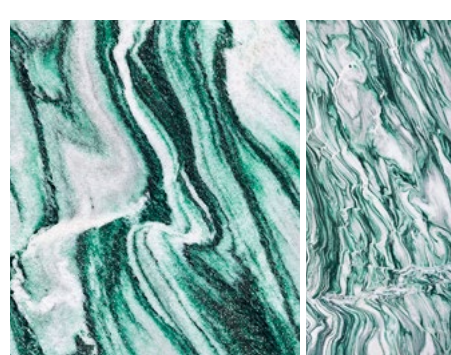

AQUIFER

BILLOW

CANYON

CRUST

CRYSTALLIZE

CURRENT

DRIFT

FROTH

RHYTHM

RIPPLE

RIVERBED

RUMBLE

STREAM

STRIA

SURGE

SWELL

WEDGE

FEATURES

- Suitable for interior and exterior applications
- Great substitute for real stone, especially for applications that require lightweight properties (e.g. skylights) and backlit applications (e.g. bar counters, feature walls)
- Enjoy the full length of stone or zoom into your preferred section to customize designs, sizes and layouts that fit your application perfectly
- Extremely deep, vibrant colors
- Sharp lines
- High photo-quality prints
- Easy to clean and maintain
- Water, stain and scratch-resistant
- Durable, tested for no color fading