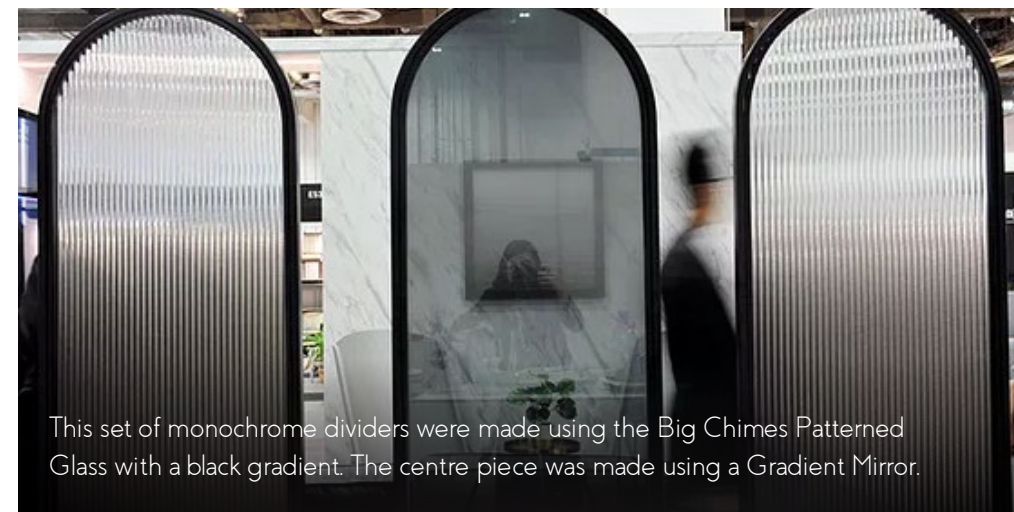

Recommended Finishes

This set of monochrome dividers were made using the Big Chimes Patterned Glass with a black gradient. The centre piece was made using a Gradient Mirror.