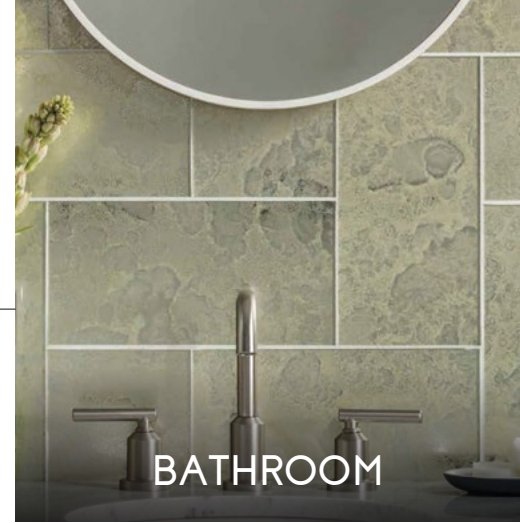

FEATURE WALLS

BACKSPASHES

LIGHTING

*Synergraphic*<sup>®</sup>  
the art of glass  
1986

BATHROOM

DIVIDERS

DOORS