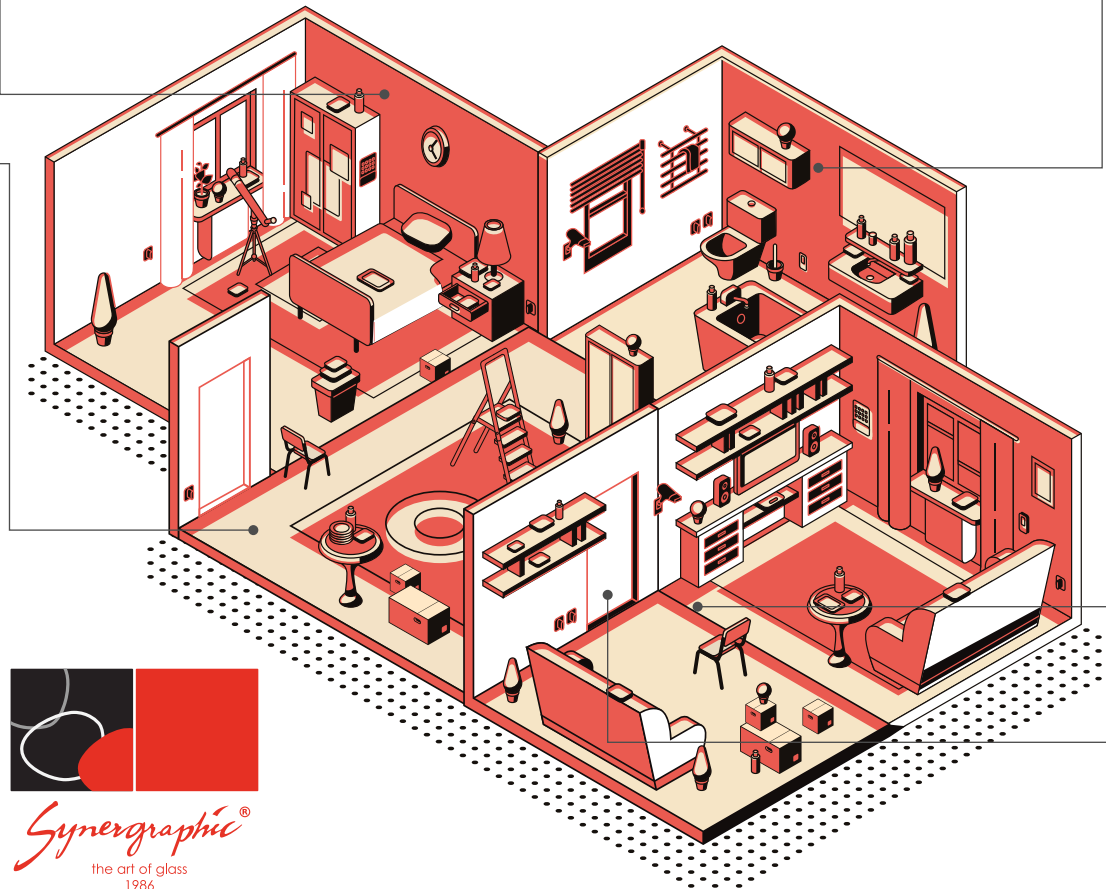

Synergraphic®
the art of glass
1986