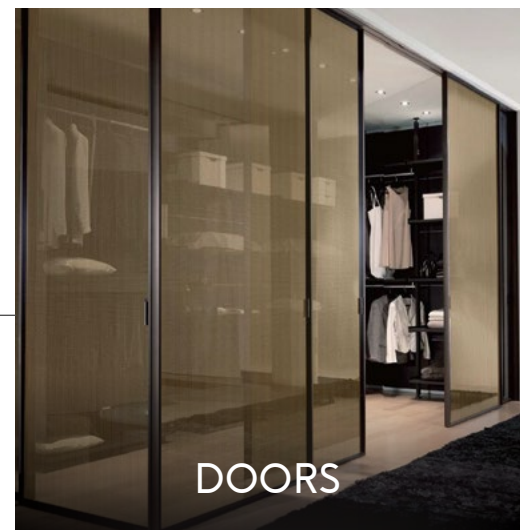

FEATURE WALLS

BACKSPASHES

LIGHTING

*Synergraphic*<sup>®</sup>  
the art of glass  
1986

BATHROOM

DIVIDERS

DOORS