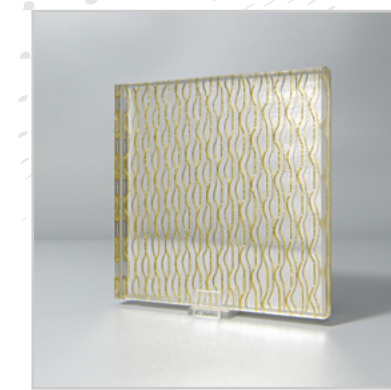

LamiArt

Collection

LamiArt refers to glass laminated with beautiful substrates such as Japanese rice paper, fabrics, and mesh. These substrates are sealed between two layers of glass to accentuate their textures and colors, creating a sense of depth and elegance that endures.

NOIR

WAVES

MERCURY

Technical Information

• Max Sheet Size: 1400 x 2800mm

• Min Thickness: 5 + 5 mm

SEAMS SERIES

Lavish in the plush silkiness of fabrics and textures on any surface you desire. Whether in clear glass or mirror backed, the Seams Series will easily transform your functional applications such as doors, partitions, wall features and more into beautiful decorative features.

CAMEL
(TRANSPARENT)

CAMEL
(MIRROR)

COPPER
(TRANSPARENT)

COPPER
(MIRROR)

GOLD
(TRANSPARENT)

GOLD
(MIRROR)

LIGHT
(TRANSPARENT)

LIGHT
(MIRROR)