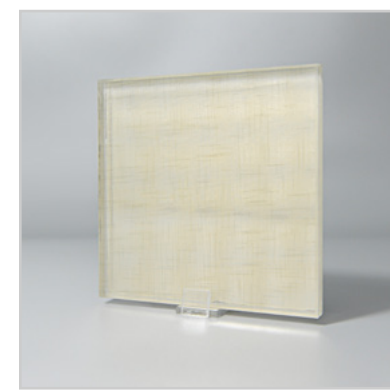

CAMEL
(MIRROR)