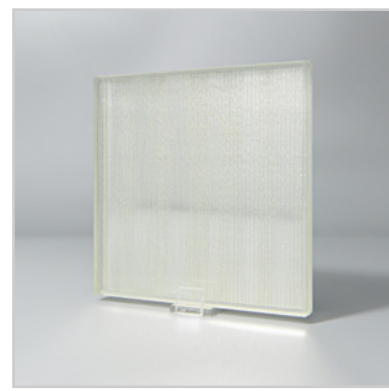

LamiArt

Collection

LamiArt refers to glass laminated with beautiful substrates such as Japanese rice paper, fabrics, and mesh. These substrates are sealed between two layers of glass to accentuate their textures and colors, creating a sense of depth and elegance that endures.

NOIR

WAVES

MERCURY

Technical Information

• Max Sheet Size: 1400 x 2800mm

• Min Thickness: 5 + 5 mm

SEAMS SERIES

Lavish in the plush silkiness of fabrics and textures on any surface you desire. Whether in clear glass or mirror backed, the Seams Series will easily transform your functional applications such as doors, partitions, wall features and more into beautiful decorative features.

CAMEL
(TRANSPARENT)

CAMEL
(MIRROR)

COPPER
(TRANSPARENT)

COPPER
(MIRROR)

GOLD
(TRANSPARENT)

GOLD
(MIRROR)

LIGHT
(TRANSPARENT)

LIGHT
(MIRROR)