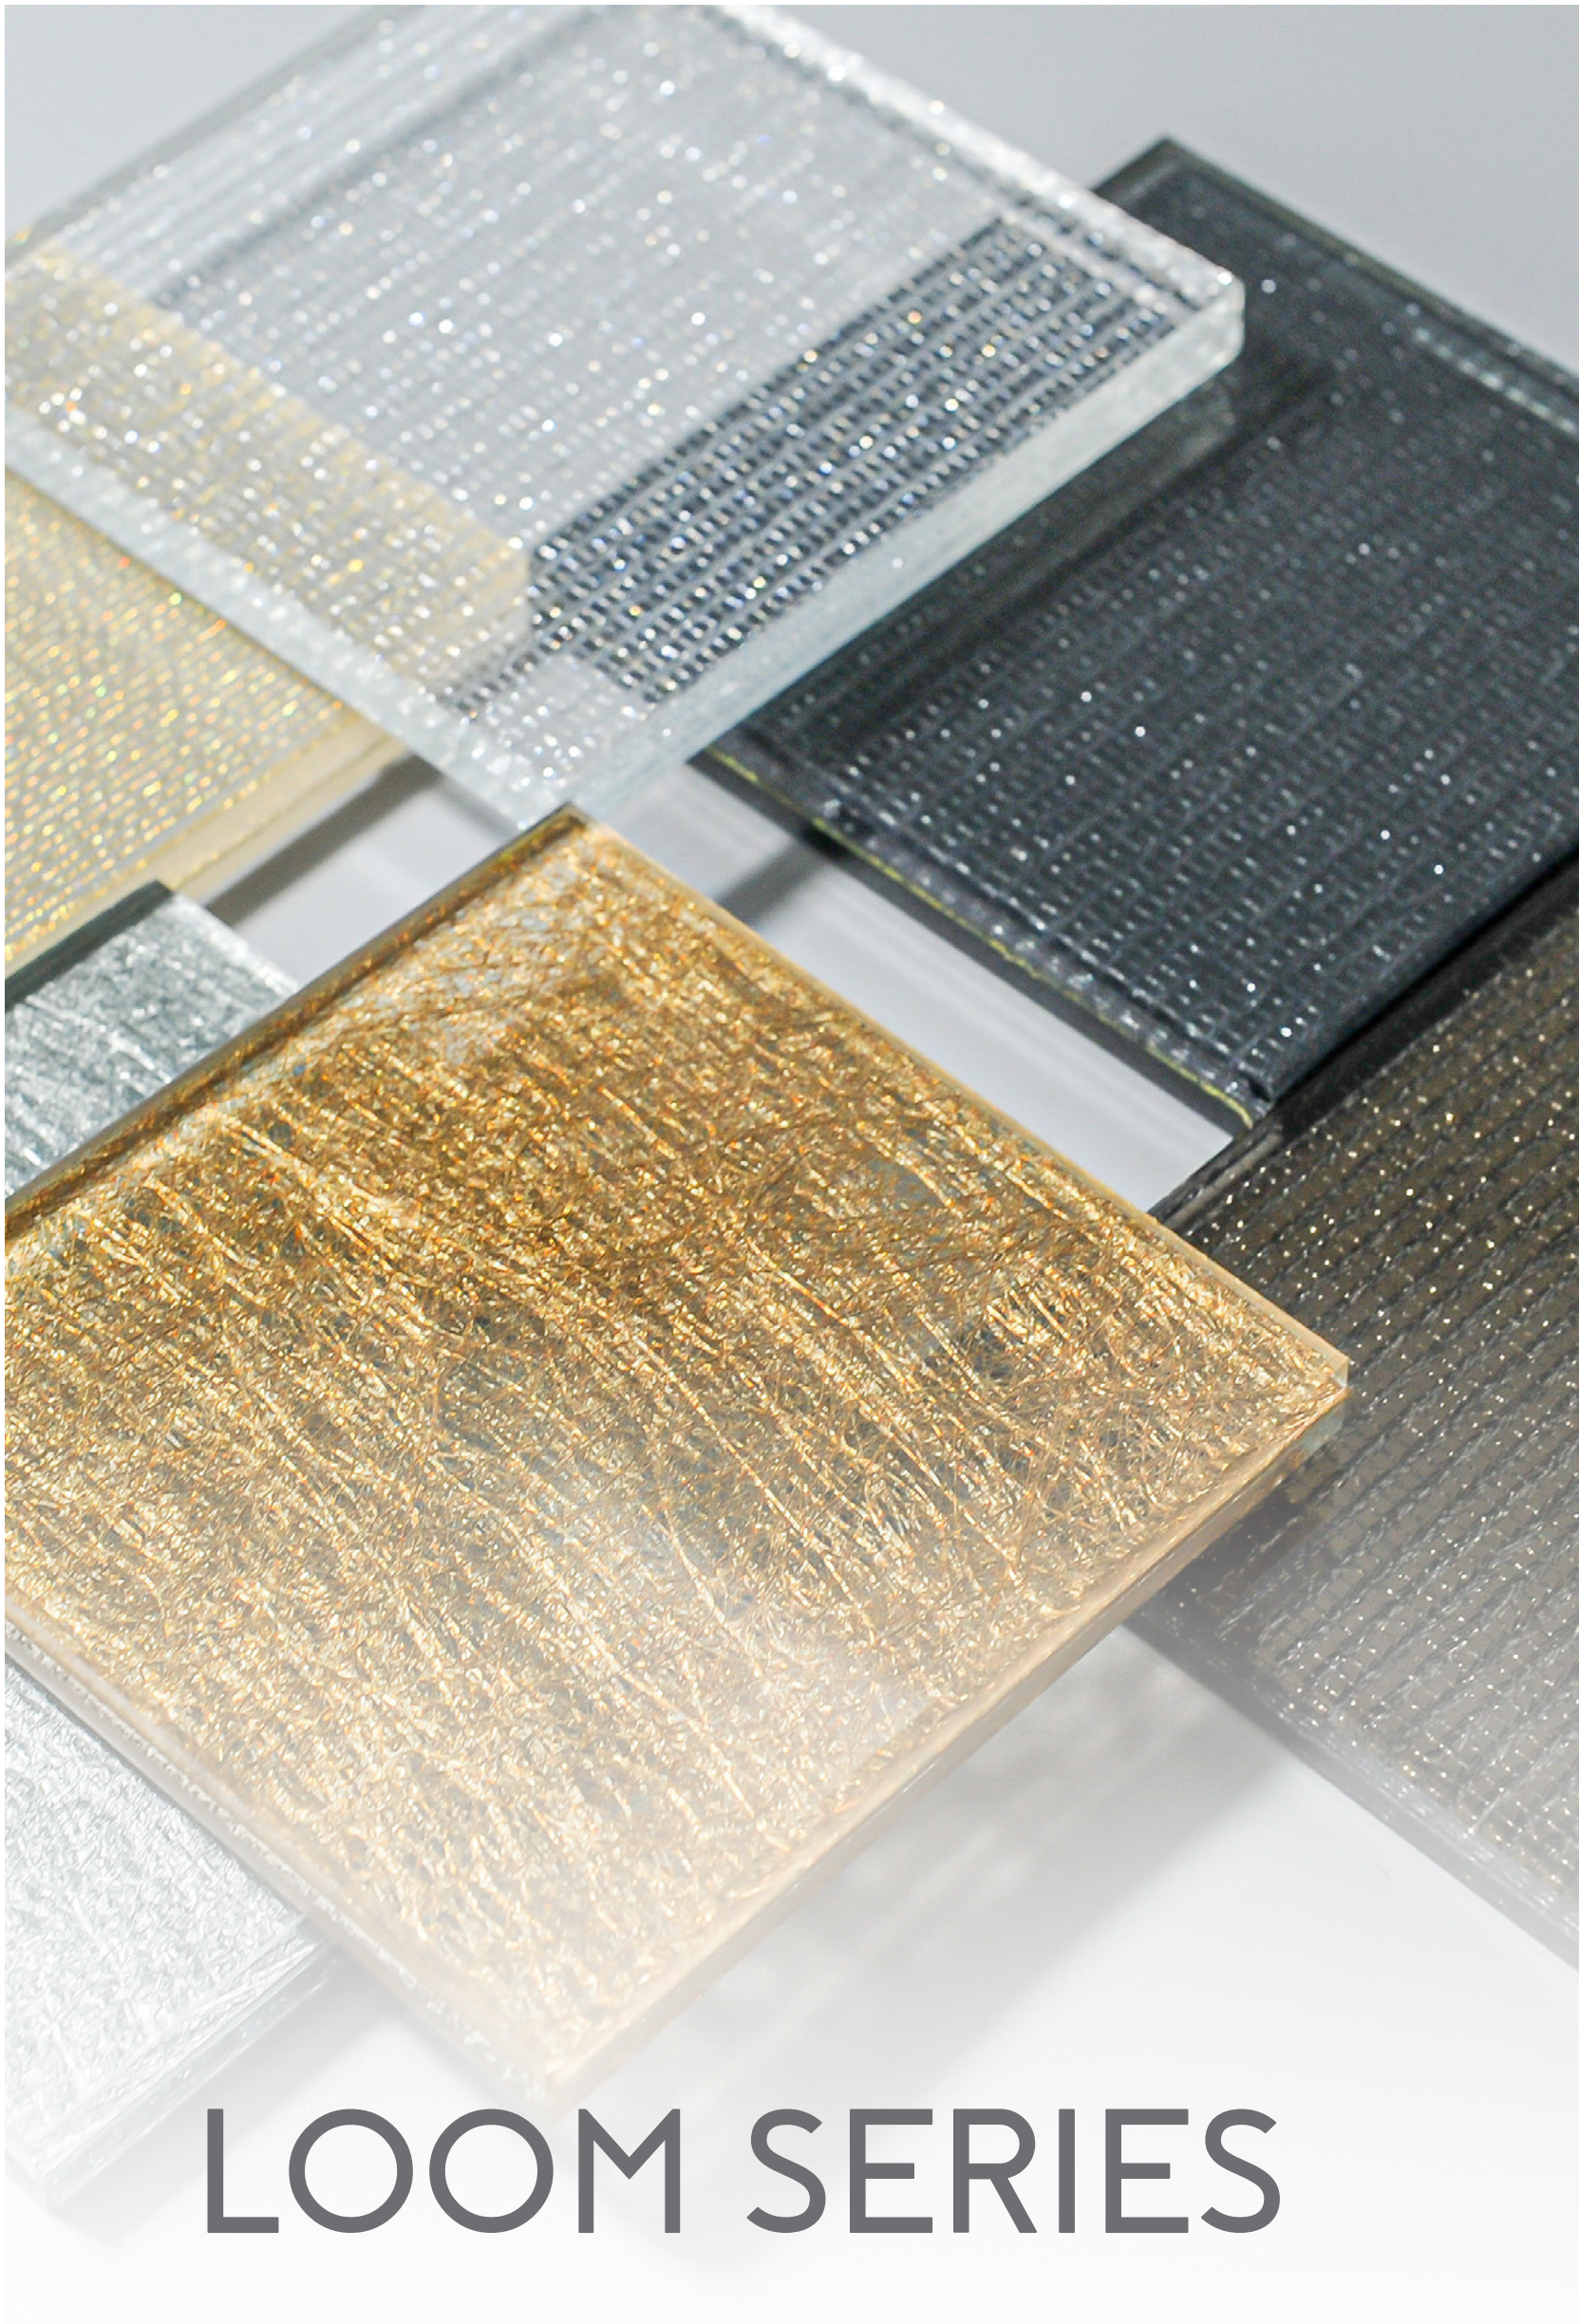

LOOM SERIES

Precious threads beautifully stitched and intertwined like royal tapestry.