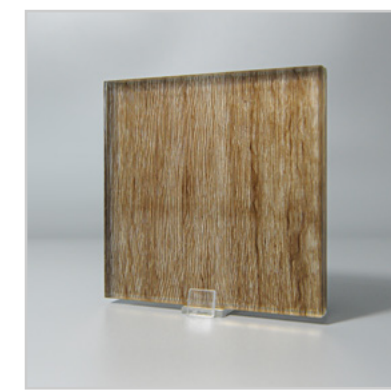

COPPER
(MIRROR)