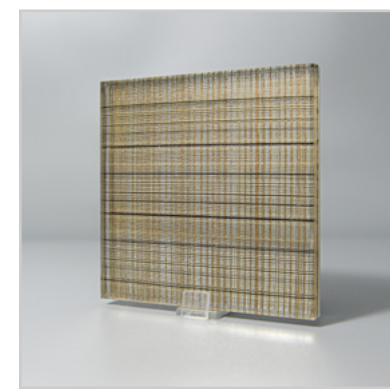

SEAMS DUSK
(MIRROR)