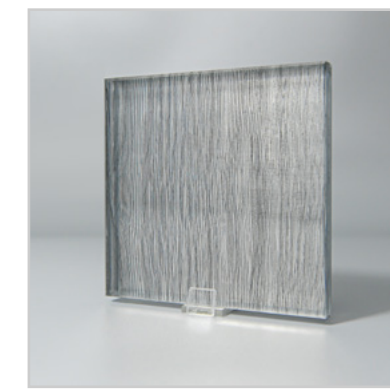

SHADOW
(MIRROR)