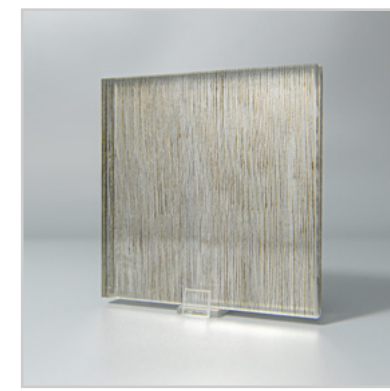

RAIN
(MIRROR)