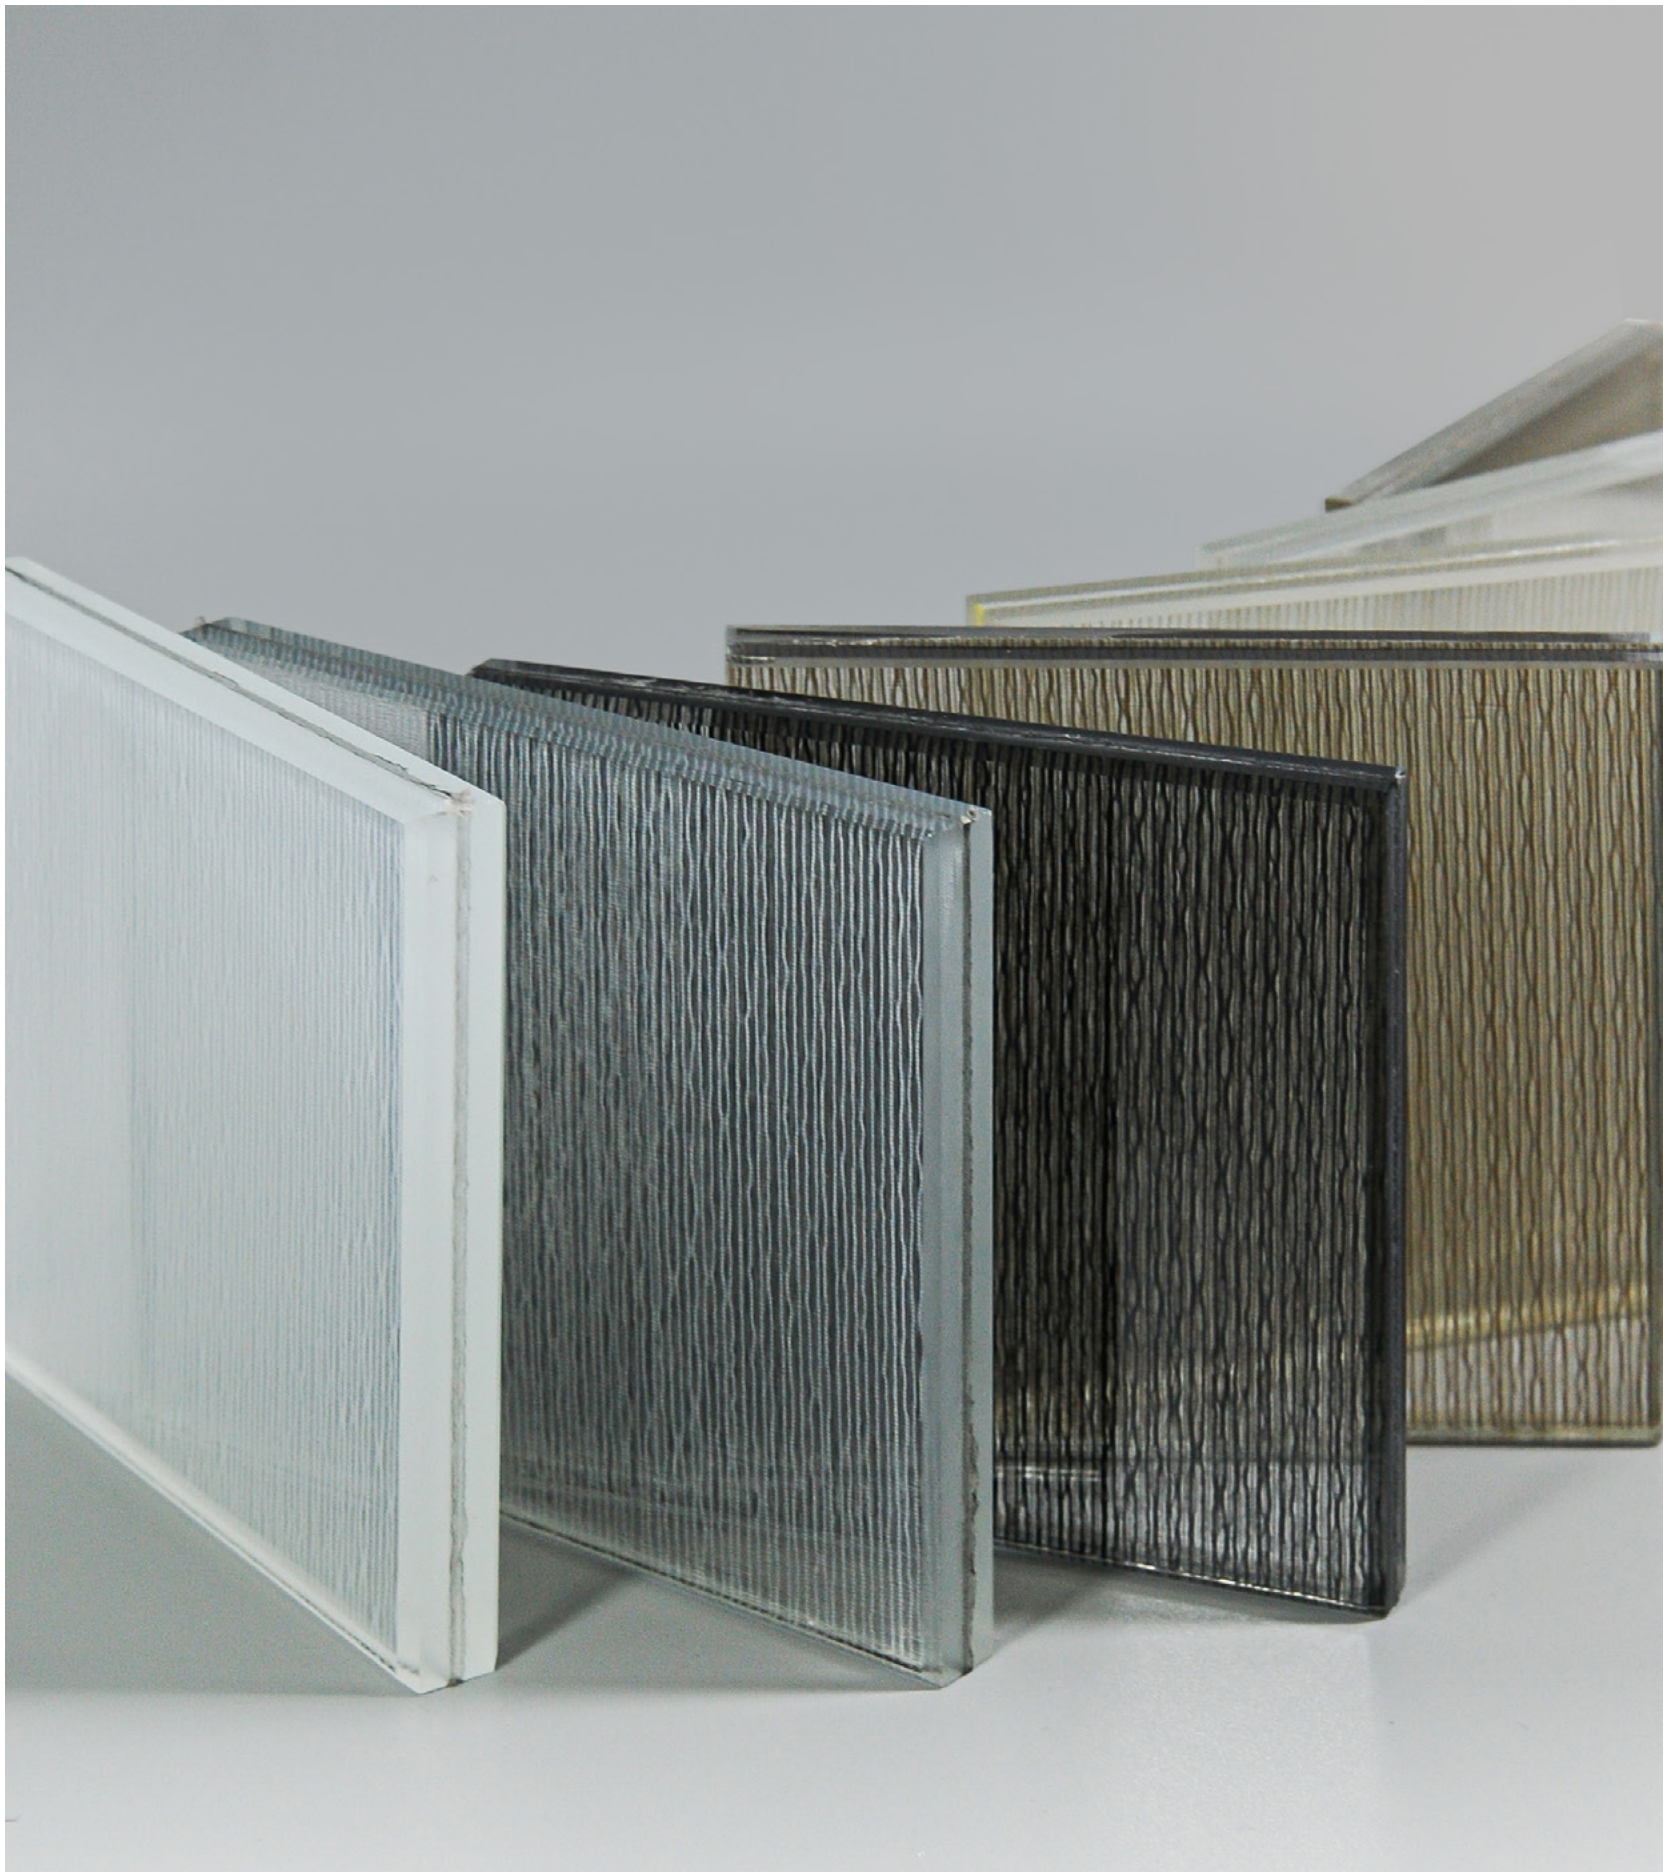

WEAVE SERIES

Illusion panels that softly transform the way the light falls for breathable space with a gentle sheen for privacy.