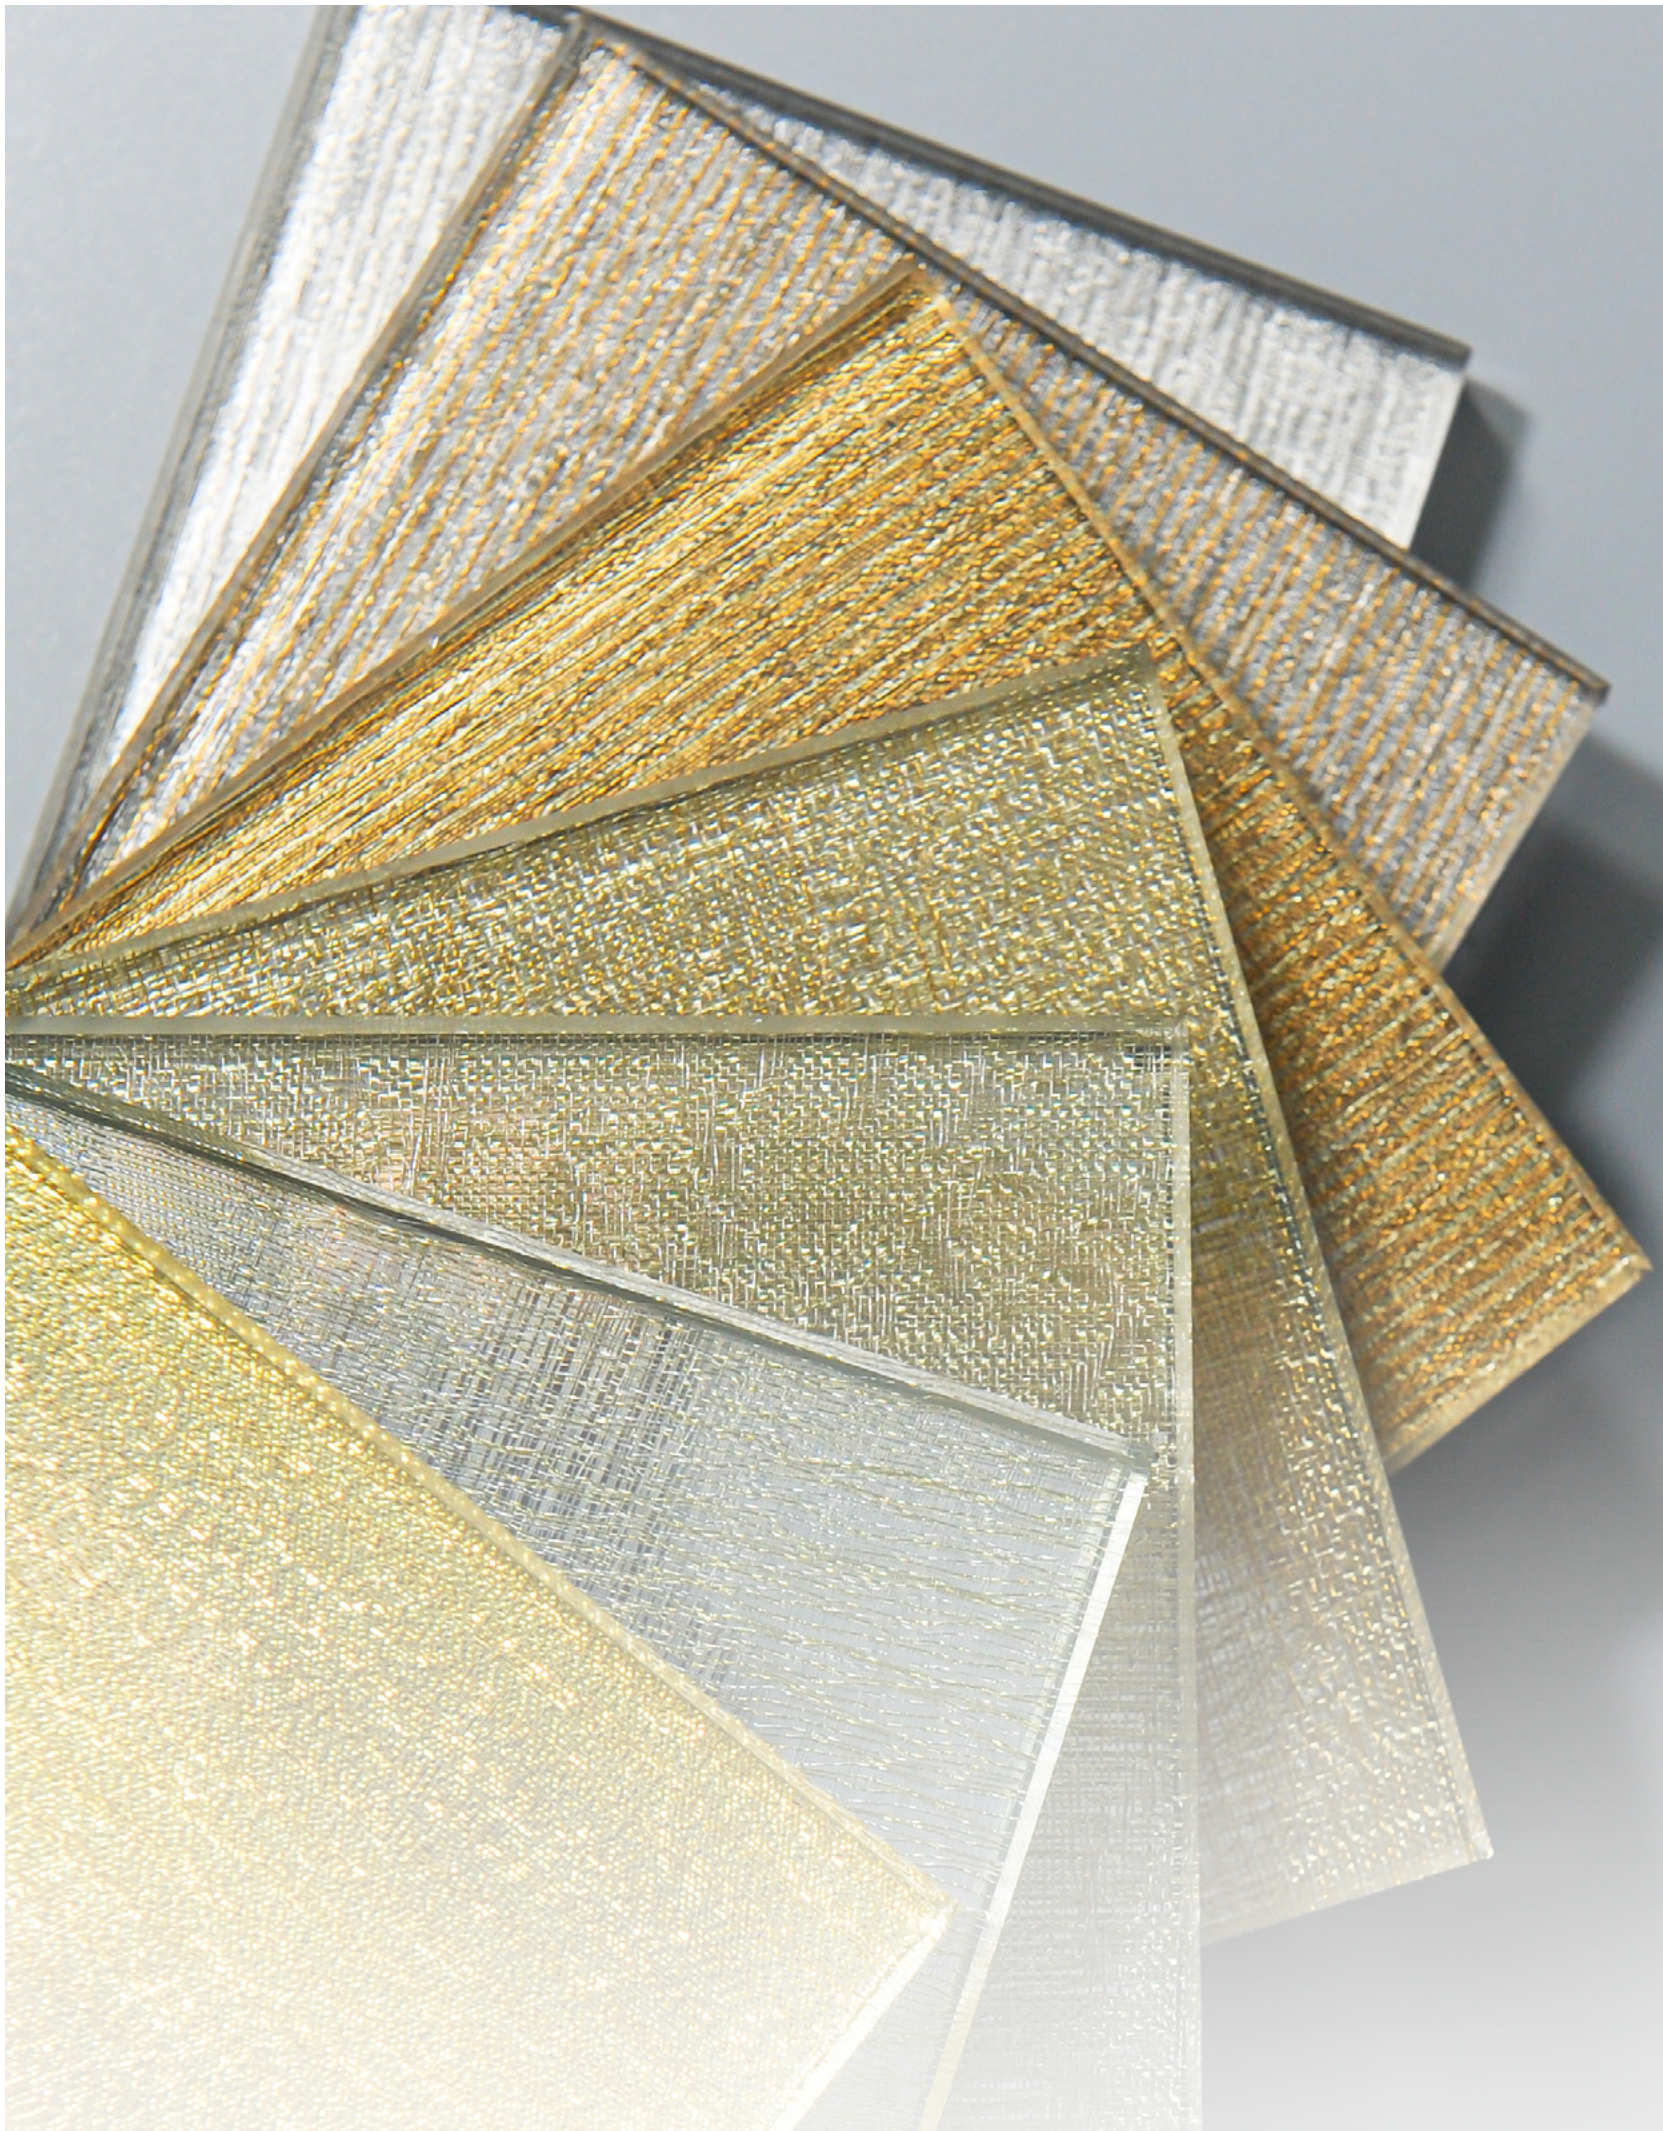

LamiArt

Collection

LamiArt refers to glass laminated with beautiful substrates such as Japanese rice paper, fabrics, and mesh. These substrates are sealed between two layers of glass to accentuate their textures and colors, creating a sense of depth and elegance that endures.

TRANSFORMING SPACES
WITH
GLASS & ART

ROYAL SERIES

The Royal Series offers designs that are absolutely elegant and majestic.

ROYAL ASH

ROYAL EARTH

ROYAL GOLD

ROYAL PEARL

ROYAL PURE

VINTAGE SILVER
(TRANSPARENT)

VINTAGE SILVER
(MIRROR)

WHITE
(TRANSPARENT)

WHITE
(MIRROR)

LINEN
(TRANSPARENT)

SEAMS DUSK
(TRANSPARENT)

SEAMS DUSK
(MIRROR)

WOOD (MIRROR)

WOOD
(TRANSPARENT)

Technical Information

- Max Sheet Size: 1600 x 2800mm
- Min Thickness: 5 + 5mm

LOOM SERIES

Precious threads beautifully stitched and intertwined like royal tapestry.

TINSEL GOLD

TINSEL SILVER