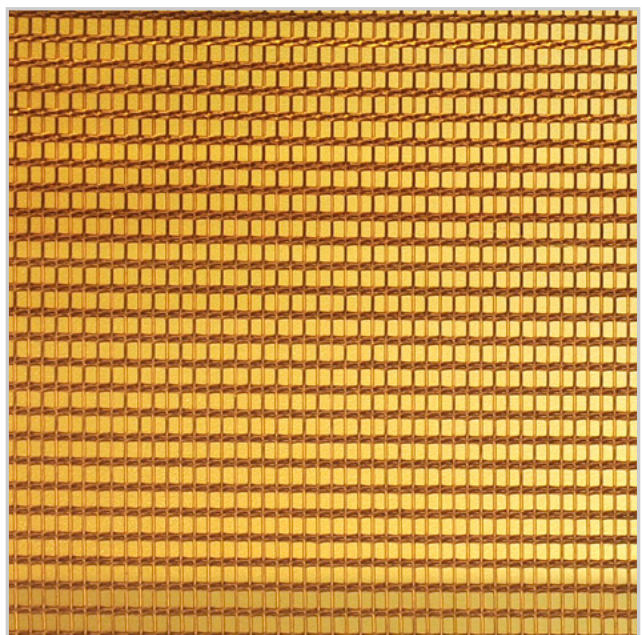

LamiArt

Collection

LamiArt refers to glass laminated with beautiful substrates such as Japanese rice paper, fabrics, and mesh. These substrates are sealed between two layers of glass to accentuate their textures and colors, creating a sense of depth and elegance that endures.

ALUMINIUM SHEEN M

COPPER BRONZE MESH

GOLD WEAVE

SILVER WEAVE

COPPER BRONZE MESH GRADIENT

SILVER MESH GRADIENT

COPPER WEAVE

Technical Information

Technical Information

- Max Sheet Size: 1500 x 3000mm
- Min Thickness: 5 + 5mm

ABOUT SYNERGRAPHIC DESIGN

Synergraphic is a premier art+design studio that provides interior and architectural art glass solutions, bespoke lighting, installations, sculptures, features and murals, for indoor and outdoor spaces.