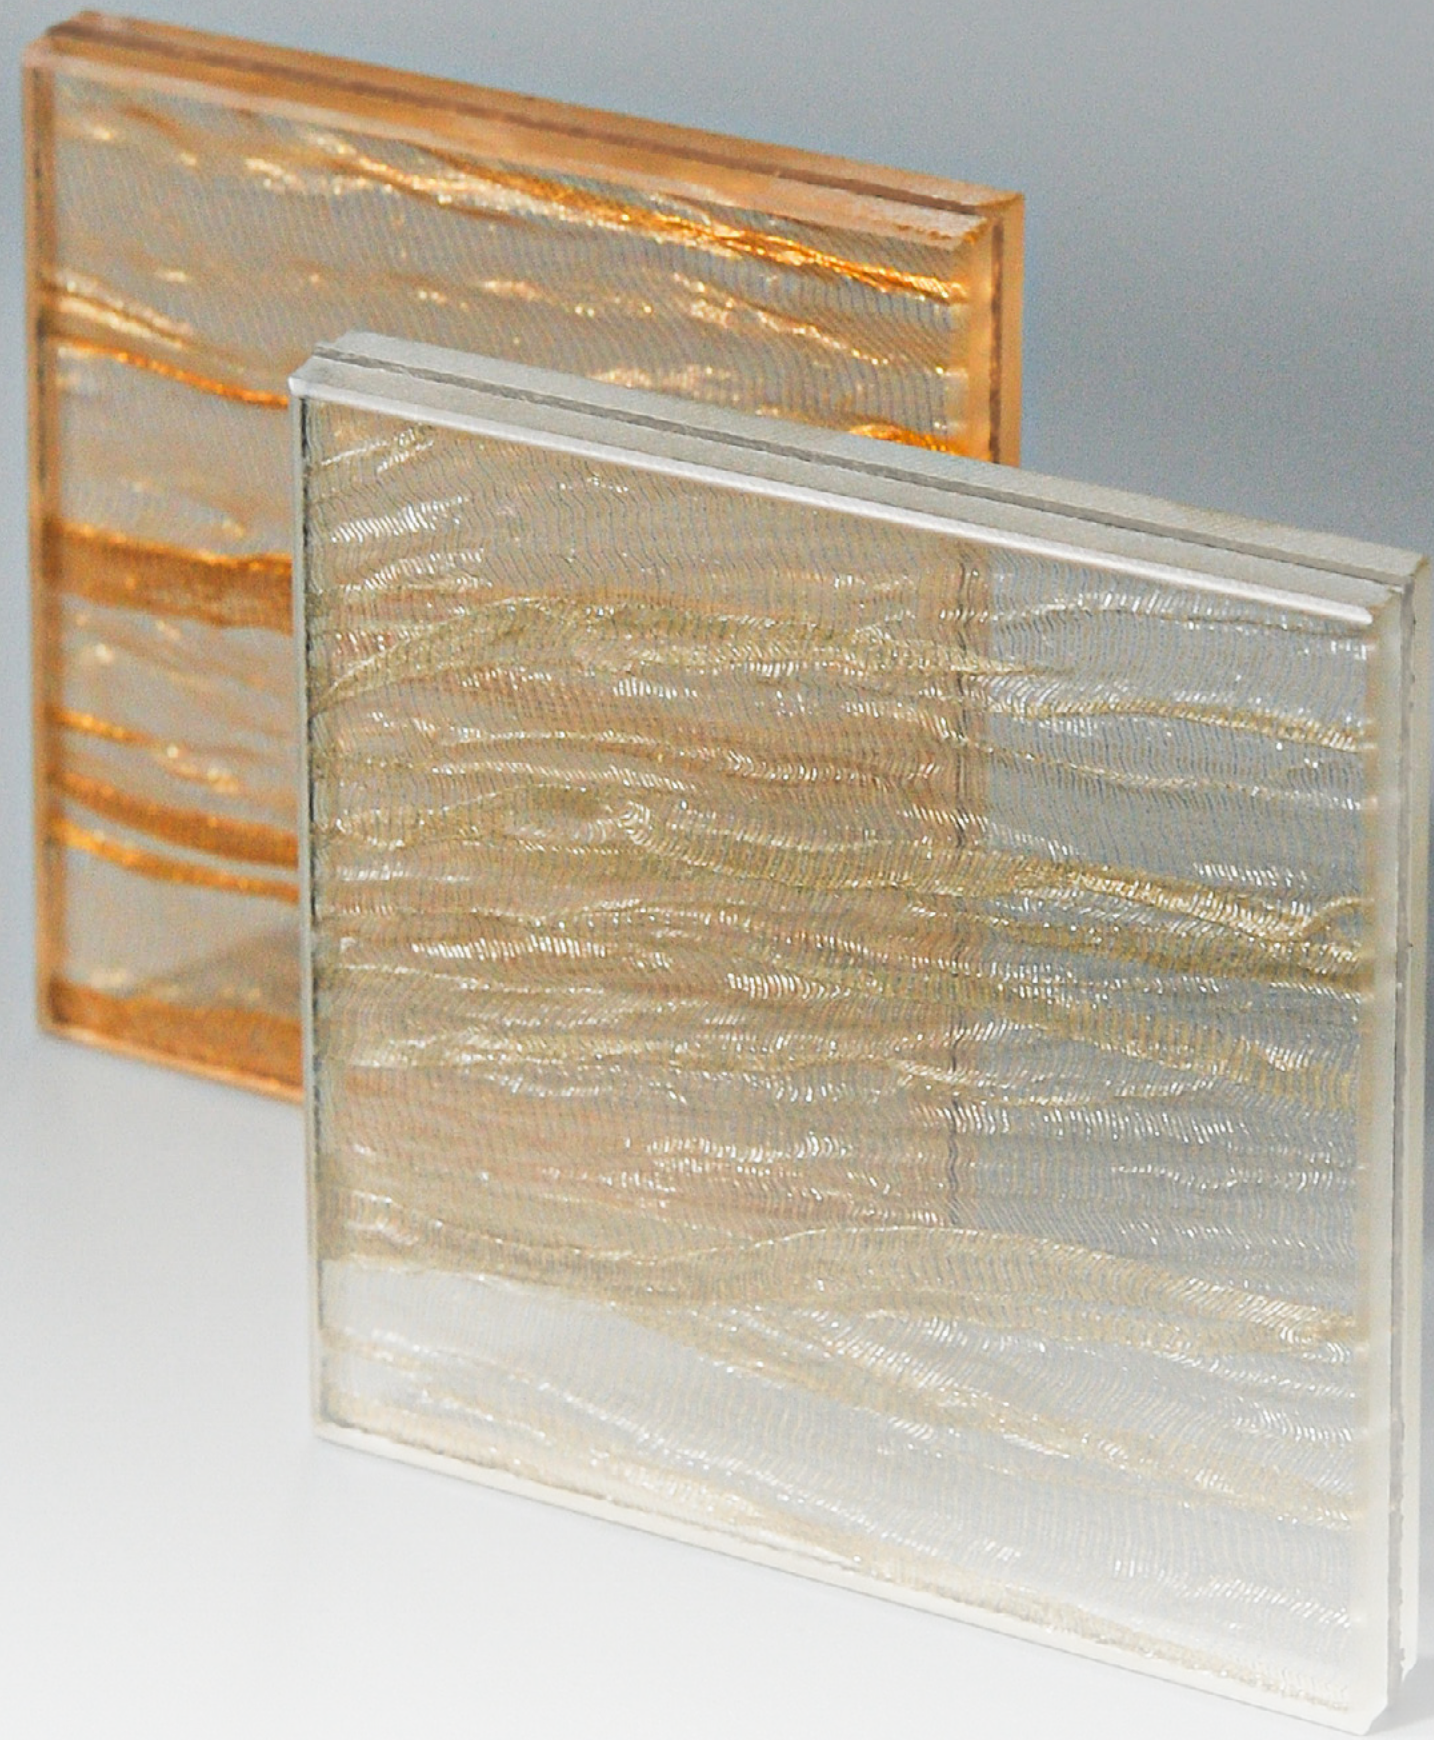

JAIPUR SERIES

Rich and classy golden fabrics are elegant and graceful. with depths and textures so real to the touch.