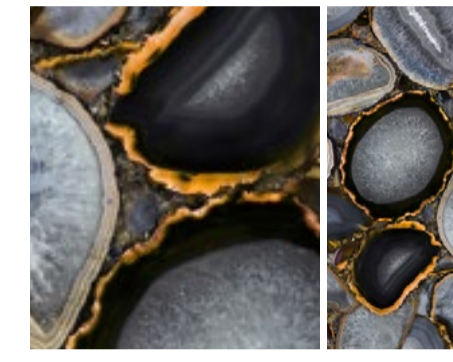

EARTH TALES VOL. II

COLLECTIONS

FINEST SELECTION OF RARE STONES IN GLASS

Through this collection, Synergraphic captures the natural beauty of mineral crystals and stones and makes them available to the world of architecture and interiors in glass form. Showcasing the distinct character of high-quality precious stones, including the uniqueness of their colours, gradients, and patterns.

ITALIAN SOUL

TRENTO

FRENCH SOUL

GREEK SOUL