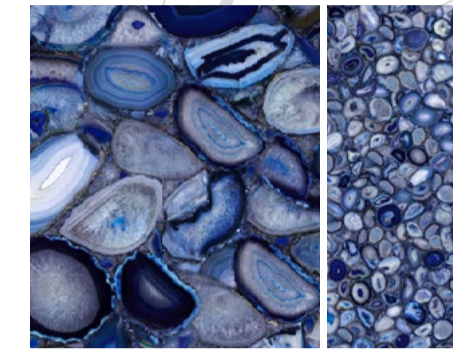

## COLLECTIONS

FINEST SELECTION OF RARE STONES IN GLASS

Through this collection, Synergraphic captures the natural beauty of mineral crystals and stones and makes them available to the world of architecture and interiors in glass form. Showcasing the distinct character of high-quality precious stones, including the uniqueness of their colours, gradients, and patterns.

### ITALIAN SOUL

ROME

VENICE

FLORENCE

VERONA

BOLOGNA

NAPLES

POMPEI