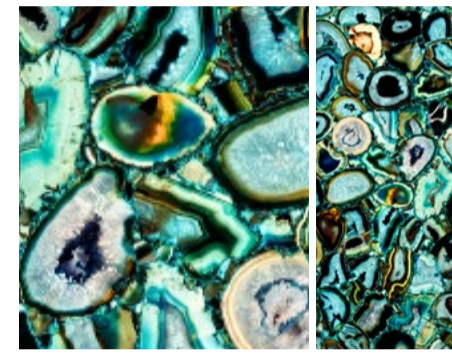

## COLLECTIONS

FINEST SELECTION OF RARE STONES IN GLASS

Through this collection, Synergraphic captures the natural beauty of mineral crystals and stones and makes them available to the world of architecture and interiors in glass form. Showcasing the distinct character of high-quality precious stones, including the uniqueness of their colours, gradients, and patterns.

### ITALIAN SOUL

ROME

VENICE

FLORENCE

VERONA

BOLOGNA

NAPLES

POMPEI

LUCCA

CATANIA

PARMA

PISA

RAVENNA

TRENTO

TRIESTE

PERUGIA

MEGARA

CORFU

CORINTH

RHODES

VERIA

MILETUS

SPARTI

ANTIOCH