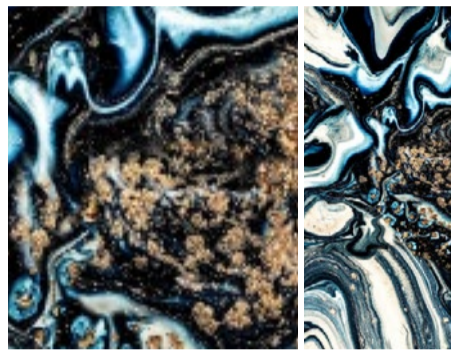

## COLLECTIONS

FINEST SELECTION OF RARE STONES IN GLASS

Through this collection, Synergraphic captures the natural beauty of mineral crystals and stones and makes them available to the world of architecture and interiors in glass form. Showcasing the distinct character of high-quality precious stones, including the uniqueness of their colours, gradients, and patterns.

### ITALIAN SOUL

ROME

VENICE

FLORENCE

VERONA

BOLOGNA

NAPLES

POMPEI