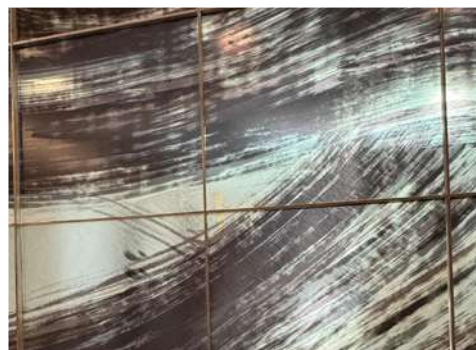

PRIVATE RESIDENCE 16

📍 Singapore | 2025

Fabrication and Installation
Synergraphic

Design Execution
Synergraphic Artists
and Artisans