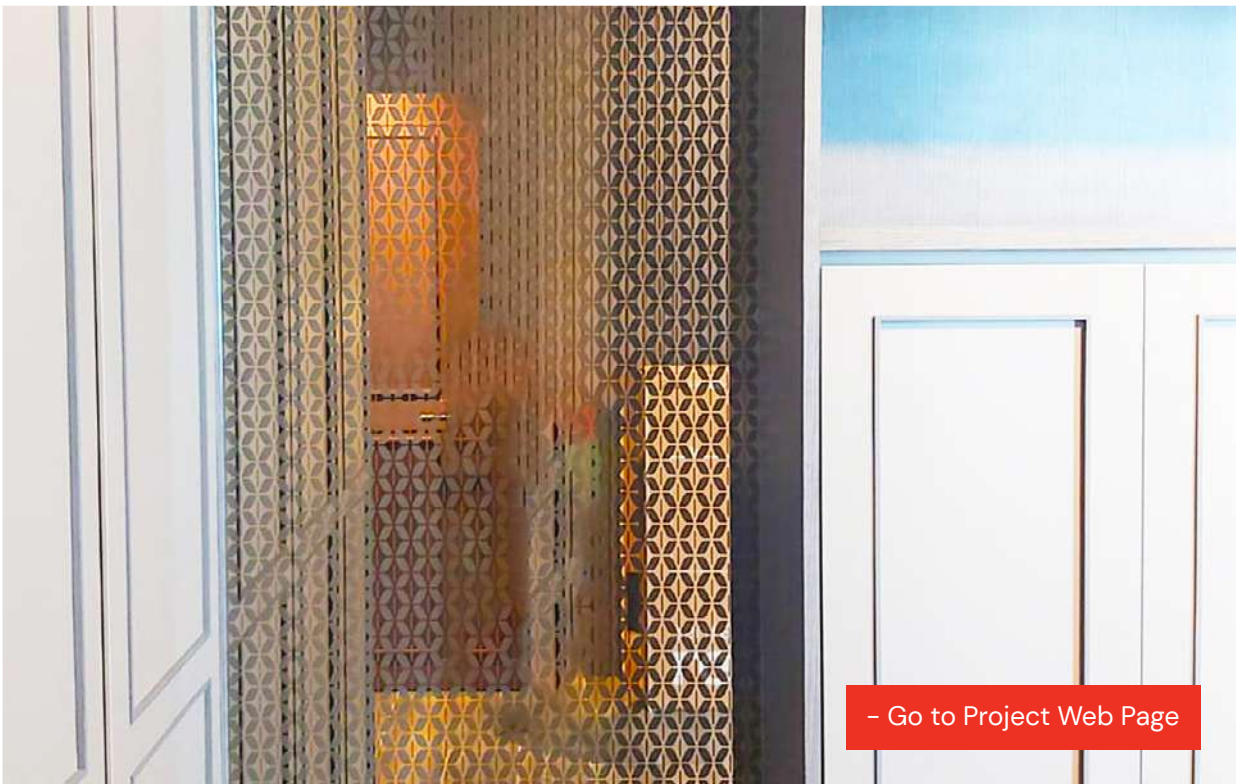

# PRIVATE RESIDENCE O5

📍 Singapore

Fabrication and Installation  
Synergraphic

Design Execution  
Synergraphic Artists  
and Artisans

Glass Processes  
Laminated Glass

[- Go to Project Web Page](#)

FEATURE WALL

# PRIVATE RESIDENCE. BISHAN LOFT

📍 Singapore | 2024

Fabrication and Installation  
Synergraphic

Design Execution  
Synergraphic Artists and Artisans

FEATURE WALL