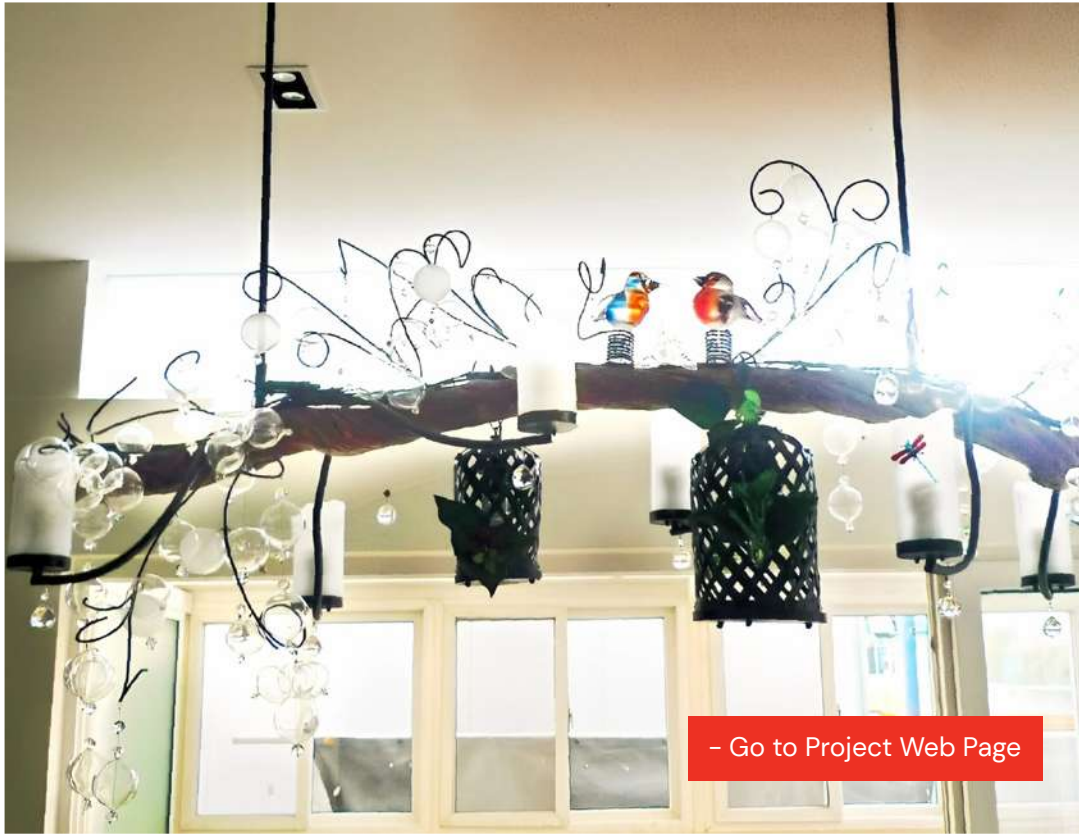

[- Go to Project Web Page](#)

LIGHTING

CHANDELIER. SOO CHOW WALK

📍 Singapore

Fabrication and Installation
Synergraphic

Design Execution
Synergraphic Artists and Artisans