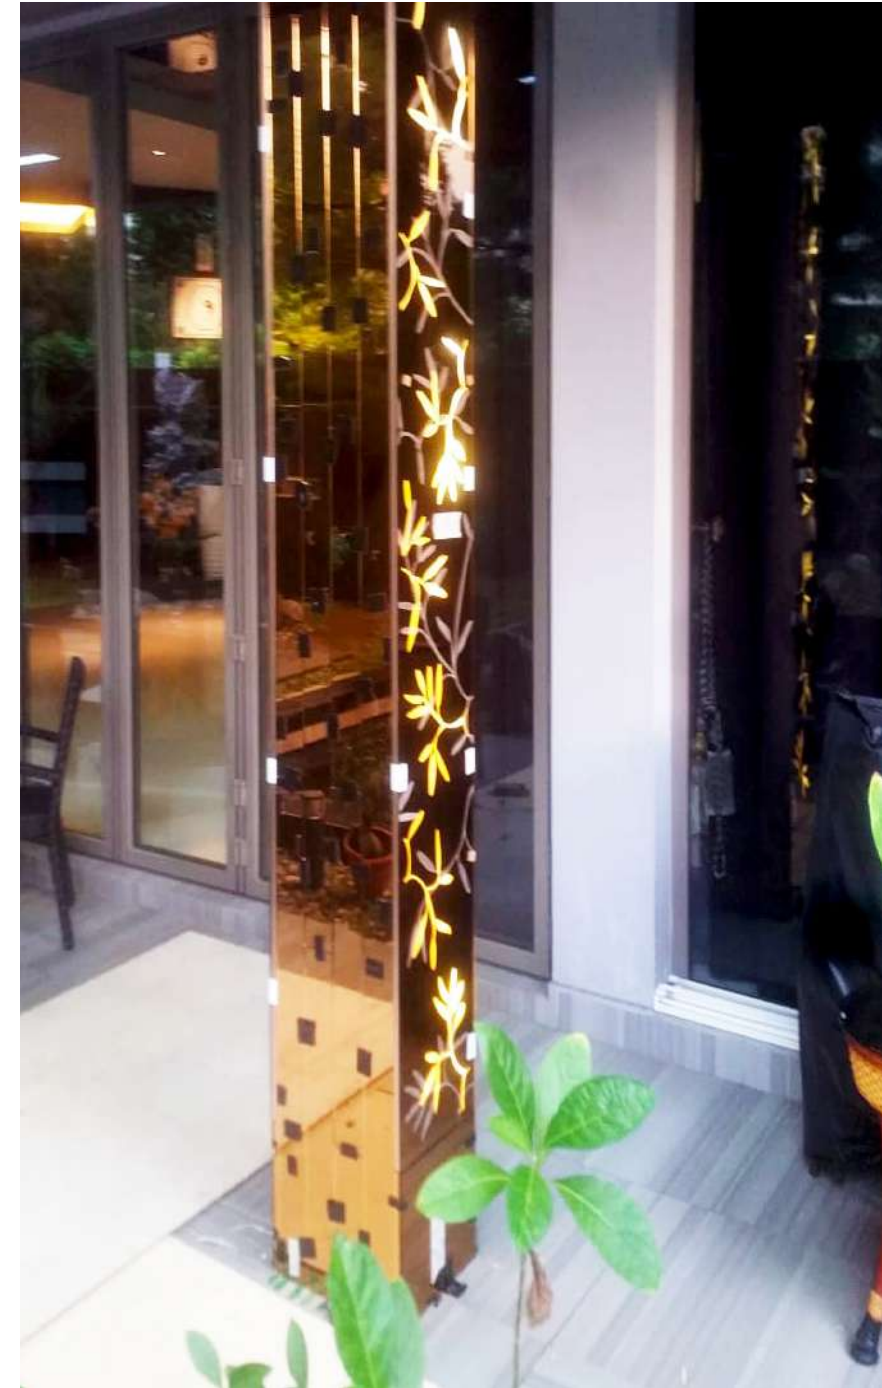

STRUCTURAL ELEMENTS

PRIVATE RESIDENCE. THOMSON GREEN

📍 Singapore

Fabrication and Installation
Synergraphic

Design Execution
Synergraphic Artists
and Artisans