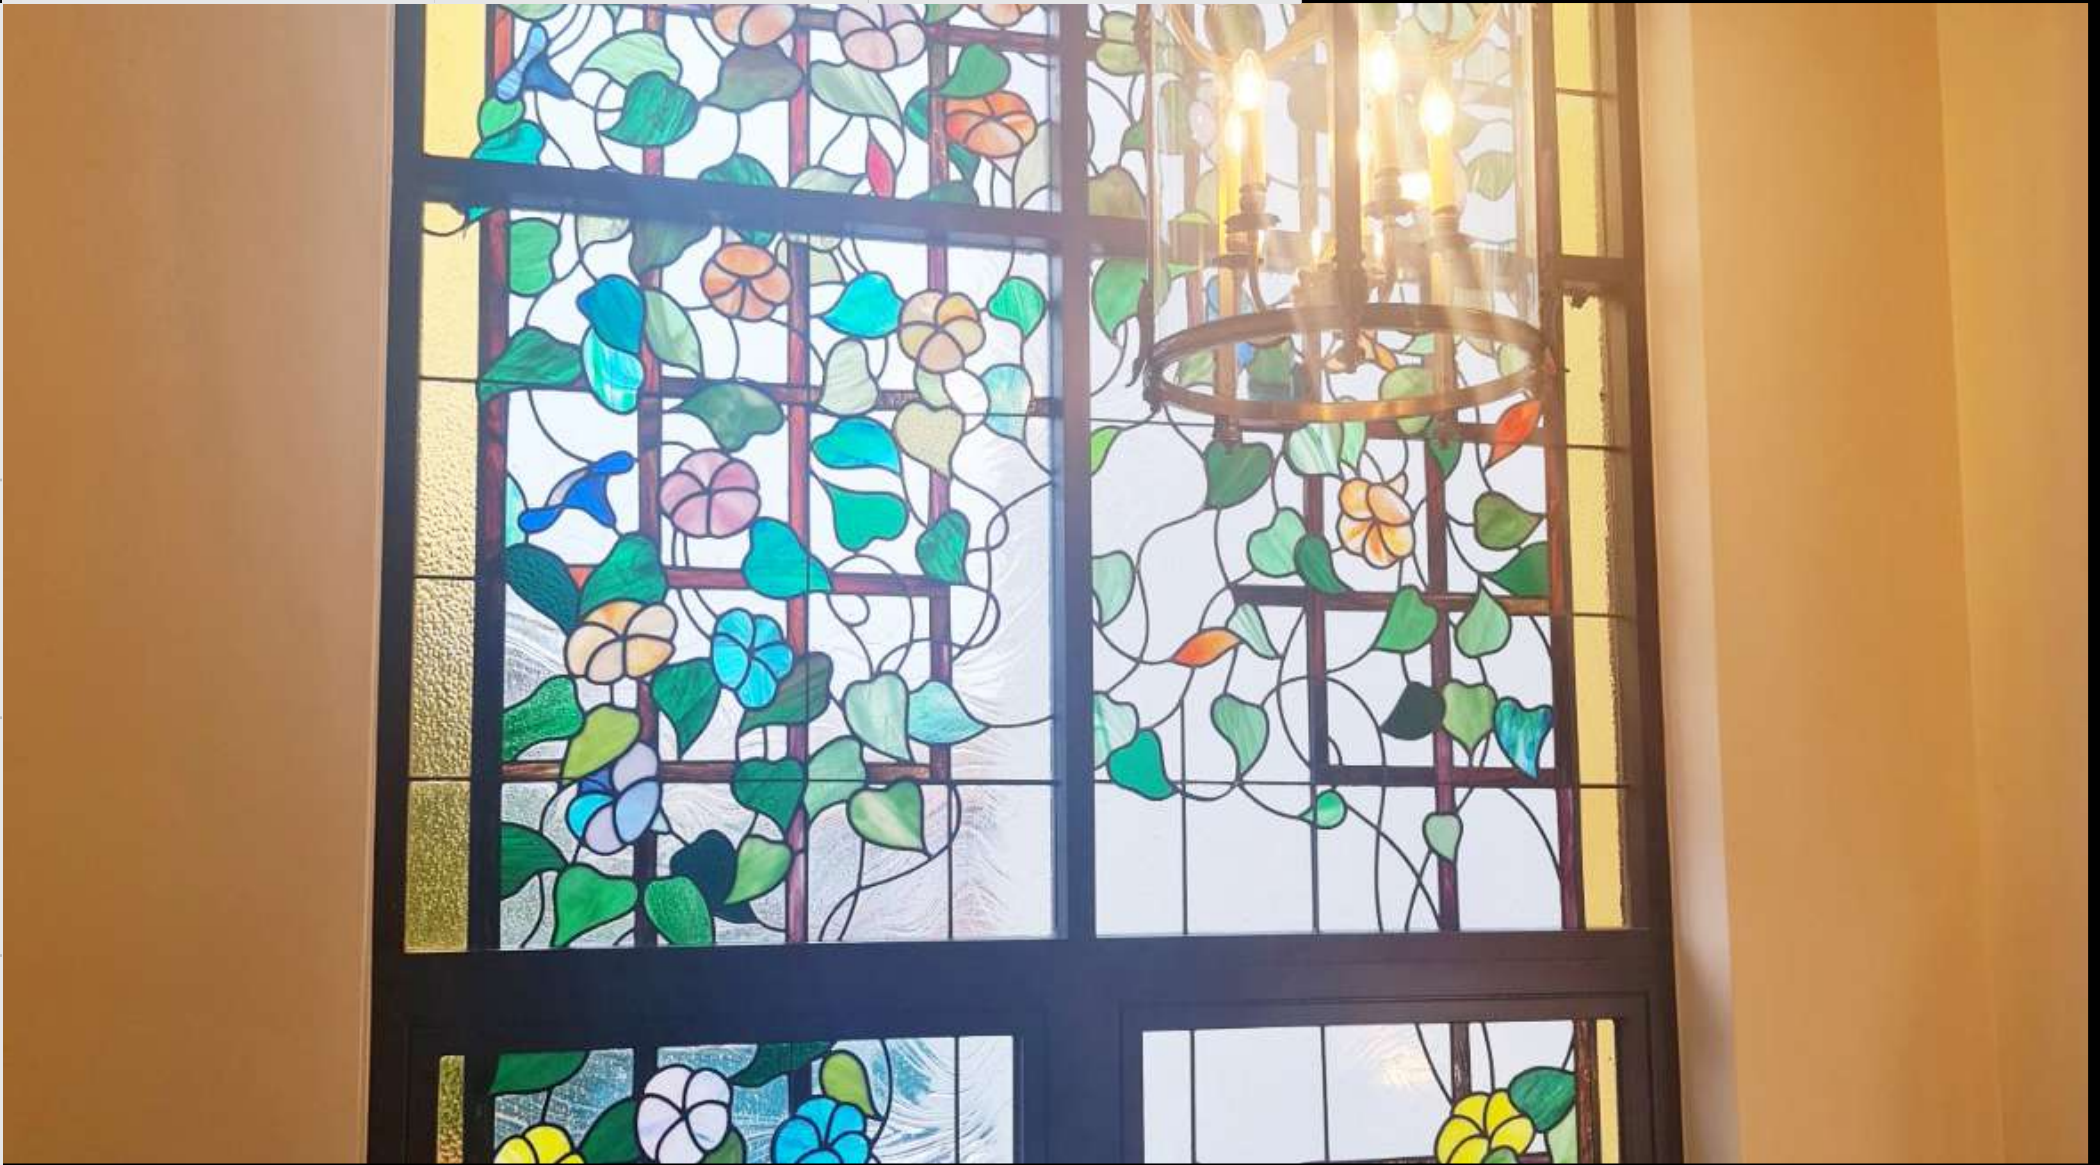

# PRIVATE RESIDENCE. SUNSET SQUARE

📍 Singapore | 2025

Fabrication and Installation  
Synergraphic

Design Execution  
Synergraphic Artists and Artisans

Others

- Go to Project Web Page

FEATURE WINDOW