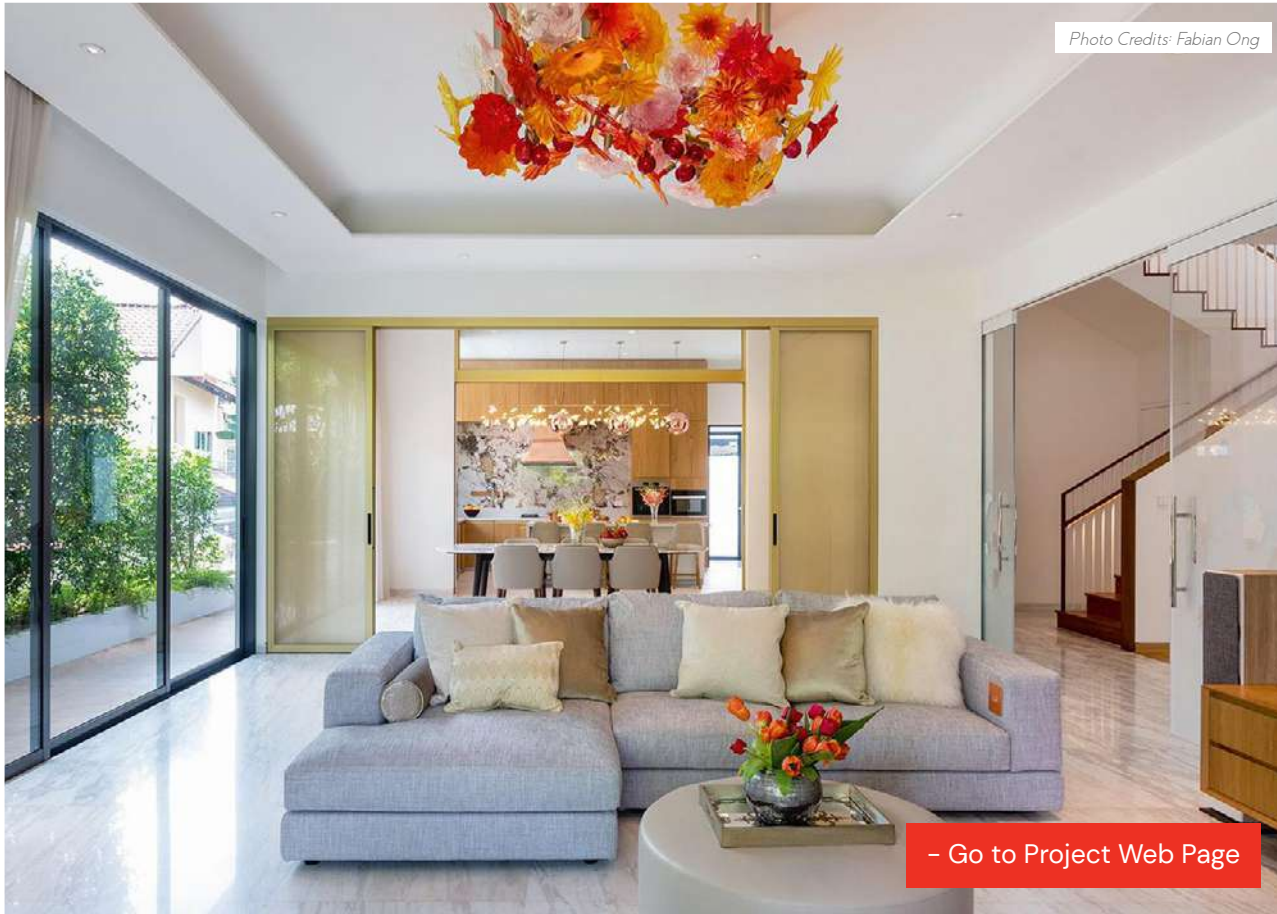

# PRIVATE RESIDENCE, THE RIVIERE

📍 Singapore | 2025

Fabrication and Installation  
Synergraphic

Design Execution  
Synergraphic Artists  
and Artisans

DOOR

## PRIVATE RESIDENCE. CUSCADEN APARTMENT

📍 Singapore

Fabrication and Installation  
Synergraphic

Design Execution  
Synergraphic Artists and Artisans

[- Go to Project Web Page](#)

Photo Credits: Fabian Ong