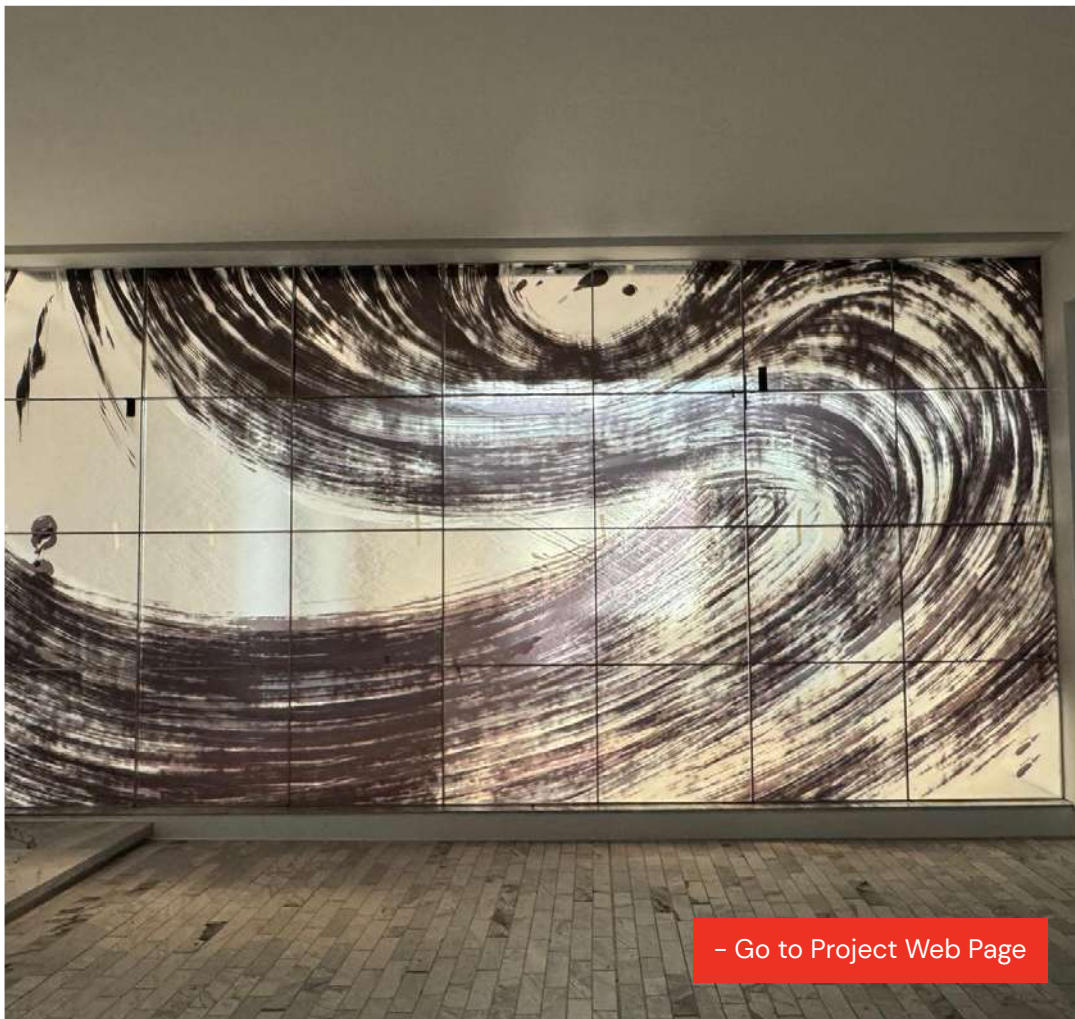

# PRIVATE RESIDENCE, MORETON CLOSE

📍 Singapore | 2025

Fabrication and Installation  
**Synergraphic**

Design Execution  
**Synergraphic Artists  
and Artisans**

[- Go to Project Web Page](#)

FEATURE WALL