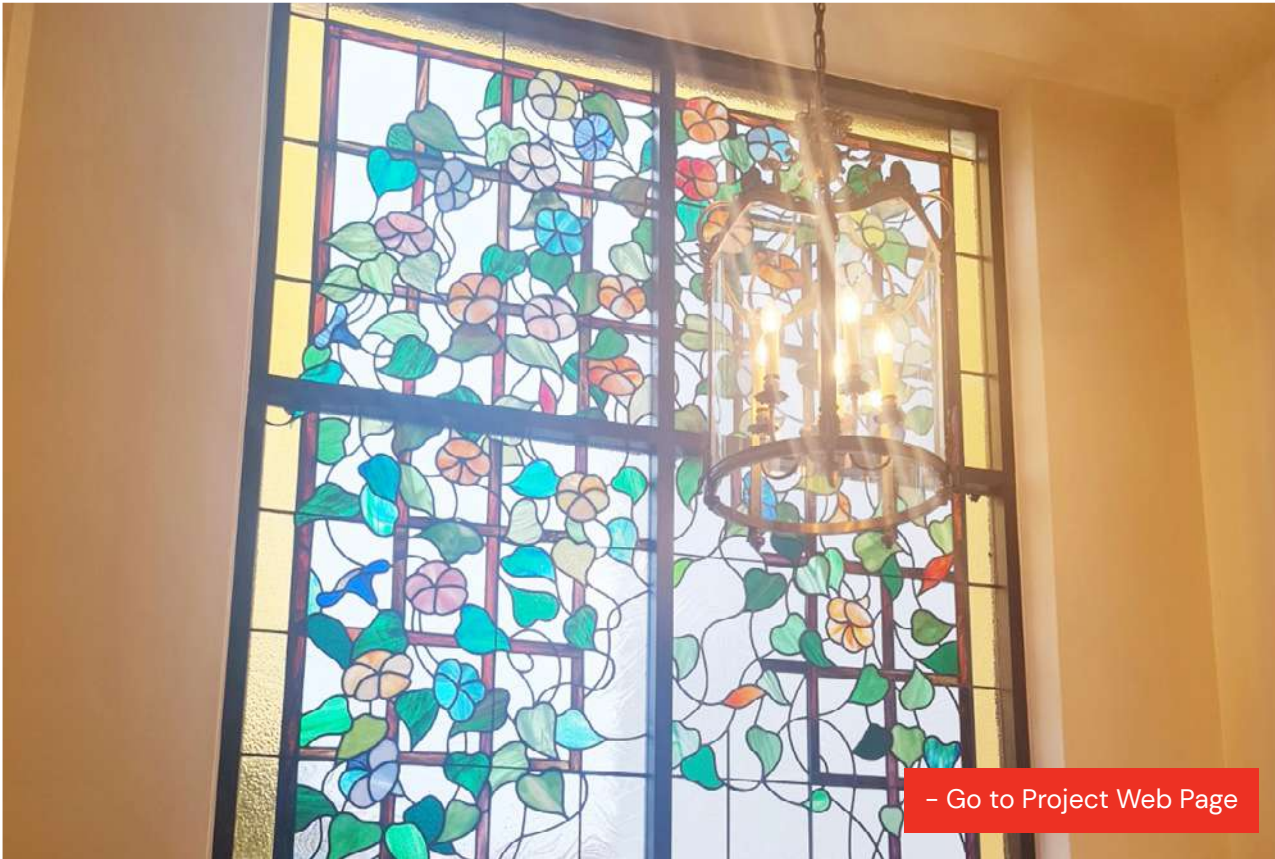

# PRIVATE RESIDENCE. SUNSET SQUARE

📍 Singapore | 2025

Fabrication and Installation  
Synergraphic

Design Execution  
Synergraphic Artists and Artisans

Others

- Go to Project Web Page

FEATURE WINDOW