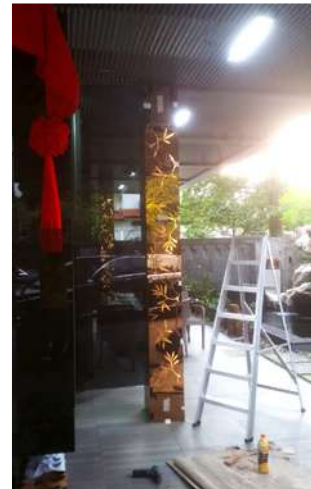

STRUCTURAL ELEMENTS

PRIVATE RESIDENCE. THOMSON GREEN

📍 Singapore

Fabrication and Installation
Synergraphic

Design Execution
Synergraphic Artists
and Artisans