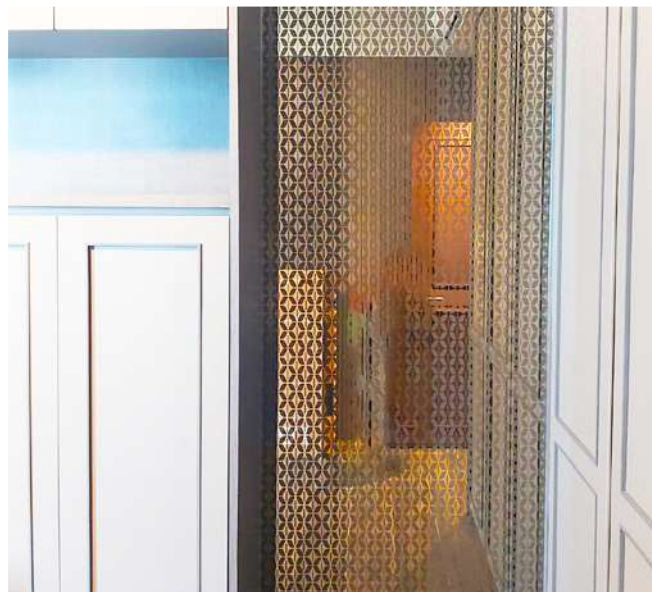

# PRIVATE RESIDENCE O5

📍 Singapore

Fabrication and Installation  
Synergraphic

Design Execution  
Synergraphic Artists  
and Artisans

Glass Processes  
Laminated Glass

[- Go to Project Web Page](#)

FEATURE WALL

# PRIVATE RESIDENCE. BISHAN LOFT

📍 Singapore | 2024

Fabrication and Installation  
Synergraphic

Design Execution  
Synergraphic Artists and Artisans

FEATURE WALL