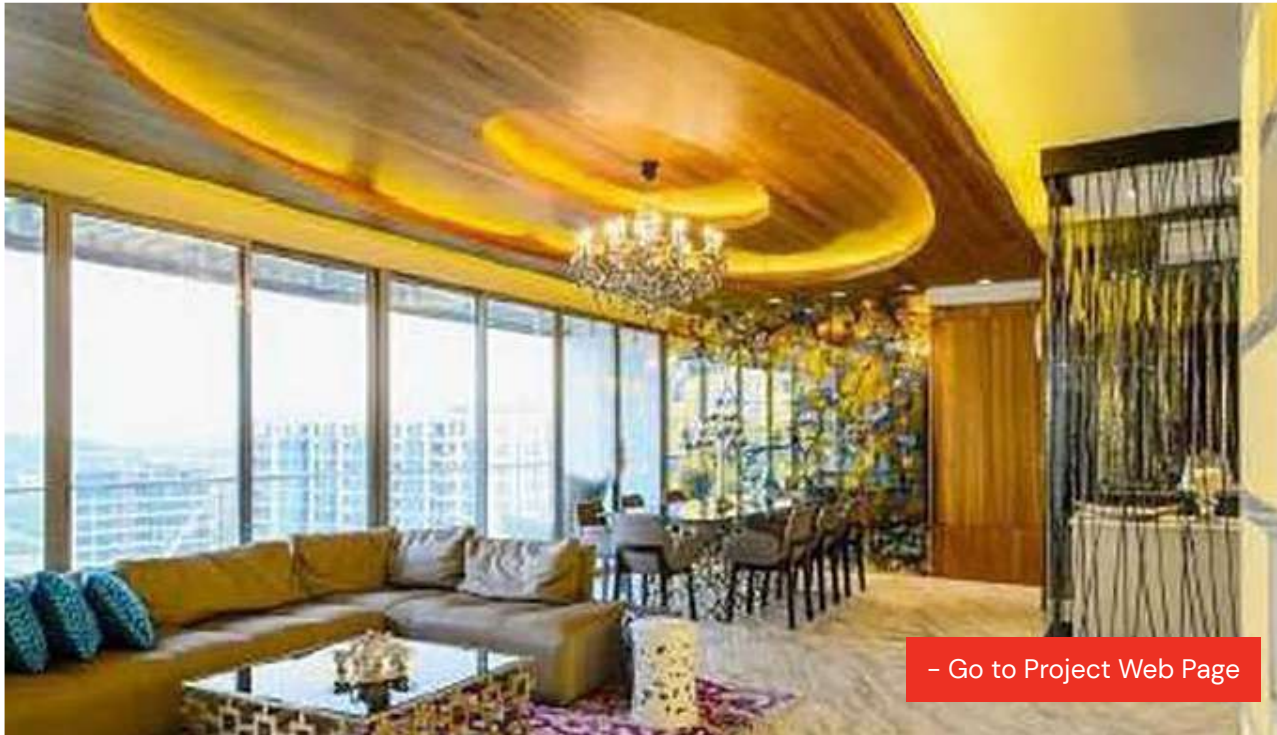

FEATURE WALL

PRIVATE RESIDENCE O4

📍 Singapore | 2010

Graphic artwork developed by our graphic art team, which was then printed onto Italian Antique Mirrors, then hand-painted by artists for final finishing.

Fabrication and Installation
Synergraphic

Design Execution
Synergraphic Artists
and Artisans

Specific Materials
Customized

Glass Processes
Digital Printing