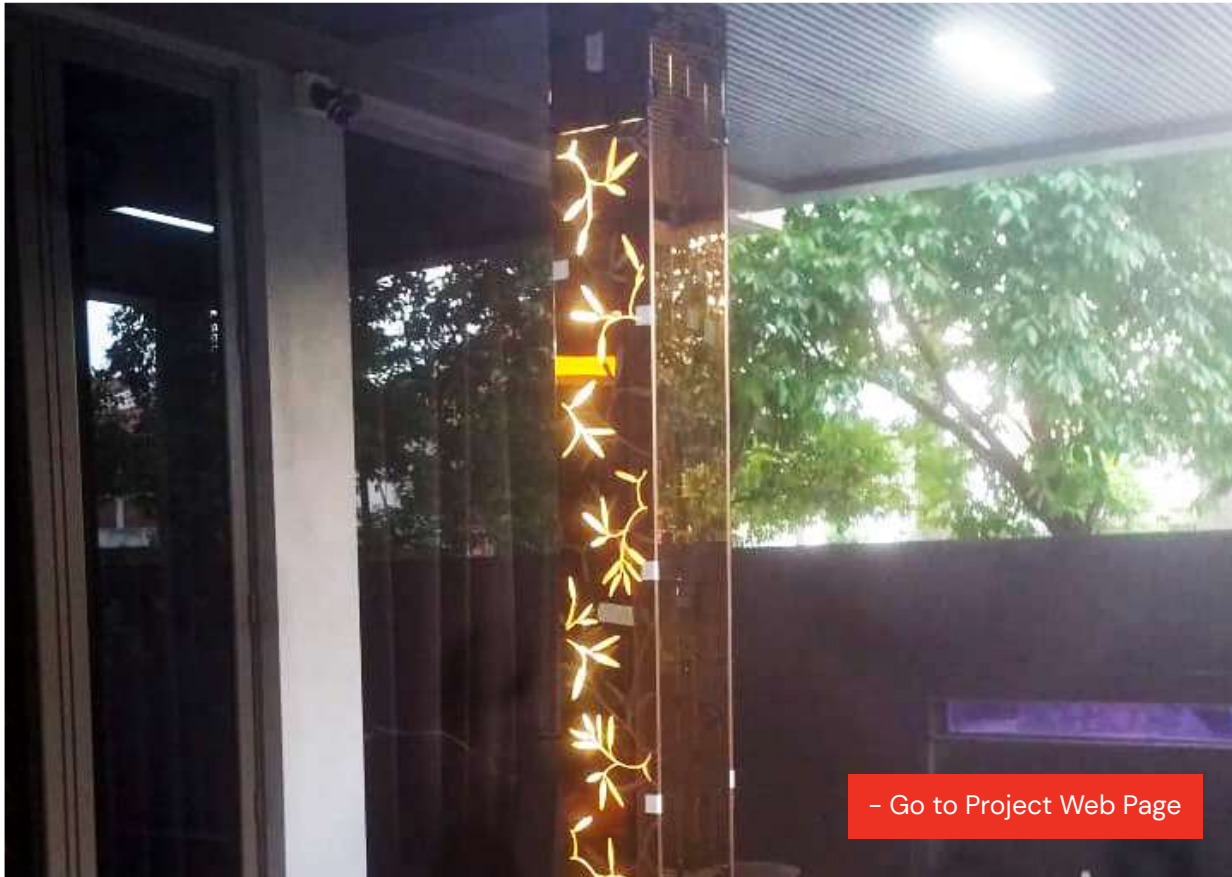

STRUCTURAL ELEMENTS

PRIVATE RESIDENCE. THOMSON GREEN

📍 Singapore

Fabrication and Installation
Synergraphic

Design Execution
Synergraphic Artists
and Artisans