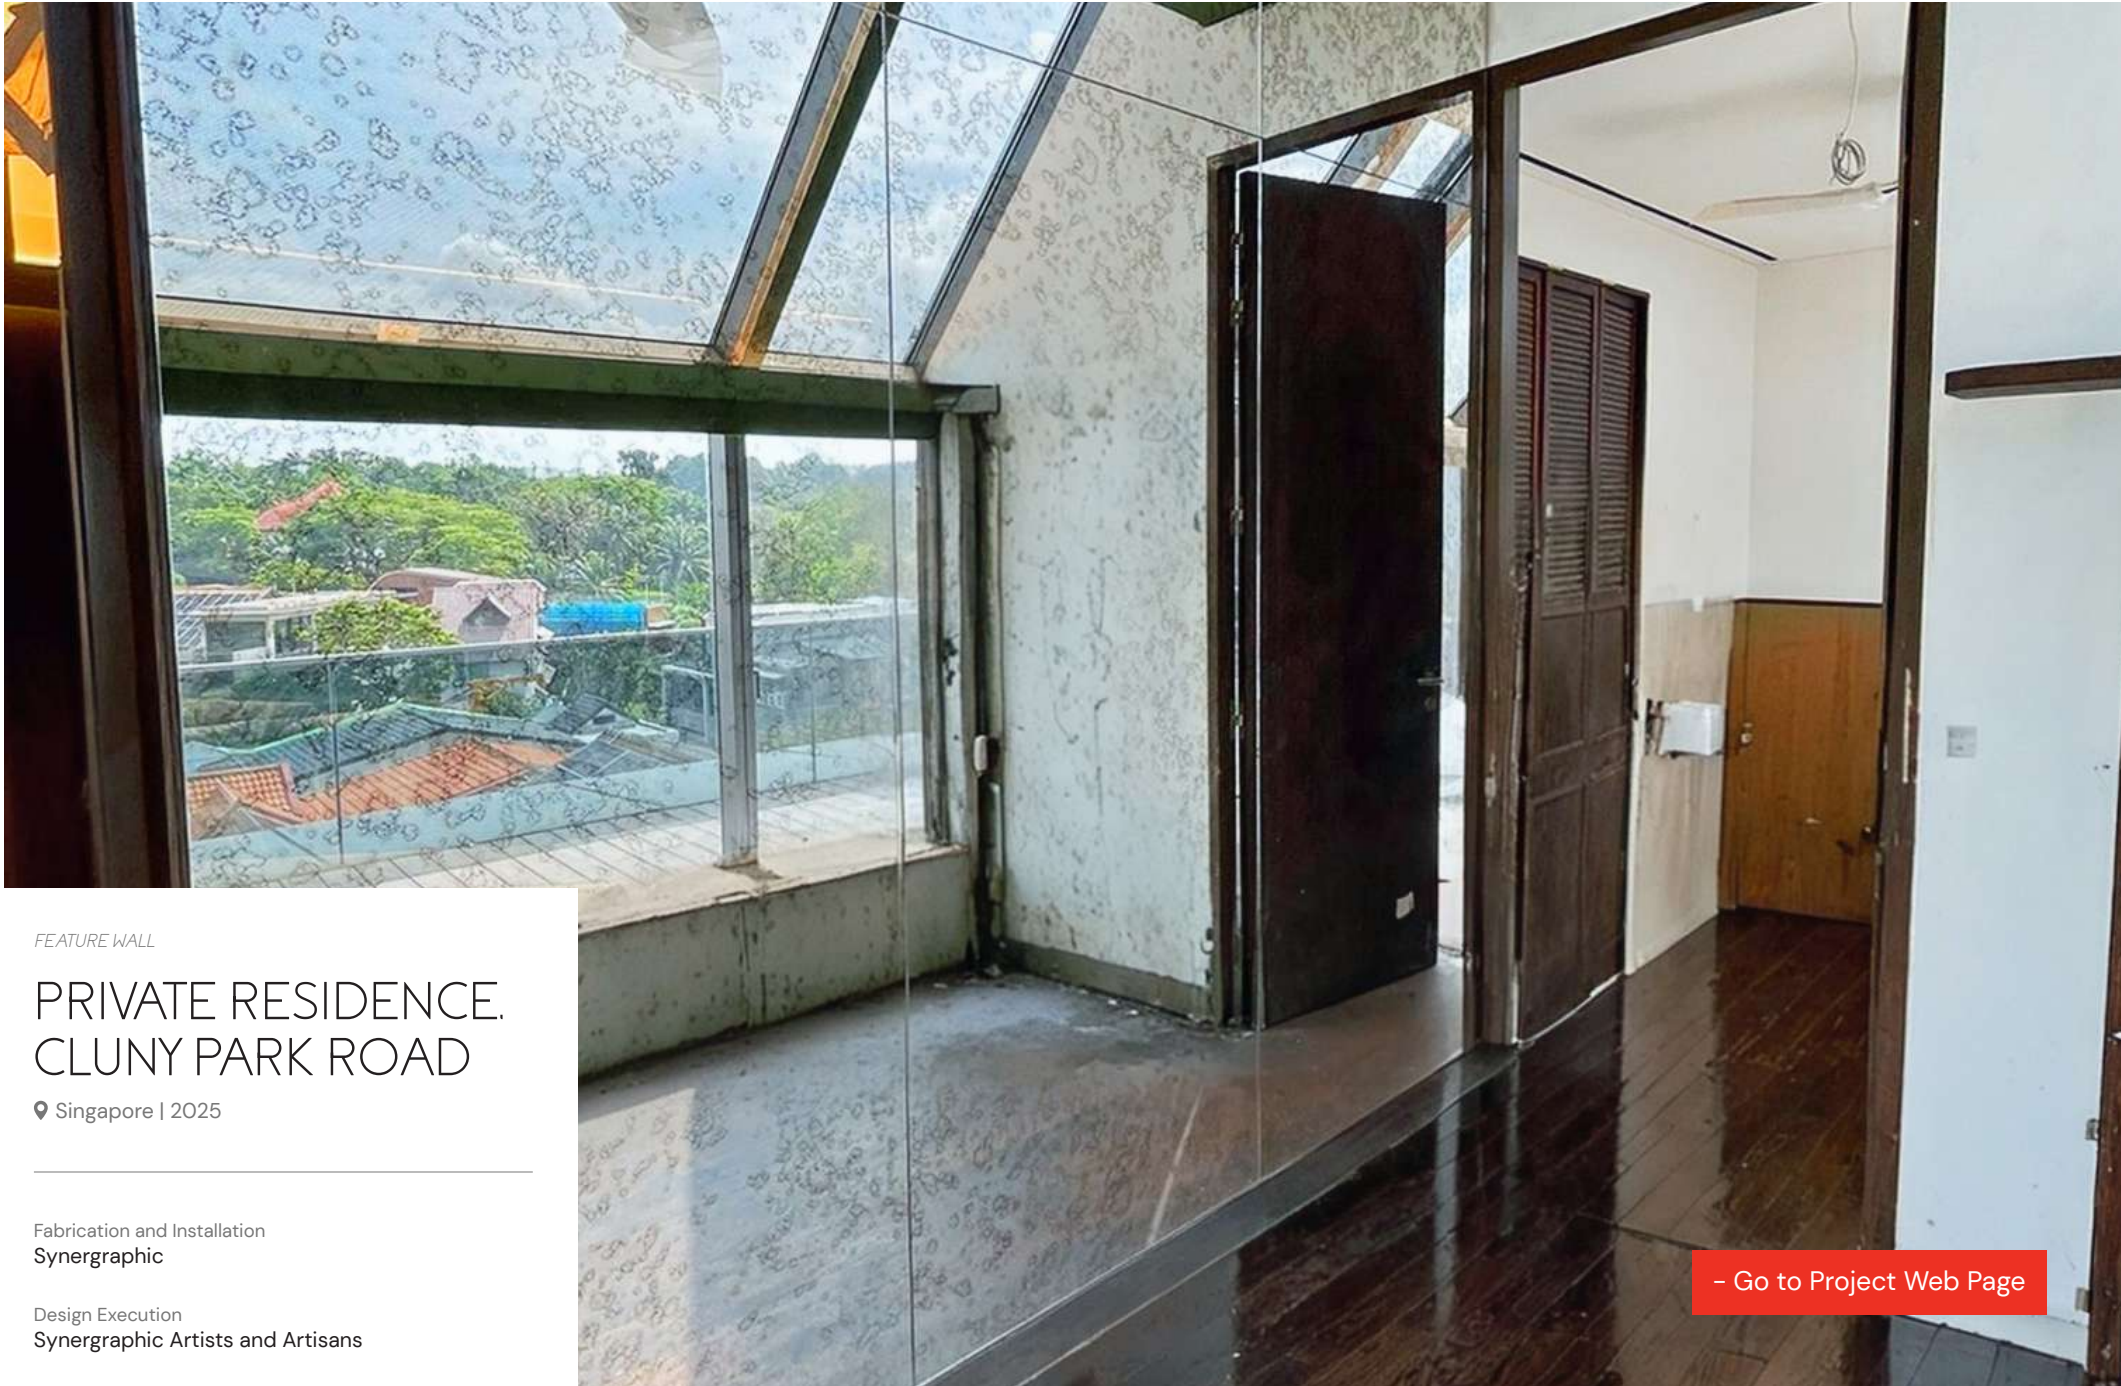

# PRIVATE RESIDENCE O5

📍 Singapore

Fabrication and Installation  
Synergraphic

Design Execution  
Synergraphic Artists  
and Artisans

Glass Processes  
Laminated Glass

[- Go to Project Web Page](#)

FEATURE WALL

# PRIVATE RESIDENCE. BISHAN LOFT

📍 Singapore | 2024

Fabrication and Installation  
Synergraphic

Design Execution  
Synergraphic Artists and Artisans

FEATURE WALL