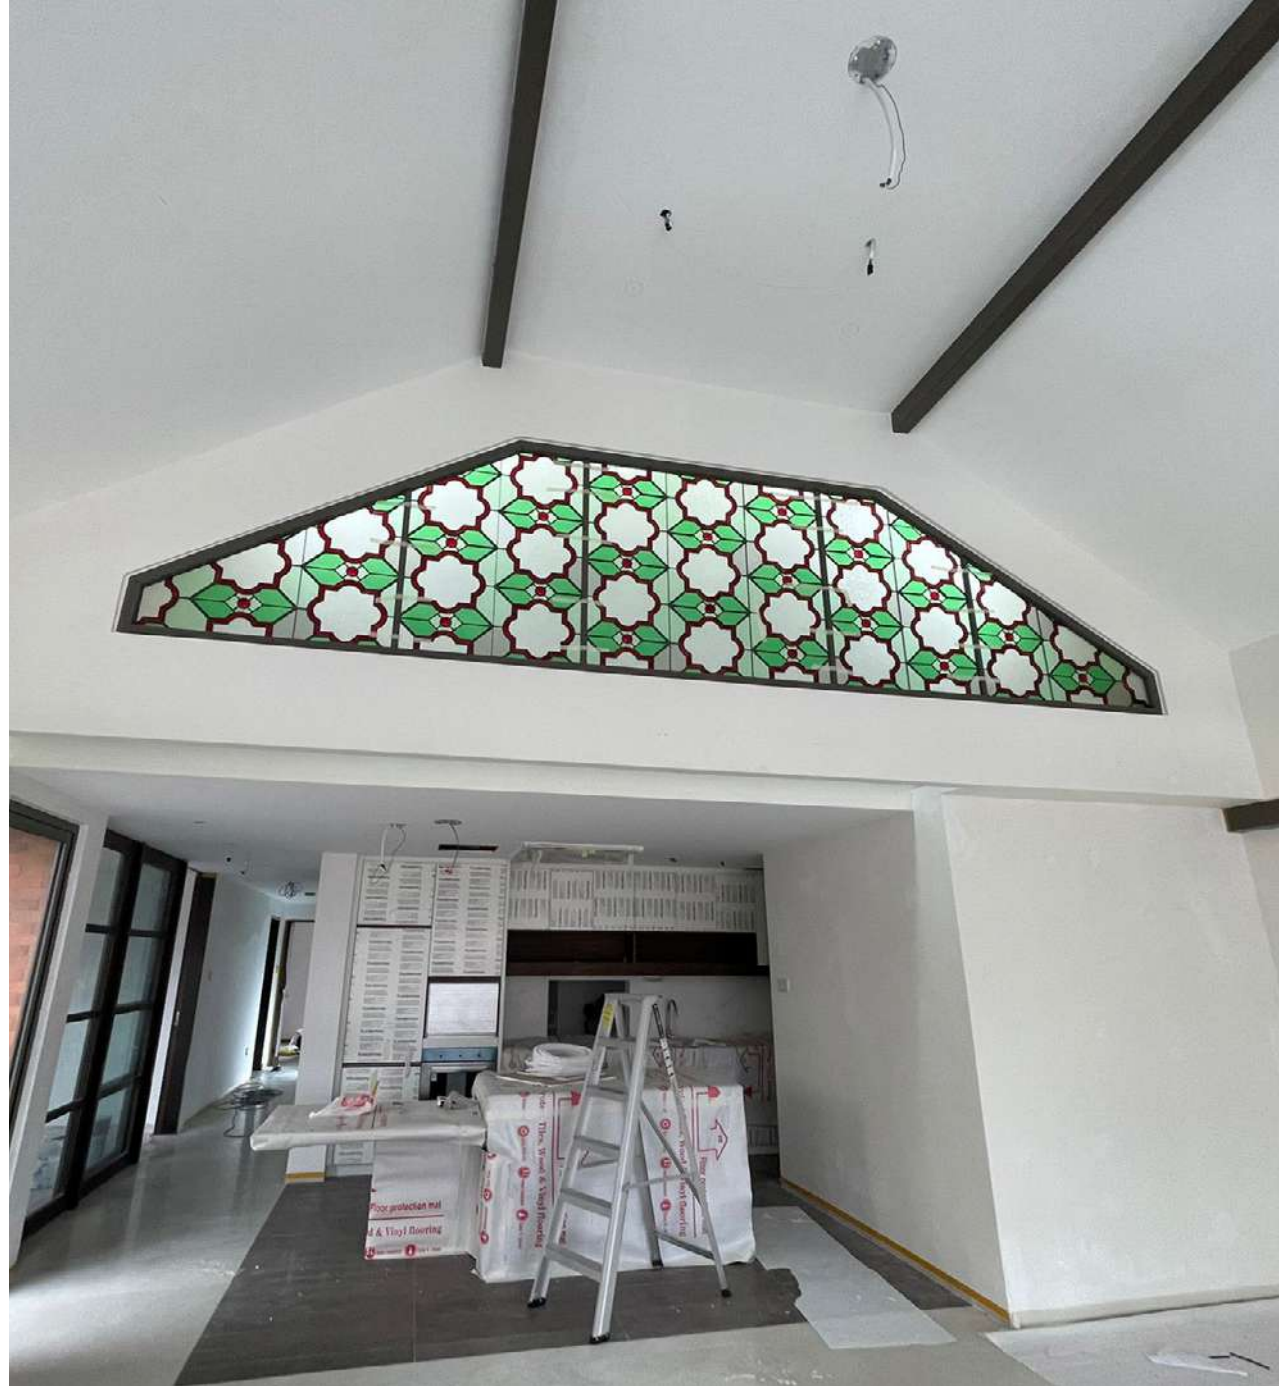

# PRIVATE RESIDENCE, CHANCERY LANE

📍 Singapore | 2025

Fabrication and Installation  
Synergraphic

Design Execution  
Synergraphic Artists and Artisans

[- Go to Project Web Page](#)

SPECIAL PROJECT

# PRIVATE RESIDENCE, JALAN ISMAIL

📍 Singapore | 2025

Fabrication and Installation  
Synergraphic

Design Execution  
Synergraphic Artists and Artisans

STRUCTURAL ELEMENTS